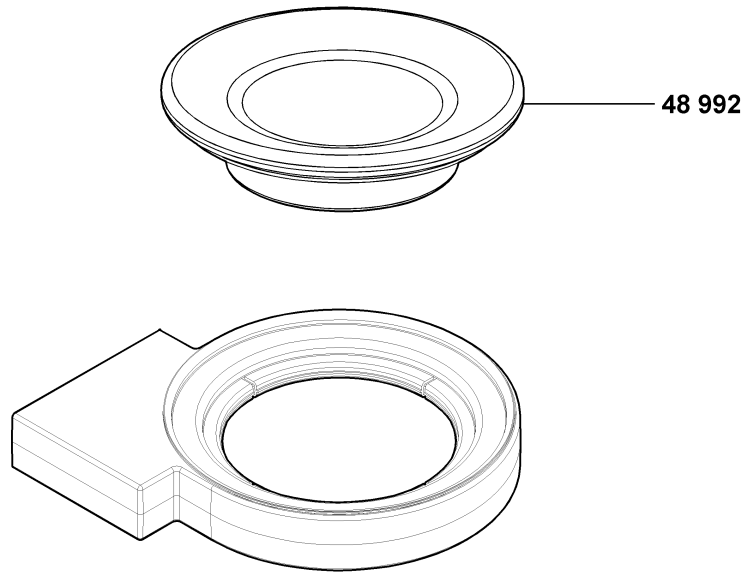

A_4898500

48985

Seifenschale

soap dish

zeepschaal

48 992 Glasablage

glass holder

planchet