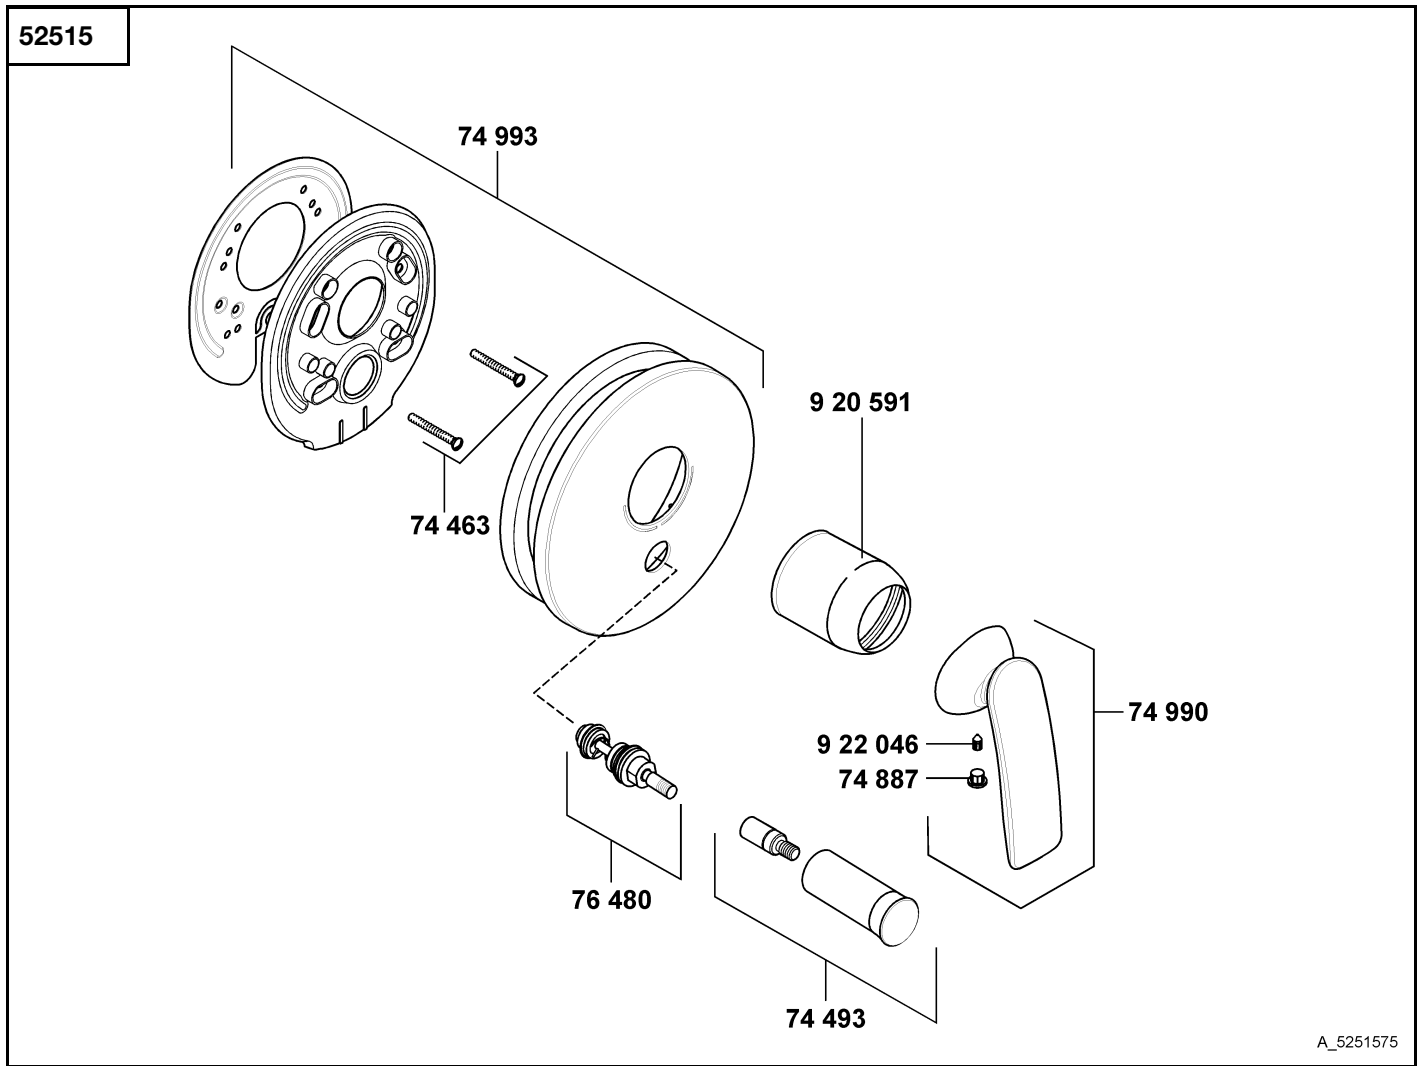

KLUDI BALANCE

A_5251575

52515	Unterputz-Wannenfüll- und Brause-Einhandmischer	concealed bath/shower mixer valve	ééngreeps inbouw bad-/douchemengkraan
74 463	Schraube	screw	schroef
74 493	Zugknopf	pull knob	trekknop
74 887	Markierungsstopfen	red/blue insert	markeringsstop
74 990	Hebel KLUDI BALANCE	lever for KLUDI BALANCE	greep voor KLUDI BALANCE
74 993	Rosette	wall flange	rozet
76 480	Umstellung	diverter	omstelling
920 591	Abdeckhülse	cover case	afdekhuls
922 046	Gewindestift	threading lathe	inbus schroef