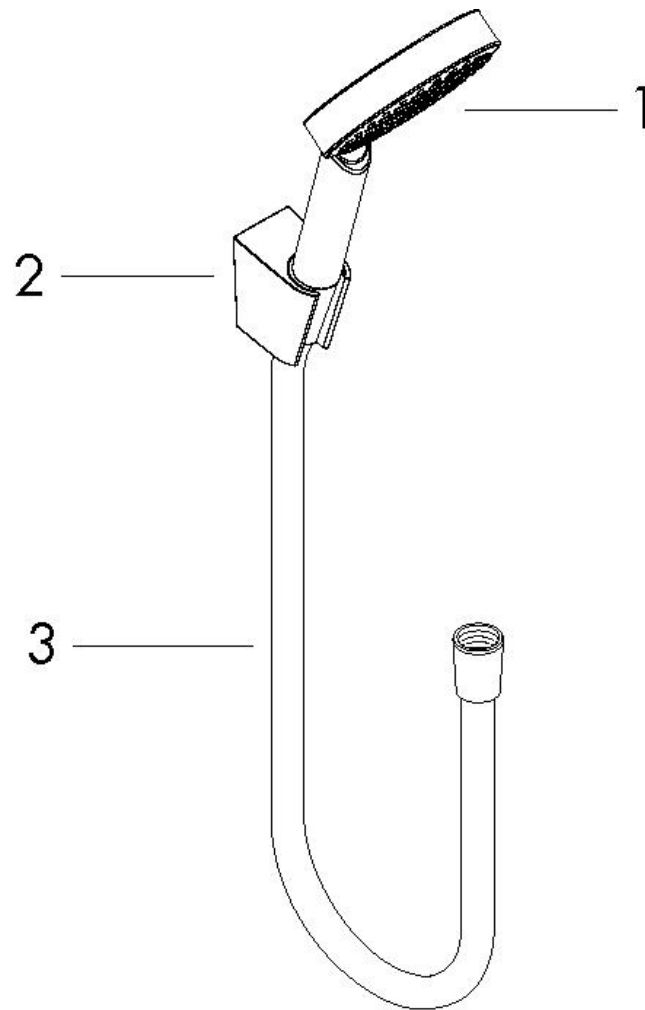

**Raindance**

Raindance S 100 Air 1jet/Porter'S Set 1.60m DN15

**27581XXX**

> 05/05

Side 1

**Raindance**

Raindance S 100 Air 1jet/Porter'S Set 1.60m DN15

**27581XXX**

&gt; 05/05

---

<b>Item no.</b>	<b>Description</b>	<b>Article no.</b>	<b>PC</b>	<b>PU</b>
1	handshower	28509XXX	98	1
2	shower holder	28331XXX	99	1
3	shower hose Isiflex'B 1,60 m	28276XXX	98	25

---