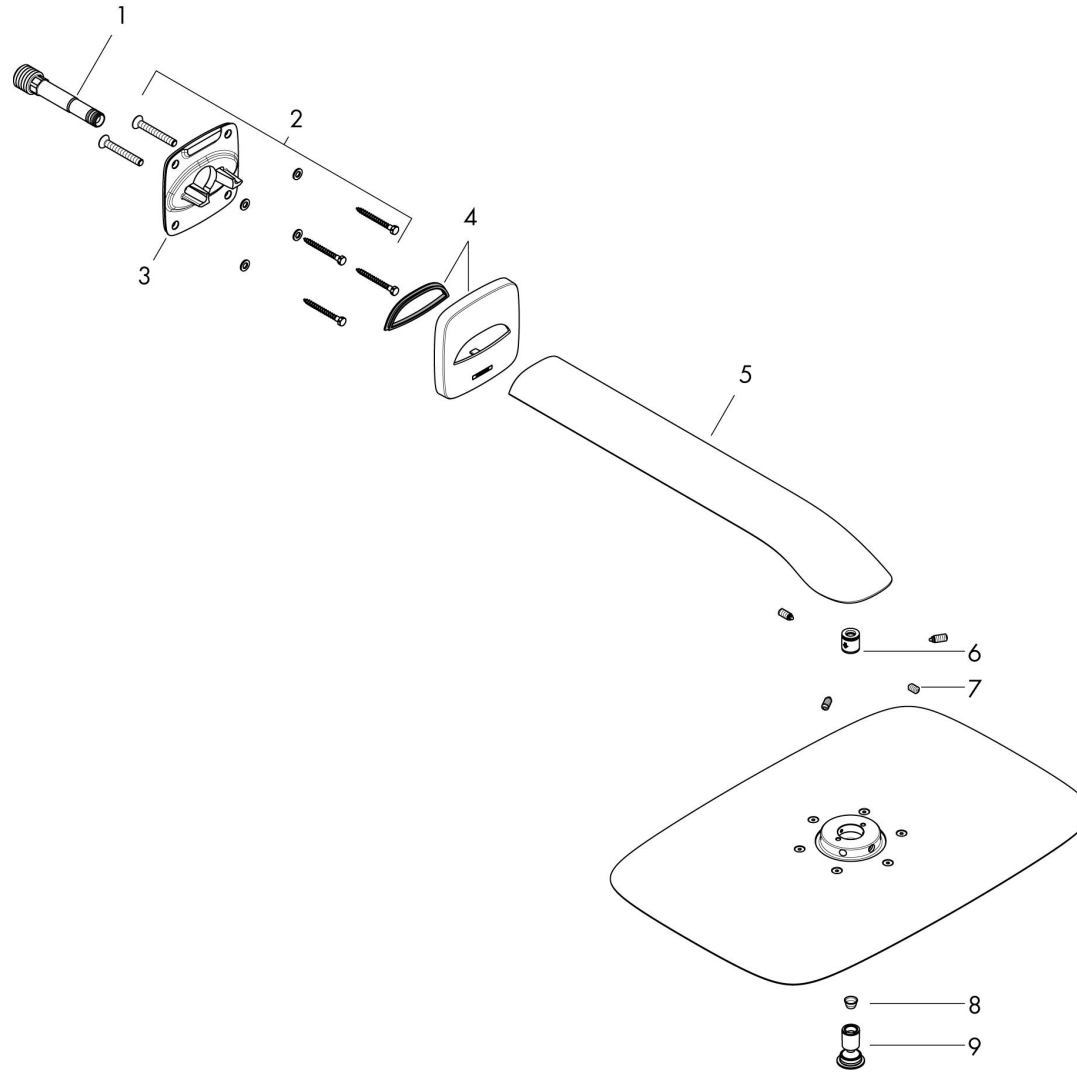

PuraVida

PuraVida Overhead Shower 400mm DN15 with 387mm shower arm

27437XXX

> 07/09

PuraVida

PuraVida Overhead Shower 400mm DN15 with 387mm shower arm

27437XXX

> 07/09

Item no.	Description	Article no.	PC	PU
1	connecting thread	95414000	09	1
2	mounting set	98716000	05	1
3				
4	escutcheon	95415000	08	1
5	shower arm	95628000	22	1
6	set of non return valves DW 15	94074000	05	1
7	hollow set screw M6x10 DIN 914	96526000	01	1
8	filter	97735000	01	1
9	air jet	95416000	09	1