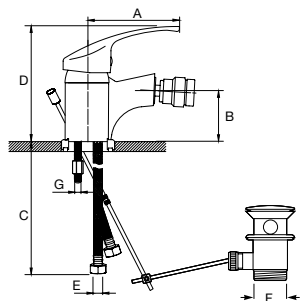

Baterie bidetowe sztorcowe

SERIA	NR REF.	A	B	C	D	E	F	G
Cume	WM341FC1Z000P01	83	45	350	107	G3/8"	G1 1/4"	M6
Sigma	WM341FS1Z000P01	116	62	350	122	G3/8"	G1 1/4"	M6
Gramma	WM341FG1Z000B01	112	53	350	124	G3/8"	G1 1/4"	M6
Laudem	WM341FL1Z000B01	112	63	350	168	G3/8"	G1 1/4"	M6