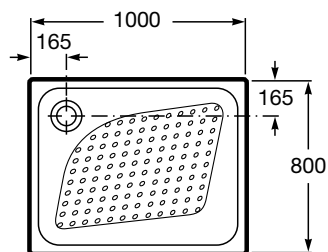

Brodziki

Easy Corner
Brodzik ceramiczny
NR REF. A374798..1 800x800 mm
NR REF. A374797..1 900x900 mm

Brodziki

Terran
Brodzik z konglomeratu

- NR REF. AP1013E82BC01..0 1000 x 700 x 26 mm.
- NR REF. AP1014B02BC01..0 1200 x 700 x 28 mm.
- NR REF. AP1015782BC01..0 1400 x 700 x 31 mm.
- NR REF. AP1016402BC01..0 1600 x 700 x 31 mm.
- NR REF. AP1017082BC01..0 1800 x 700 x 31 mm.

shower trays with frame		shower trays frameless	
A	B	A	B
1000	36	1000	26
1200	38	1200	28
1400	41	1400	31
1600	41	1600	31
1800	41	1800	31

Terran
Brodzik z konglomeratu

- NR REF. AP1013E832001..0 1000 x 800 x 26 mm.
- NR REF. AP1014B032001..0 1200 x 800 x 28 mm.
- NR REF. AP10157832001..0 1400 x 800 x 31 mm.
- NR REF. AP10164032001..0 1600 x 800 x 31 mm.
- NR REF. AP10170832001..0 1800 x 800 x 31 mm.

shower trays with frame		shower trays frameless	
A	B	A	B
1000	36	1000	26
1200	38	1200	28
1400	41	1400	31
1600	41	1600	31
1800	41	1800	31