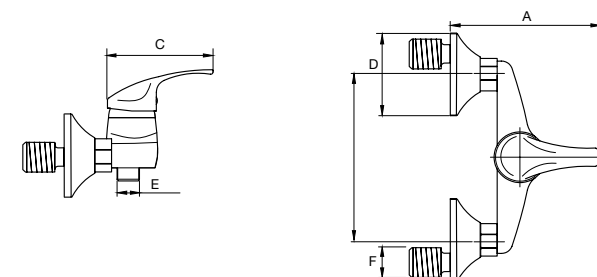

Baterie natryskowe ściennie

SERIA	NR REF.	A	C	D	E	F
Cume	WM331FC1Z000001	135	95	69	G1/2"	G1/2"
Sigma	WM331FS1Z000001	153	119	69	G1/2"	G1/2"
Gramma	WM331FG1Z000001	153	110	69	G1/2"	G1/2"
Laudem	WM331FL1Z000001	153	120	70	G1/2"	G1/2"