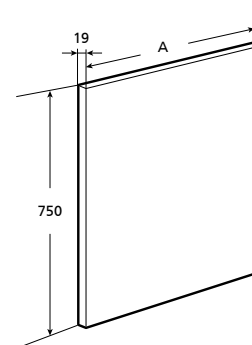

Madalena

Lustro	A	NR REF.
40	400	WM400MD1Z0000F1
40	400	WM400MD1Z5100F1
50	500	WM400MD2Z0000F1
50	500	WM400MD2Z5100F1
60	600	WM400MD3Z0000F1
60	600	WM400MD3Z5100F1
70	700	WM400MD4Z0000F1
70	700	WM400MD4Z5100F1