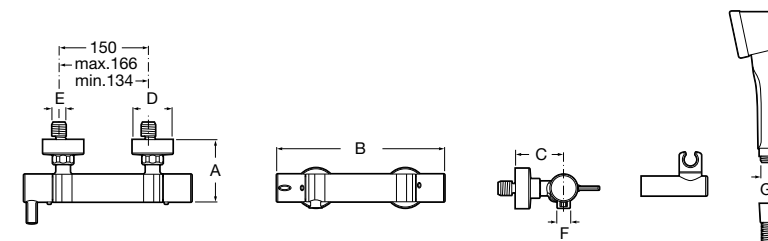

Baterie natryskowe

Termostatyczne baterie natryskowe ścienne

SERIA	NR REF.	A	B	C	D	E	F	G
Victoria-N-T	A5A1318C00	110	303	88	65	G1/2"	G1/2"	-
Targa-T	A5A1360C00	104	283	81	67,5	G1/2"	G1/2"	G1/2"
Moai-T	A5A1346C00	110	296	85	67	G1/2"	G1/2"	G1/2"
Amura-T	A526244980	104	314	85	65	G1/2"	G1/2"	G1/2"
Thesis-T	A5A1350C00	132	314,5	81	57	G1/2"	G1/2"	G1/2"
Touch-T	A5A1347C00	100	315	75	56	G1/2"	G1/2"	G1/2"
Loft-T	A5A1343C00	100	310	75	65	G1/2"	G1/2"	G1/2"