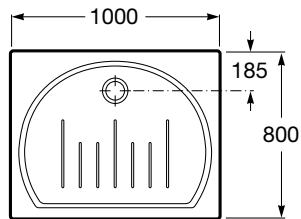

Brodziki

Easy Corner
Brodzik ceramiczny
NR REF. A374798..1 800x800 mm
NR REF. A374797..1 900x900 mm

Brodziki

Terran
Brodzik z konglomeratu

- NR REF. AP1013E82BC01..0 1000 x 700 x 26 mm.
- NR REF. AP1014B02BC01..0 1200 x 700 x 28 mm.
- NR REF. AP1015782BC01..0 1400 x 700 x 31 mm.
- NR REF. AP1016402BC01..0 1600 x 700 x 31 mm.
- NR REF. AP1017082BC01..0 1800 x 700 x 31 mm.

shower trays with frame		shower trays frameless	
A	B	A	B
1000	36	1000	26
1200	38	1200	28
1400	41	1400	31
1600	41	1600	31
1800	41	1800	31

Terran
Brodzik z konglomeratu

- NR REF. AP1013E832001..0 1000 x 800 x 26 mm.
- NR REF. AP1014B032001..0 1200 x 800 x 28 mm.
- NR REF. AP10157832001..0 1400 x 800 x 31 mm.
- NR REF. AP10164032001..0 1600 x 800 x 31 mm.
- NR REF. AP10170832001..0 1800 x 800 x 31 mm.

shower trays with frame		shower trays frameless	
A	B	A	B
1000	36	1000	26
1200	38	1200	28
1400	41	1400	31
1600	41	1600	31
1800	41	1800	31