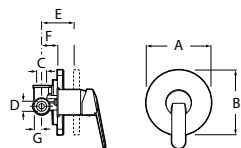

Baterie wannowe lub natryskowe

Jednouchwytowe baterie wannowe lub natryskowe podtynkowe

SERIA	NR REF.	A	B	C	D	E	F	G
Victoria-N	A5A2225C00	120	120	G1/2"	G1/2"	60	30	15
L20	A5A2209C00	120	120	G1/2"	G1/2"	60	30	15
Monodin-N	A5A2207C00	120	120	G1/2"	G1/2"	60	30	15
Monojet-N	A5A2239C00	142	142	G1/2"	G1/2"	55	30	15
Targa	A5A2260C00	120	120	G1/2"	G1/2"	50	30	14,9
Esmal	A5A2231C00	100	150	G1/2"	G1/2"	56	36	14
M2-N	A5A2268C00	160	130	G1/2"	G1/2"	54	29	14,9
Moai	A5A2246C00	90	90	G1/2"	G1/2"	59,5	34,5	14
Thesis	A5A2250C00	85	170	G1/2"	G1/2"	56	36	14
Frontalis	A5A2257C00	78	132	G1/2"	G1/2"	63	39	15
Modena	A5A2233C00	136	202	G1/2"	G1/2"	75	45	15
L90	A5A2201C00	150	150	G1/2"	G1/2"	40	60	15,5