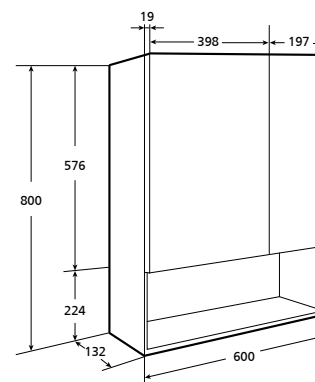

Szafka	NR REF.
60	WM433MD3Z0000F1
60	WM433MD3Z5100F1

Szafka	NR REF.
77,5	WM433MD4Z0000F1
77,5	WM433MD4Z5100F1