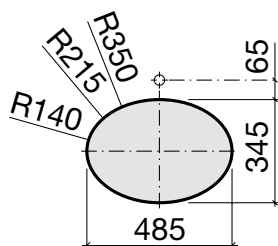

Grand Berna NR REF. A327899..0

Diverta NR REF. A327114000