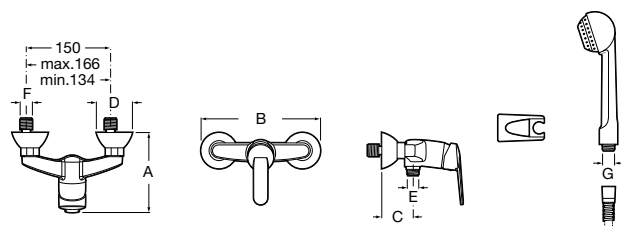

Baterie natryskowe

Jednouchwytowe baterie natryskowe ścienne

SERIA	NR REF.	A	B	C	D	E	F	G
Victoria-N	A5A2125C00	145	215	56	65	G1/2"	G1/2"	-
Victoria-N	A5A2025C00	145	215	56	65	G1/2"	G1/2"	G1/2"
L20	A5A2109C00	133	217	42	67,5	G1/2"	G1/2"	-
L20	A5A2009C00	133	217	42	67,5	G1/2"	G1/2"	G1/2"
Vectra	A5A2061C00		220	52	65	G1/2"	G1/2"	G1/2"
Monodin-N	A5A2107C00	144	215	56,4	65	G1/2"	G1/2"	-
Monodin-N	A5A2007C00	144	215	56,4	65	G1/2"	G1/2"	G1/2"
Monojet-N	A5A2139C00	145	220	50	70	G1/2"	G1/2"	-
Monojet-N	A5A2039C00	145	220	50	70	G1/2"	G1/2"	G1/2"
Targa	A5A2060C00	133	217	42	67,5	G1/2"	G1/2"	G1/2"
Esmal	A5A2031C00	147,7	220	46,8	67,5	G1/2"	G1/2"	G1/2"
M2-N	A5A2068C00	161	215	74	65	G1/2"	G1/2"	G1/2"
M2-N	A5A2168C00	161	215	74	65	G1/2"	G1/2"	-
Moai	A5A2046C00	150	220	48	67	G1/2"	G1/2"	G1/2"
Amura	A526245270		244	100	-	G1/2"	G1/2"	G1/2"
Thesis	A5A2050C00	85	210	25	-	G1/2"	G1/2"	G1/2"
Modena	A5A2033C00	150	220	52	70	G1/2"	G1/2"	G1/2"
L90	A5A2001C00	139	210	78	60	G1/2"	G1/2"	G1/2"