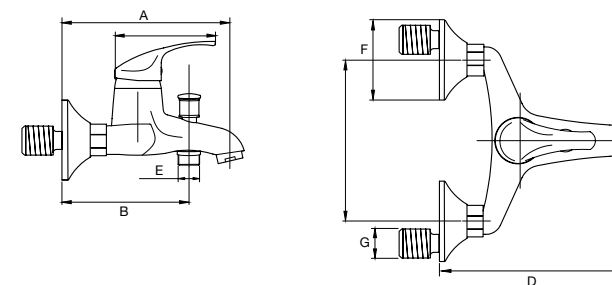

Baterie wannowo-natryskowe ściennie

SERIA	NR REF.	A	B	D	E	F	G
Cume	WM321FC1Z000001	115	115	170	G1/2"	69	G1/2"
Sigma	WM321FS1Z000001	115	105	150	G1/2"	69	G1/2"
Gramma	WM321FG1Z000001	135	100	160	G1/2"	69	G1/2"
Laudem	WM321FL1Z000001	178	120	165	G1/2"	70	G1/2"