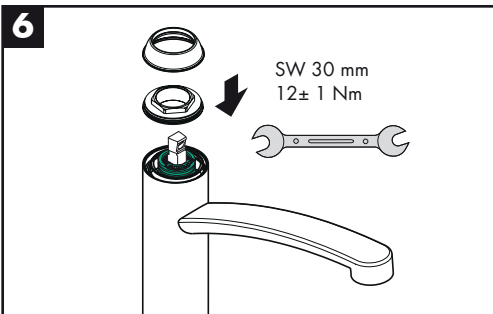

Service

98702000

hansgrohe

hansgrohe