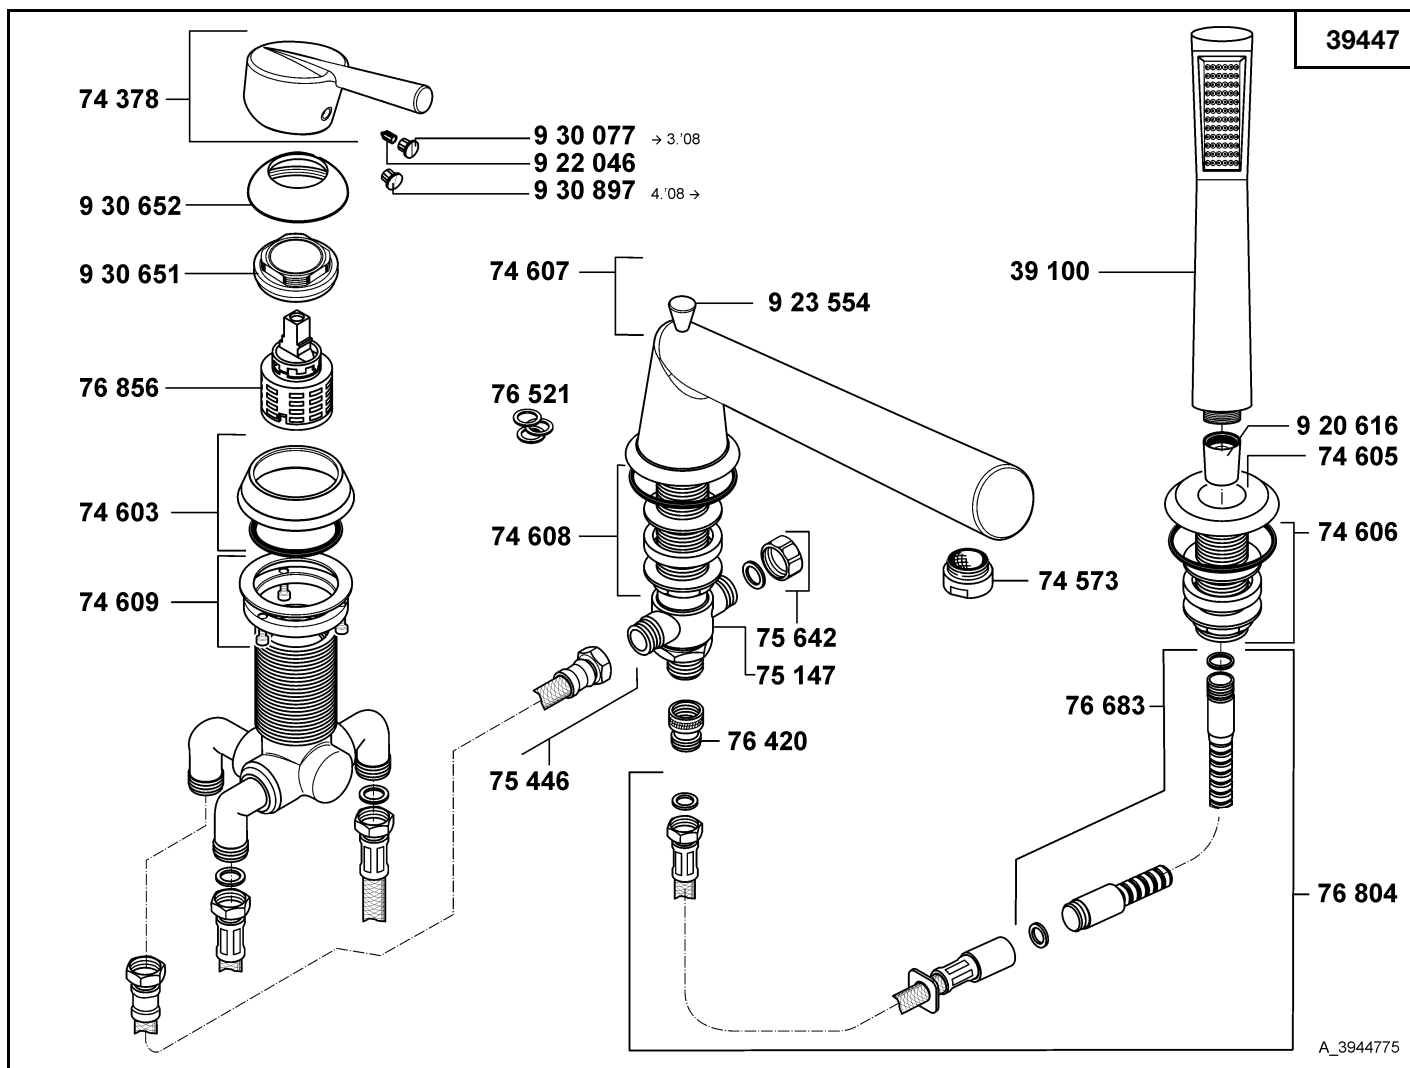

39447   **Wannenfüll- und Brause-Einhandmischer DN 15**   **single lever bath- and shower mixer DN 15**   **ééngreeps bad-/douchemengkraan 1/2"**

39 100 Handbrause
74 378 Hebel, KLUDI KIDÓ
74 573 s-Pointer M 24 x 1D
74 603 Rosette
74 605 Rosette
74 606 Befestigungssatz
74 607 Umstellung, kpl.
74 608 Befestigungssatz
74 609 Befestigungssatz
75 147 Brücke
75 446 Druckschlauch
75 642 Verschlußmutter
76 420 RV-Verschraubung
76 521 Dichtungssatz
76 683 Brauseschlauch
76 804 Brauseschlauch, kpl.
76 856 Kartusche
920 616 Konushülse
922 046 Gewindestift
923 554 Umstellgriff
930 077 Markierungsstopfen
930 651 Spannschraube
930 652 Abdeckkappe
930 897 Markierungsstopfen

handshower
lever, KLUDI KIDÓ
s-pointer M 24 x 1D
wall flange
wall flange
assembling set
diverter complete
assembling set
assembling set
bridge
pressure hose
fastening nut
back flow preventer coupling
sealing set
shower hose
shower hose complete
cartridge
cone tubing
threading lathe
lever for diverter
red/blue insert
screw
cover cap
red/blue insert

handdouch
hendel, KLUDI KIDÓ
s-pointer M 24 x 1D
rozet
rozet
bevestigingsset
omstelling compleet
bevestigingsset
bevestigingsset
brug
hogedruk slang
afsluitmoer
terugslagklep
set dichtingen
doucheslang
doucheslang compleet
cartouche
conische huls
inbus schroef
omstelgreep
markeringsstop
spanschroef
afdekkap
markeringsstop