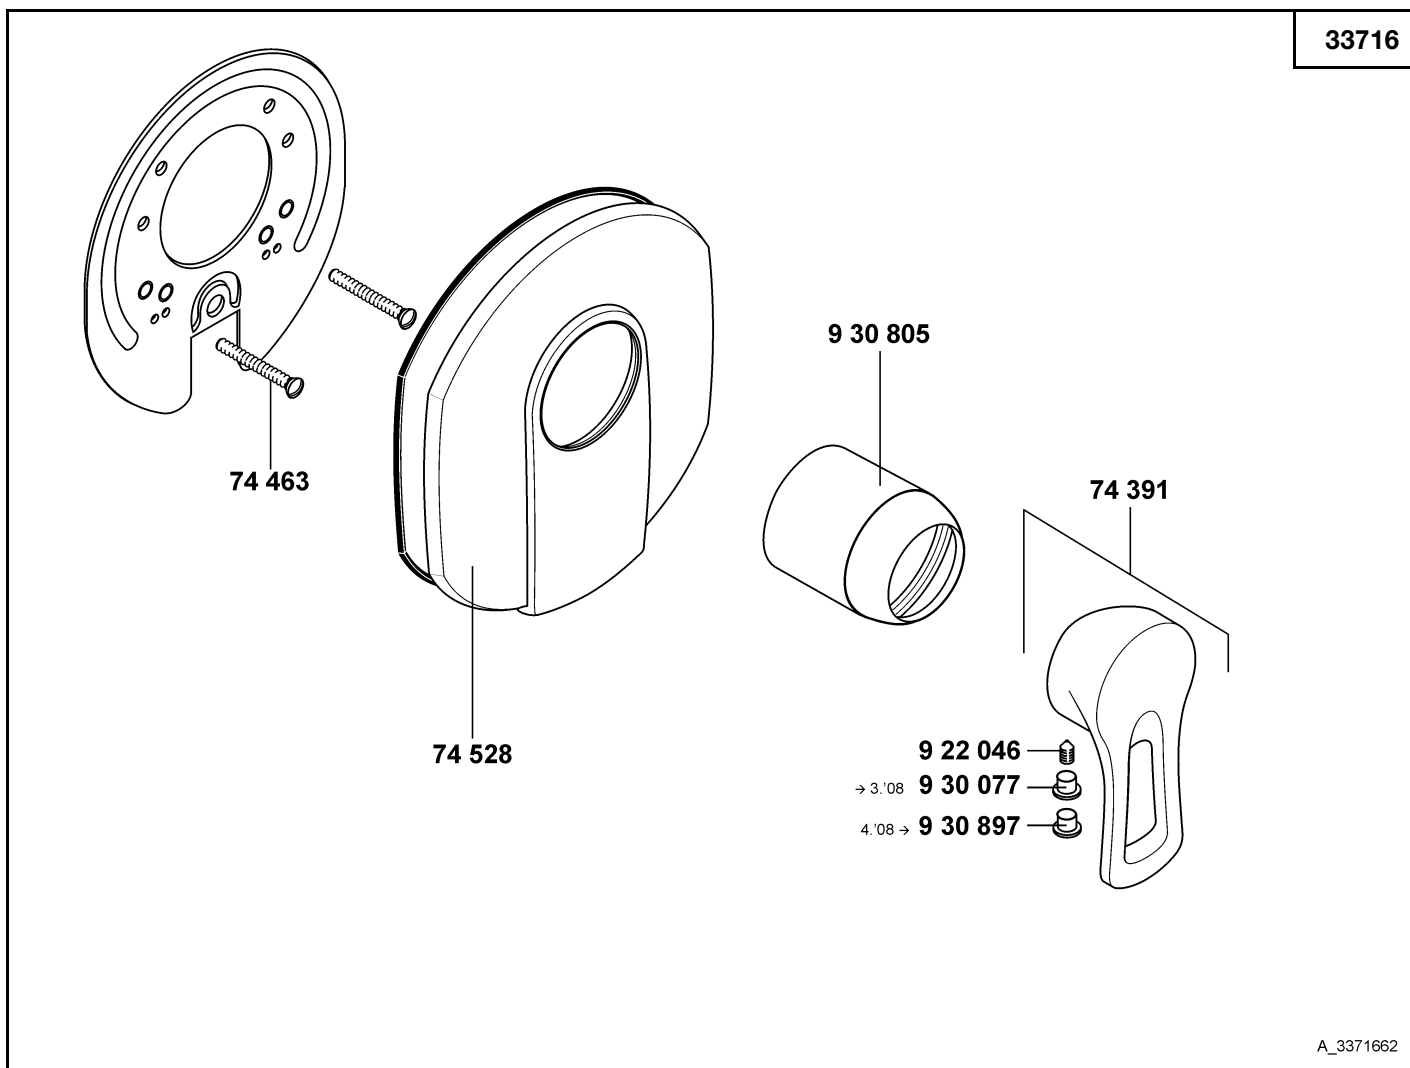

A_3371662

33716	Unterputz-Brause-Einhandmischer	concealed shower mixer	ééngreeps inbouw douchemengkraan
	74 391 Hebel, KLUDI MX	lever, KLUDI MX	hendel, KLUDI MX
	74 463 Schraube	screw	schroef
	74 528 Rosette	wall flange	rozet
	922 046 Gewindestift	threading lathe	inbus schroef
	930 077 Markierungsstopfen	red/blue insert	markeringsstop
	930 805 Hülse	sleeve	huls
	930 897 Markierungsstopfen	red/blue insert	markeringsstop