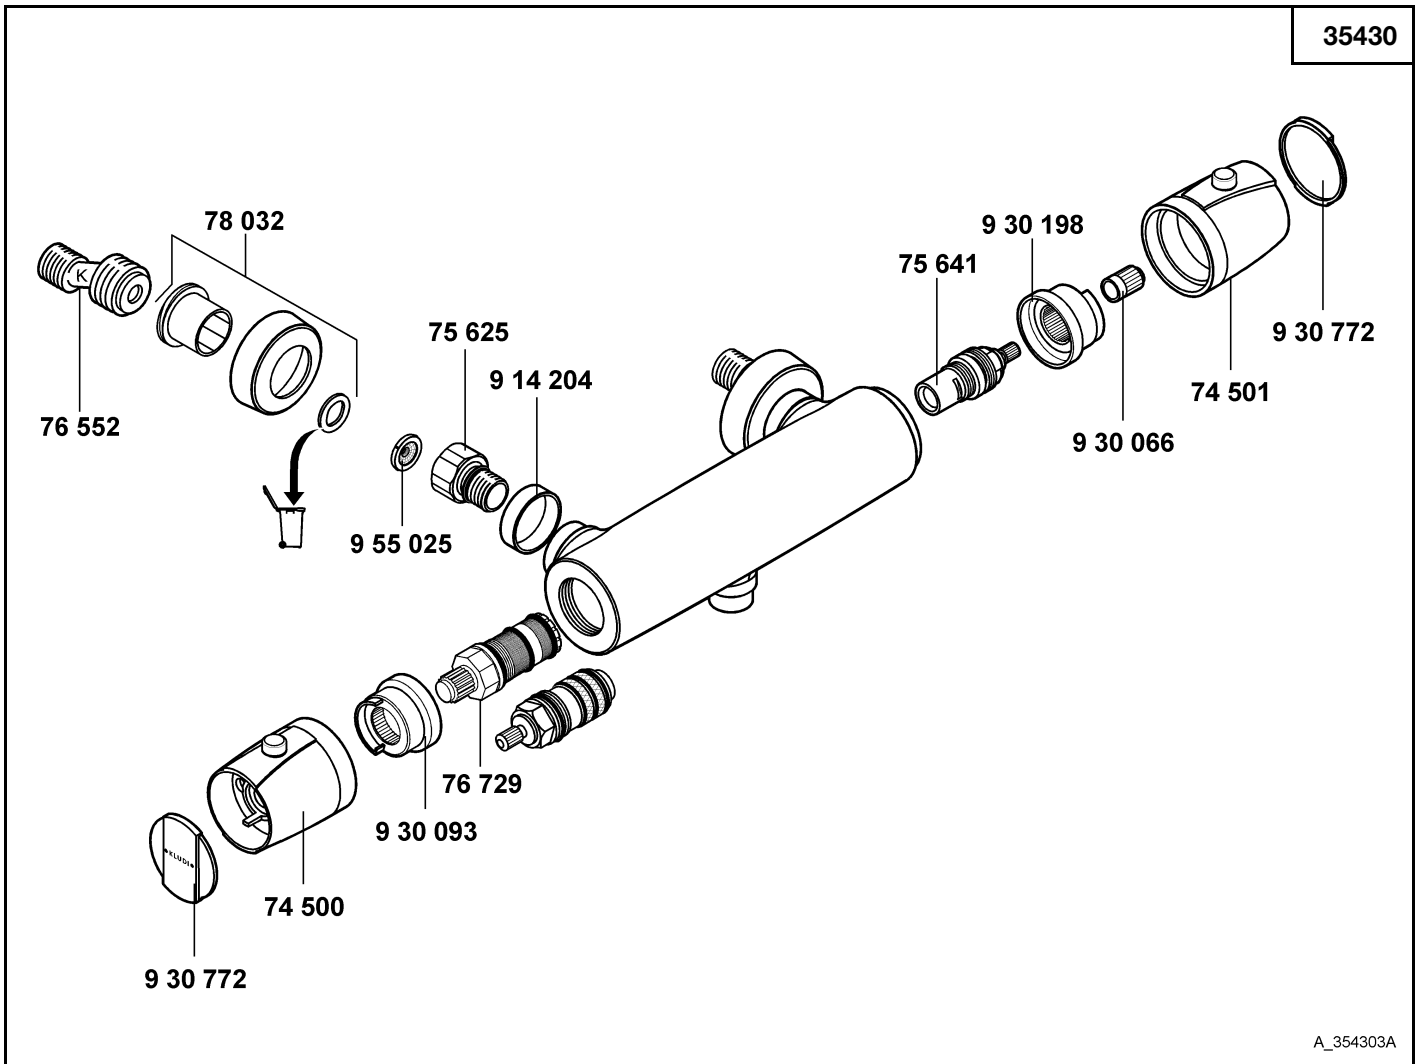

A_354303A

35430 → 11/07	Thermostat-Brausearmatur DN 15	thermostat-shower mixer DN 15	thermostatische douchemengkraan 1/2"
74 500	Temperaturwählgriff, KLUDI MX	temperature control handle, KLUDI MX	temperatuurkeuzeknop, KLUDI MX
74 501	Absperrgriff, KLUDI MX	shut-off handle, KLUDI MX	greep open-dicht, KLUDI MX
75 625	Wandarmaturanschluss	wall-fitting connection	wandmengkraan aansluiting
75 641	Keramik-Oberteil G 1/2, 180°	ceramic headpart G 1/2, 180°	keramisch bovendeel G 1/2, 180°
76 552	S-Anschluss	S union	S-koppeling
76 729	Temperaturregeleinheit	temperature control valve	temperatuurregeleenheid
78 032	Rosette, komplett	wall flange	rozet
9 14 204	Zierring	decorated ring	decorring
9 30 066	Riefenadapter	rilled adapter	adaptor met groef
9 30 093	Justierbuchse	sleeve	blokkeringshuls
9 30 198	Justierbuchse	sleeve	blokkeringshuls
9 30 772	Zierplatte	cap	dop
9 55 025	Schmutzfangsieb	dirt-catcher sieve	vuilvangzeef