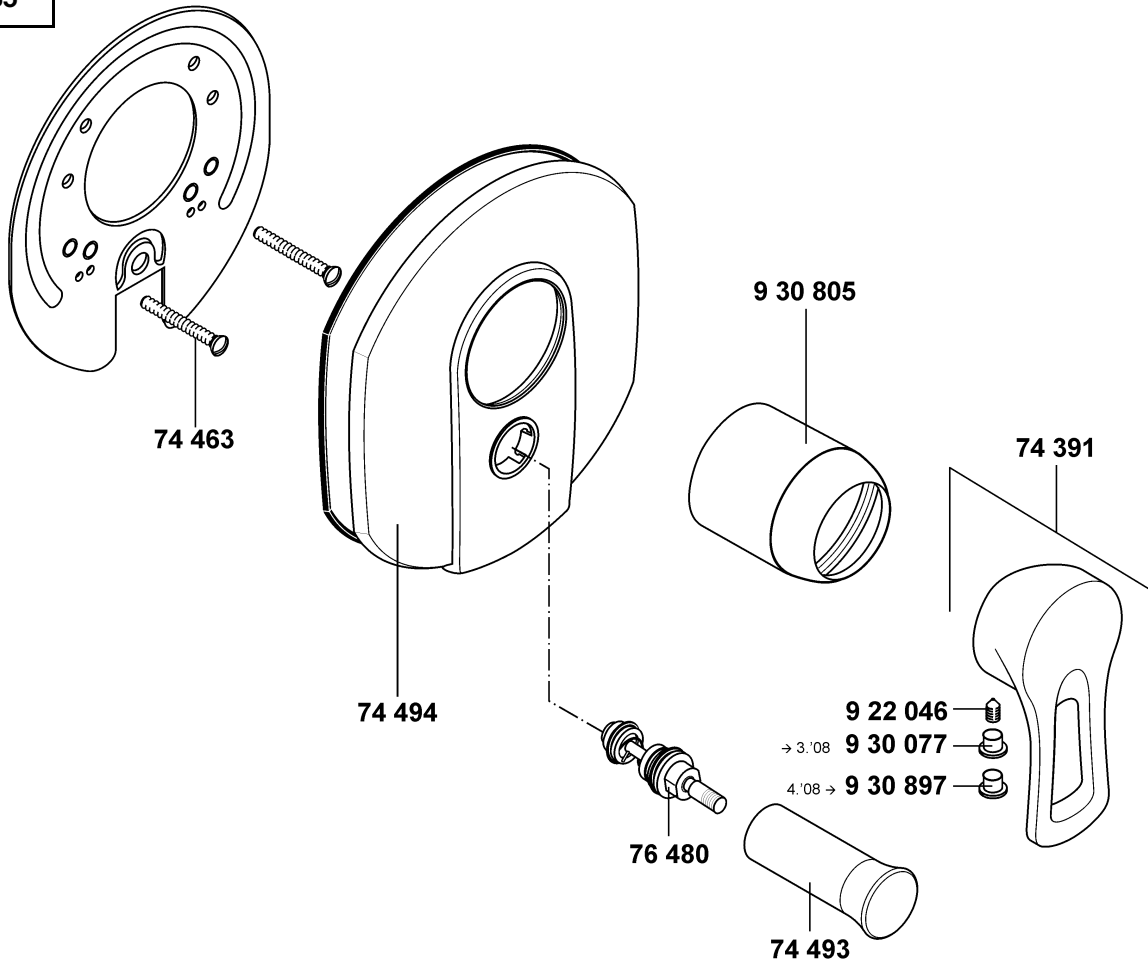

KLUDI MX

33535

A_3353562

33535	Unterputz-Wannenfüll- und Brause-Einhandmischer	concealed bath/shower mixer valve	ééngreeps inbouw bad-/douchemengkraan
74 391	Hebel, KLUDI MX	lever, KLUDI MX	hendel, KLUDI MX
74 463	Schraube	screw	schroef
74 493	Zugknopf	pull knob	trekknop
74 494	Rosette	wall flange	rozet
76 480	Umstellung	diverter	omstelling
922 046	Gewindestift	threading lathe	inbus schroef
930 077	Markierungsstopfen	red/blue insert	markeringsstop
930 805	Hülse	sleeve	huls
930 897	Markierungsstopfen	red/blue insert	markeringsstop