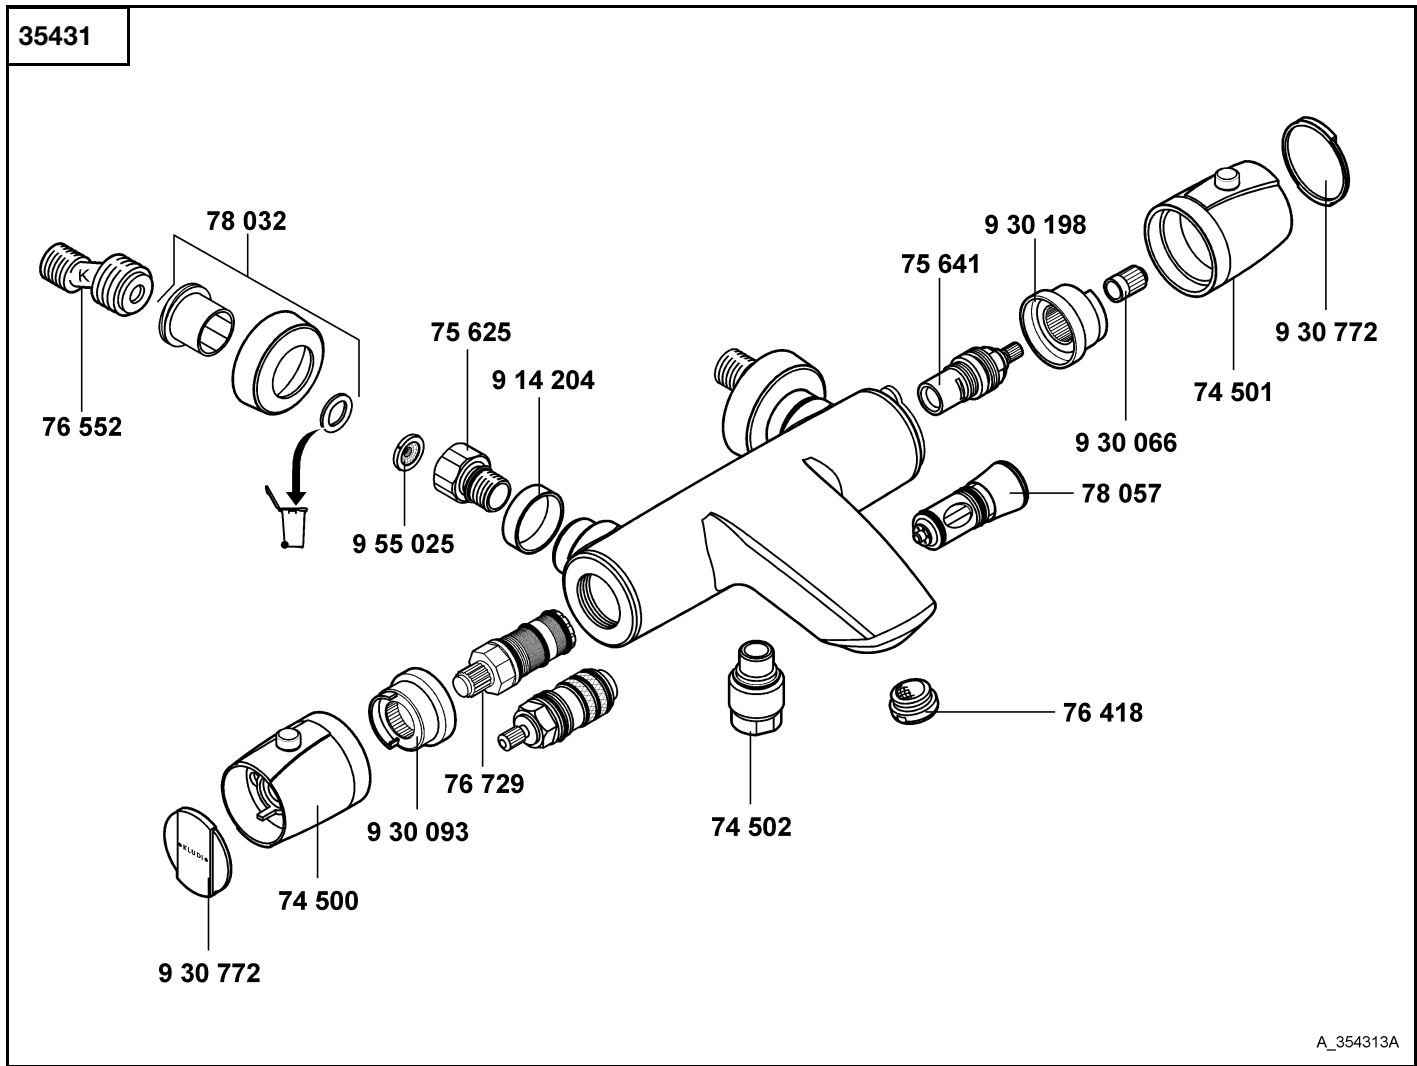

KLUDI MX Therm

35431

A_354313A

35431 → 11/07 **Thermostat-Wannenfüll- und Brausearmatur DN 15**

Thermostat bath- and shower mixer DN 15

thermostatische bad-/douchemengkraan 1/2"

74 500 Temperaturwählgriff, KLUDI MX
74 501 Absperrgriff, KLUDI MX
74 502 Brauseanschlussnippel
75 625 Wandarmaturanschluss
75 641 Keramik-Oberteil G 1/2, 180°
76 418 Cascade-Strahlregler M 28 x 1/C
76 552 S-Anschluss
76 729 Temperaturregeleinheit
78 032 Rosette, komplett
78 057 Umstellung
914 204 Zierring
930 066 Riefenadapter
930 093 Justierbuchse
930 198 Justierbuchse
930 772 Zierplatte
955 025 Schmutzfangsieb

temperature control handle, KLUDI MX
shut-off handle, KLUDI MX
shower nipple
wall-fitting connection
ceramic headpart G 1/2, 180°
Cascade-flow straightener M 28 x 1/C
S union
temperature control valve
wall flange
diverter
decorated ring
rilled adapter
sleeve
sleeve
cap
dirt-catcher sieve

temperatuurkeuzeknop, KLUDI MX
greep open-dicht, KLUDI MX
douche-aansluitnippel
wandmengkraan aansluiting
keramisch bovendeel G 1/2, 180°
cascade straalbreker M 28 x 1/C
S-koppeling
temperatuurregeleenheid
rozet
omstelling
decorring
adaptor met groef
blokkeringshuls
blokkeringshuls
dop
vuilvangzeef