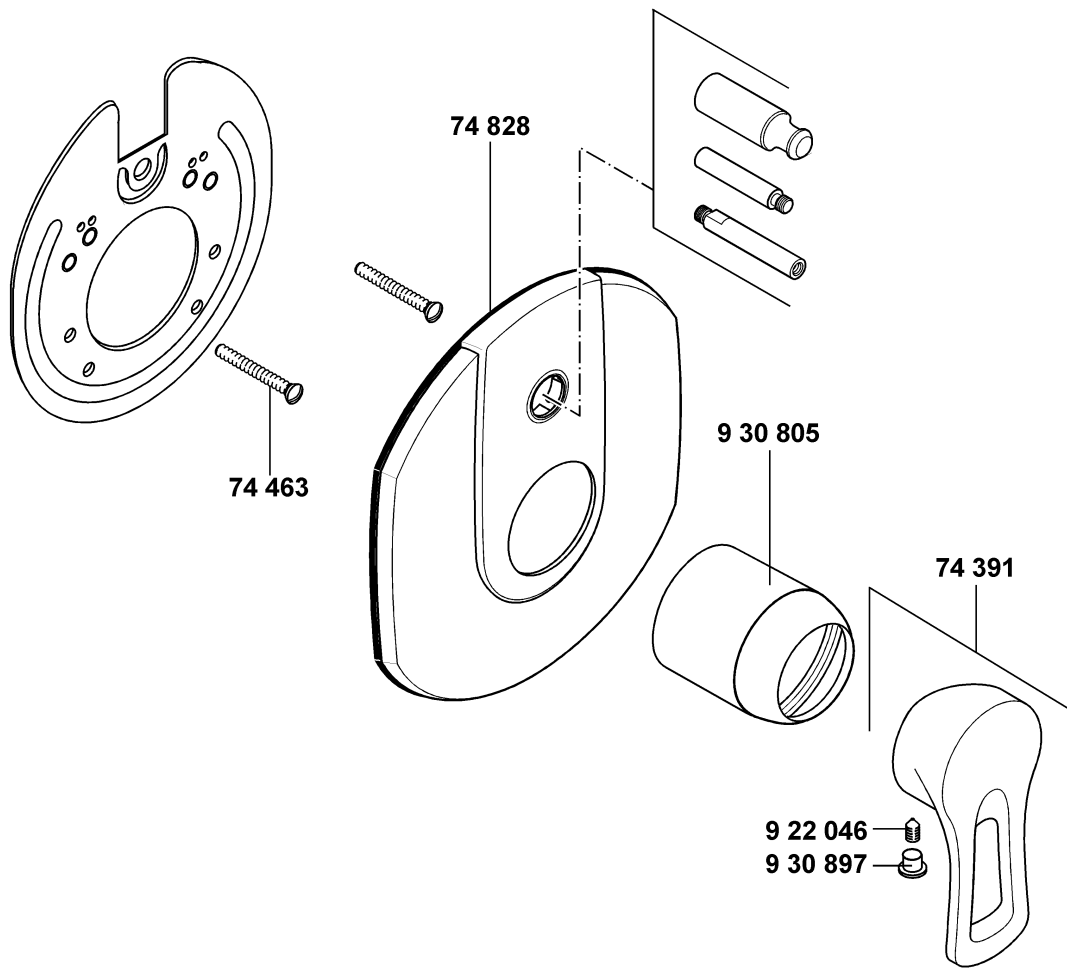

KLUDI MX

33534

A_3353462

33534	Unterputz-Wannenfüll- und Brause-Einhandmischer	concealed bath/shower mixer valve	ééngreeps inbouw bad-/douchemengkraan
74 391	Hebel, KLUDI MX	lever, KLUDI MX	hendel, KLUDI MX
74 463	Schraube	screw	schroef
74 828	Rosette	wall flange	rozet
922 046	Gewindestift	threading lathe	inbus schroef
930 805	Hülse	sleeve	huls
930 897	Markierungsstopfen	red/blue insert	markeringsstop