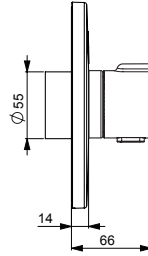

6616C, 6626C

EN 15091, EN 1111
100 - 1000 kPa
0.23 l/s (300 kPa)
max. +70°C
IP 55
AA 1.5V Lithium x2 (6616C)
230V/ 12V (6626C)