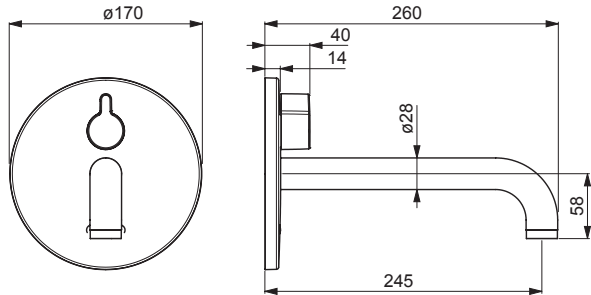

6614C, 6624C

EN 15091
100 - 1000 kPa
0.08 l/s (300 kPa) (with flow controller)
max. +70°C
IP 55
AA 1.5V Lithium x2 (6614C)
230V/ 12V (6624C)