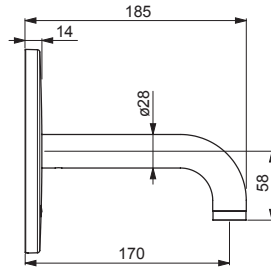

Dimensions.....	4-6
Spare parts.....	7-10

6610C, 6620C

EN 15091
 100 - 1000 kPa
 0.08 l/s (300 kPa) (with flow controller)
 max. +70°C
 IP 55
 AA 1.5V Lithium x2 (6610C)
 230V/ 12V (6620C)

6611C, 6621C

EN 15091
 100 - 1000 kPa
 0.08 l/s (300 kPa) (with flow controller)
 max. +70°C
 IP 55
 AA 1.5V Lithium x2 (6611C)
 230V/ 12V (6621C)