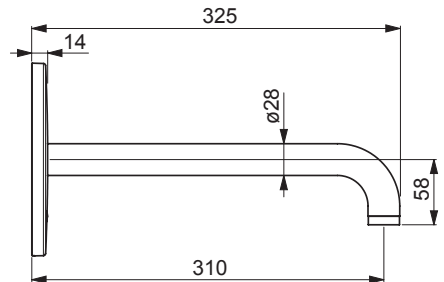

6612C, 6622C

EN 15091
100 - 1000 kPa
0.08 l/s (300 kPa) (with flow controller)
max. +70°C
IP 55
AA 1.5V Lithium x2 (6612C)
230V/ 12V (6622C)