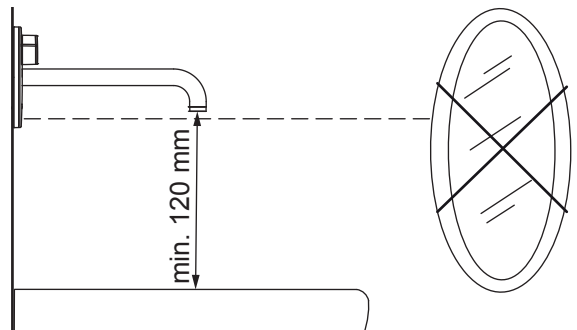

6610C
6620C
6611C
6621C
6612C
6622C