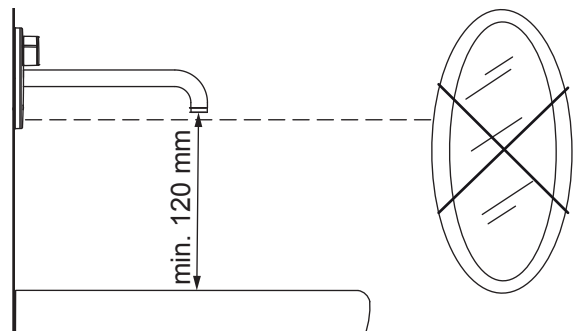

6613C
6623C
6614C
6624C
6615C
6625C