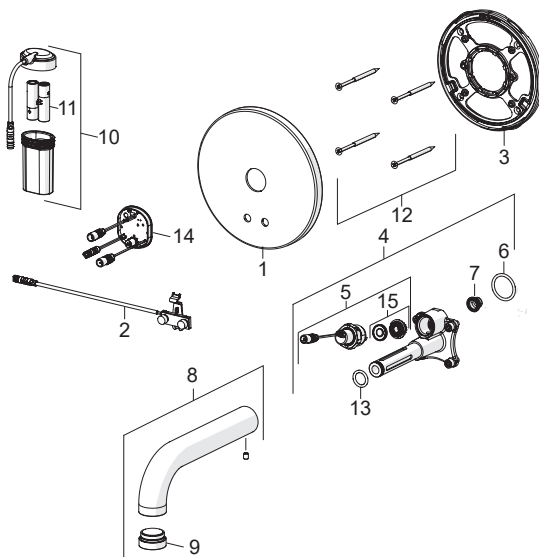

Spare parts

CZ Náhradní díly	FI Varaosat	NL Reserveonderdelen	SE Reservdelar
DE Ersatzteile	FR Pièces détachées	NO Resvedeler	SK Náhradné diely
DK Reservedele	IT Pezzi di ricambio	PL Części zamienne	UA Запасні частини
EE Varuosad	LT Atsarginės dalys	RO Piese de schimb	
ES Piezas de recambio	LV Rezerves daļas	RU Запасные части	

6610C, 6611C, 6612C

- 1 602360V
- 2 602480V (6610C)
- 2 1002779V (6611C)
- 2 1002780V (6612C)
- 3 602594V
- 4 602611V
- 5 601307V
- 6 602649V
- 7 199257/2
- 8 602363V (6610C)
- 8 602364V (6611C)
- 8 602365V (6612C)
- 9 601166V
- 10 600617V
- 11 600599V
- 12 602652V
- 13 438467/10
- 14 1001504V
- 15 601512V