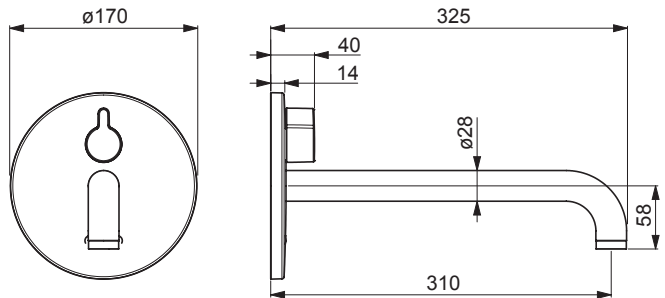

6615C, 6625C

EN 15091
I (ISO 3822)
100 - 1000 kPa
0.08 l/s (300 kPa) (with flow controller)
max. +70°C
IP 55
AA 1.5V Lithium x2 (6615C)
230V/ 12V (6625C)