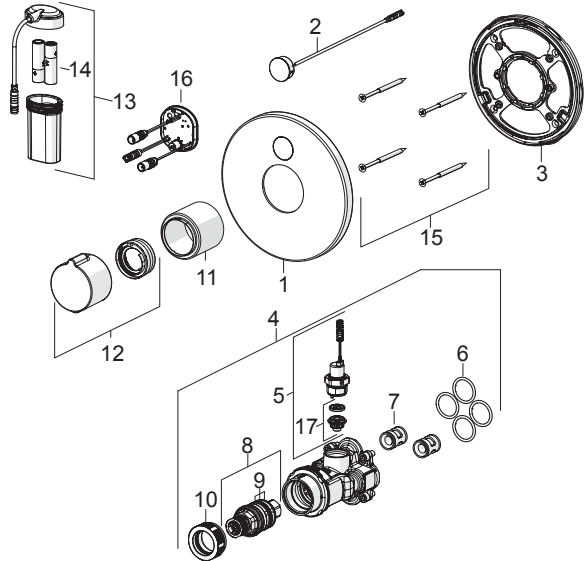

Spare parts

CZ Náhradní díly

FI Varaosat

NL Reserveonderdelen

SE Reservdelar

DE Ersatzteile

FR Pièces détachées

NO Reservedeler

SK Náhradné diely

DK Reservedele

IT Pezzi di ricambio

PL Części zamienne

UA Запасні частини

EE Varuosad

LT Atsarginės dalys

RO Piese de schimb

ES Piezas de recambio

LV Rezerves daļas

RU Запасные части

6616C

- 1 602362V
- 2 602482V
- 3 602668V
- 4 602669V
- 5 601307V
- 6 602649V
- 7 601989V
- 8 178780V
- 9 178796V
- 10 178706V
- 11 602664V
- 12 602013V
- 13 600617V
- 14 600599V
- 15 602652V
- 16 1001504V
- 17 601512V