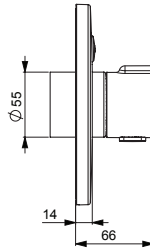

6617C, 6627C

EN 15091, EN 1111
100 - 1000 kPa
0.23 l/s (300 kPa)
max. +70°C
IP 55
AA 1.5V Lithium x2 (6617C)
230V/ 12V (6627C)