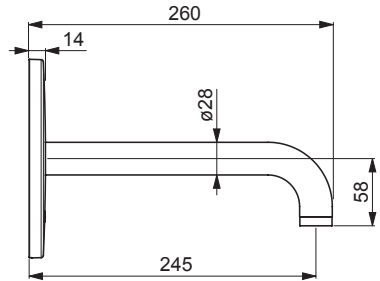

Dimensions.....	4-6
Spare parts.....	7-10

6610C, 6620C

EN 15091
 100 - 1000 kPa
 0.08 l/s (300 kPa) (with flow controller)
 max. +70°C
 IP 55
 AA 1.5V Lithium x2 (6610C)
 230V/ 12V (6620C)

6611C, 6621C

EN 15091
 100 - 1000 kPa
 0.08 l/s (300 kPa) (with flow controller)
 max. +70°C
 IP 55
 AA 1.5V Lithium x2 (6611C)
 230V/ 12V (6621C)