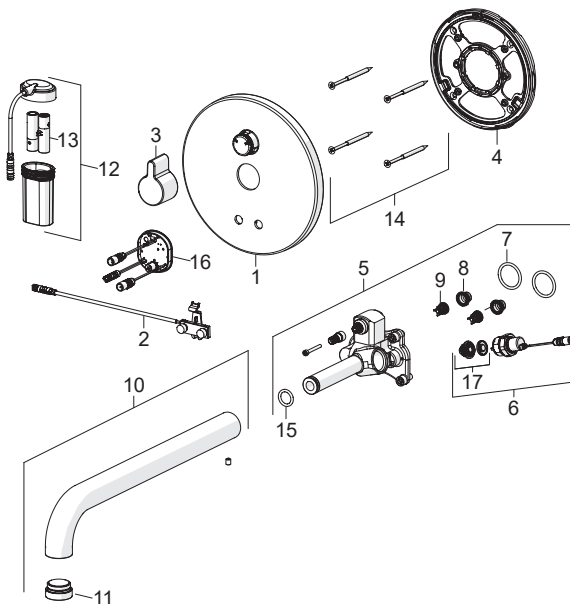

6613C, 6614C, 6615C

- 1 602361V
- 2 602480V (6613C)
- 2 1002779V (6614C)
- 2 1002780V (6615C)
- 3 602024V
- 4 602595V
- 5 602612V
- 6 601307V
- 7 602649V
- 8 199257/2
- 9 601950V
- 10 602363V (6613C)
- 10 602364V (6614C)
- 10 602365V (6615C)
- 11 601166V
- 12 600617V
- 13 600599V
- 14 602652V
- 15 438467/10
- 16 1001504V
- 17 601512V