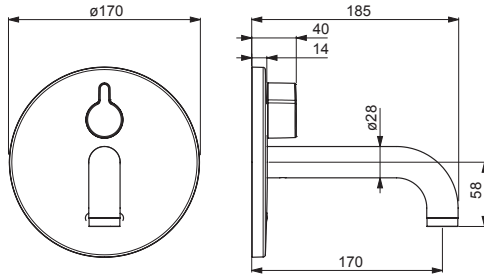

6613C, 6623C

EN 15091
100 - 1000 kPa
0.08 l/s (300 kPa) (with flow controller)
max. +70°C
IP 55
AA 1.5V Lithium x2 (6613C)
230V/ 12V (6623C)