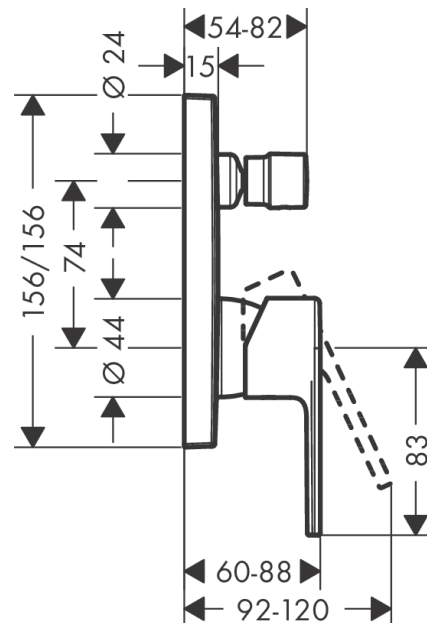

Vernis Shape

Single lever bath mixer for concealed installation for iBox universal

Surfaces: **Matt Black** Article Number: **71468670**

Description

product features

- 2 functions
- connection type: basic set
- flow rate upper outlet: 21 l/min
- flow rate lower outlet: 29 l/min
- ceramic cartridge
- temperature limitation adjustable
- diverter with automatic resetting
- suitable for continuous flow water heaters
- min. operating pressure: 1 bar
- max. operating pressure: 10 bar

Product image

Scale drawing

Flowchart