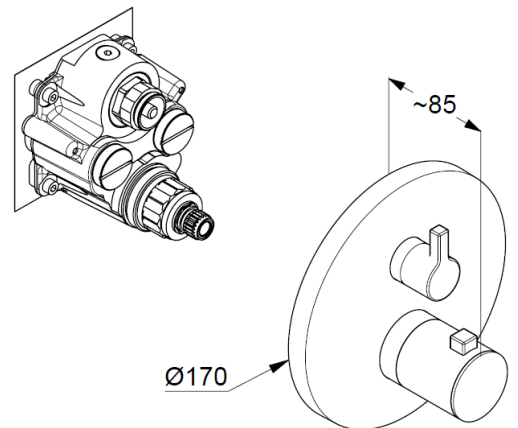

Technische Daten/ Technical Data

KLUDI NOVA FONTE

concealed thermostatic bath-shower mixer
trim set without pre-installation set
PN 10
Style: Puristic

Ref.:
208305315

Finishes:
53 matt white

Product description

Manufacturer KLUDI GmbH & Co. KG
Typ: KLUDI NOVA FONTE
concealed thermostatic bath-shower mixer
trim set without pre-installation set
Ref.: 208305315

concealed thermostatic bath-shower mixer
trim set without pre-installation set
pre installation set KLUDI FLEXX.BOX Ref.: 88011
trim set with functional unit
vertical wall mounted
diverter as rotary ceramic valve
temperature handle with hotwater safety at 40°C
flow rate at 3 bar 20 l/min.
with integrated back flow preventer

Produktabbildung/ Product picture

Maßzeichnung/ Dimensional drawing

Durchfluss/ Flow rate