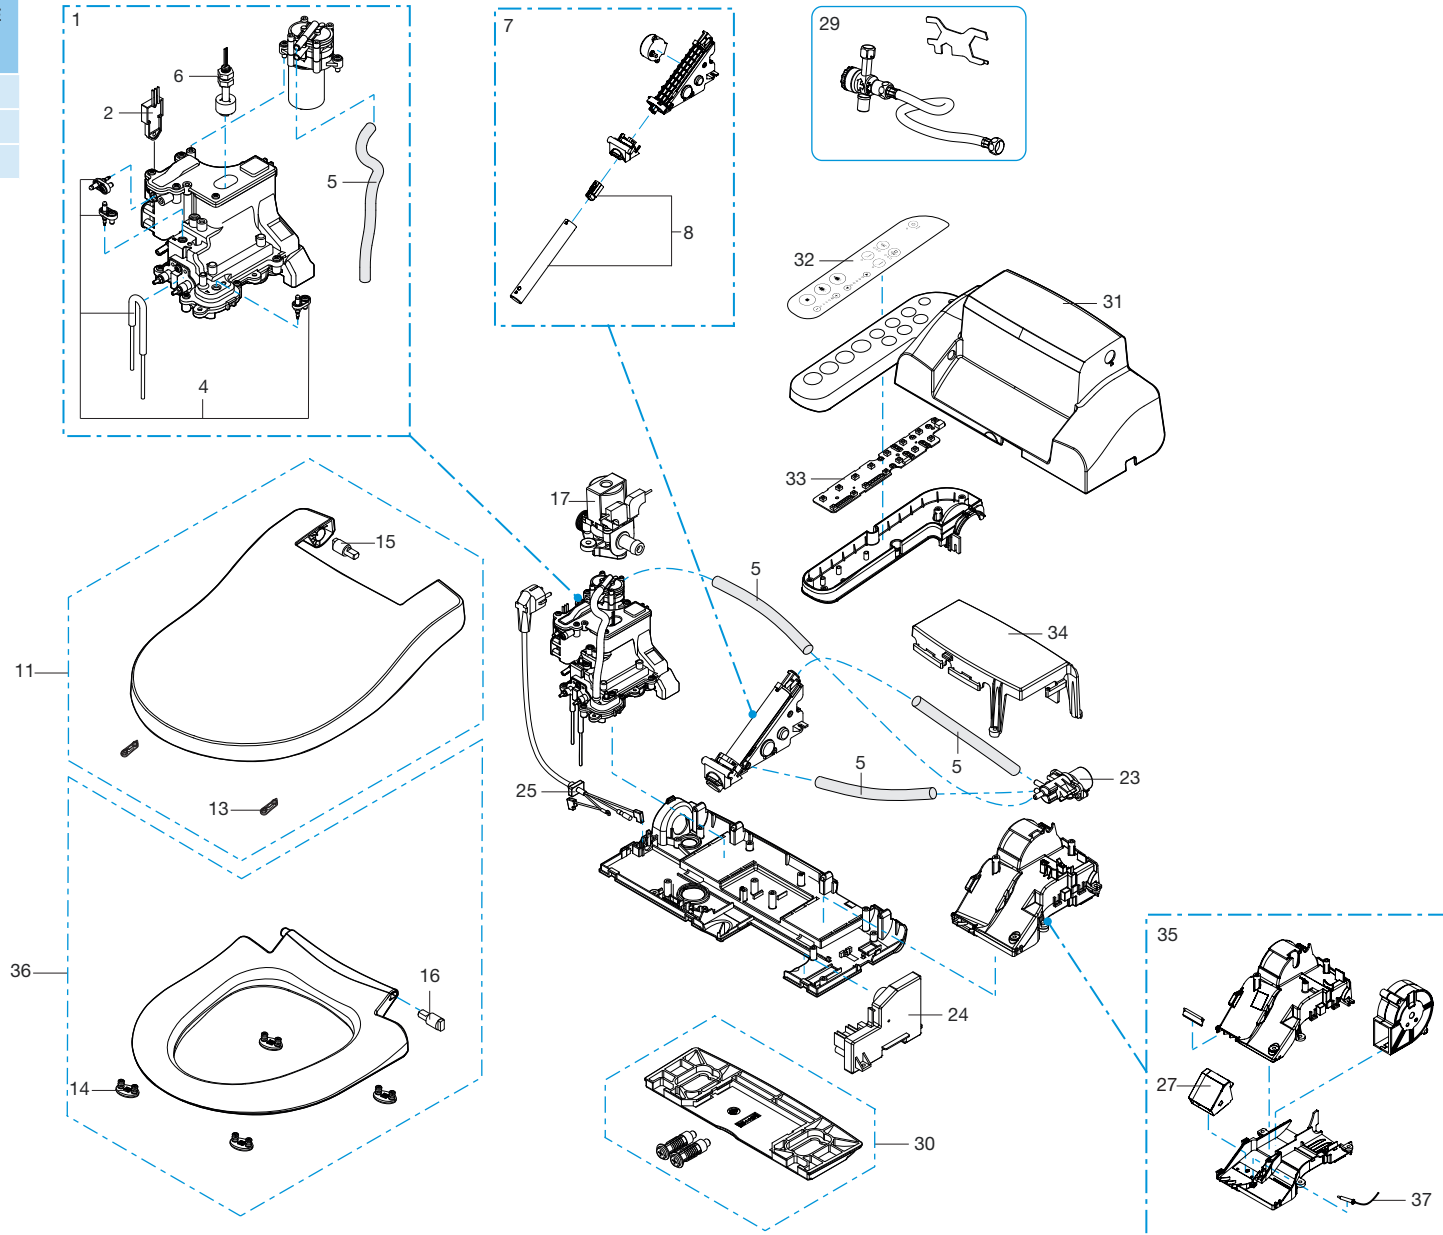

**MULTICLEAN PREMIUM
2.2**

wellnes toilet

A804006001 *ROUND*

A804007001 *SQUARE*

A804008001 *SOFT*

1	AT0013800R
2	AT0014200R
3	
4	
21	AT0017500R
37	
5	AT0018000R
6	AT0017400R
7	AT0013700R
8	
20	AT0017200R
28	
43	
9	AT0015500R
10	AT0015400R
11	AT0014800R <i>round</i>
	AT0014900R <i>square</i>
	AT0015000R <i>soft</i>
12	AT0013300R <i>round</i>
	AT0013400R <i>square</i>
	AT0013500R <i>soft</i>
13	2 un
14	4un
15	☞
16	☞
17	AT0013900R
18	AT0015300R
19	AT0015100R
22	AT0014300R
23	AT0014000R
24	AT0014400R
	AT0014500R <i>EU</i>
25	AT0014600R <i>UK</i>
26	AT0013600R
27	AT0016700R
29	AT0016600R
30	AT0016500R

MULTICLEAN ADVANCE 2.2 wellnes toilet	
A804001001	ROUND
A804002001	SQUARE
A804004001	SOFT

1	AT0013800R	
4	AT0017500R	
21	AT0017500R	
37	AT0017500R	
5	AT0018000R	
6	AT0017400R	
7	AT0013700R	
8	AT0017200R	
20	AT0017200R	
28	AT0017200R	
43	AT0017200R	
11	AT0014800R	round
	AT0014900R	square
	AT0015000R	soft
13	2un	AT0016400R
14	4un	AT0016400R
15	Hand icon	AT0014700R
16	Hand icon	AT0014700R
17	AT0013900R	
23	AT0014000R	
24	AT0014400R	
	AT0014500R	EU
25	AT0014600R	UK
27	AT0016700R	
29	AT0016600R	
30	AT0016500R	
31	AT0016100R	
32	AT0016300R	
33	AT0016300R	
34	AT0016000R	
2	AT0016000R	
35	AT0015900R	
	AT0015600R	round
36	AT0015700R	square
	AT0015800R	soft