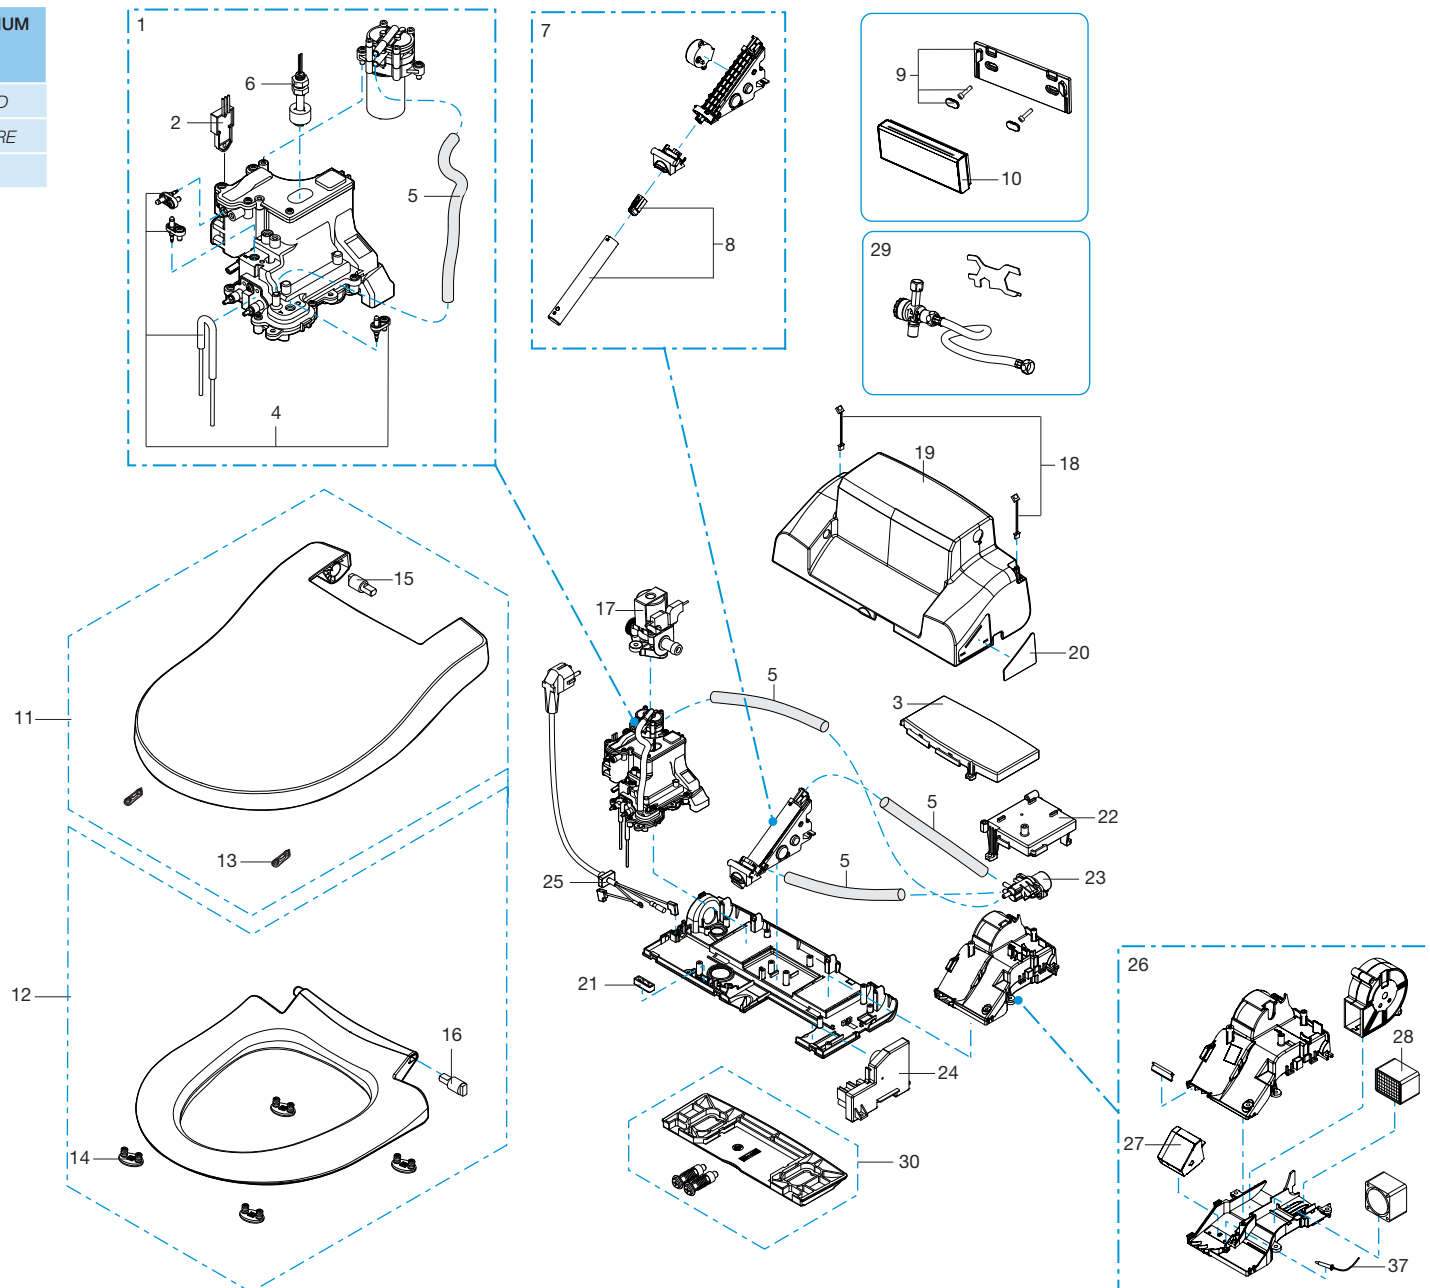

MULTICLEAN PREMIUM
2.2
wellnes toilet
A804006001 ROUND

MULTICLEAN PREMIUM
2.2
wellnes toilet
A804007001 SQUARE

MULTICLEAN PREMIUM
2.2
wellnes toilet
A804008001 SOFT

MULTICLEAN ADVANCE
2.2
wellnes toilet
A804001001 ROUND

MULTICLEAN ADVANCE
2.2
wellnes toilet
A804002001 SQUARE

MULTICLEAN N ADVANCE
2.2
wellnes toilet
A804004001 SOFT

MULTICLEAN START
2.0
wellnes toilet
A804014001 ROUND

MULTICLEAN START
2.0
wellnes toilet
A804015001 SQUARE

**MULTICLEAN PREMIUM
2.2**

wellnes toilet

A804006001 *ROUND*

A804007001 *SQUARE*

A804008001 *SOFT*

1	AT0013800R
2	AT0014200R
3	
4	
21	AT0017500R
37	
5	AT0018000R
6	AT0017400R
7	AT0013700R
8	
20	AT0017200R
28	
43	
9	AT0015500R
10	AT0015400R
11	AT0014800R <i>round</i>
	AT0014900R <i>square</i>
	AT0015000R <i>soft</i>
12	AT0013300R <i>round</i>
	AT0013400R <i>square</i>
	AT0013500R <i>soft</i>
13	2 un
14	4un
15	☞
16	☞
17	AT0013900R
18	AT0015300R
19	AT0015100R
22	AT0014300R
23	AT0014000R
24	AT0014400R
	AT0014500R <i>EU</i>
25	AT0014600R <i>UK</i>
26	AT0013600R
27	AT0016700R
29	AT0016600R
30	AT0016500R