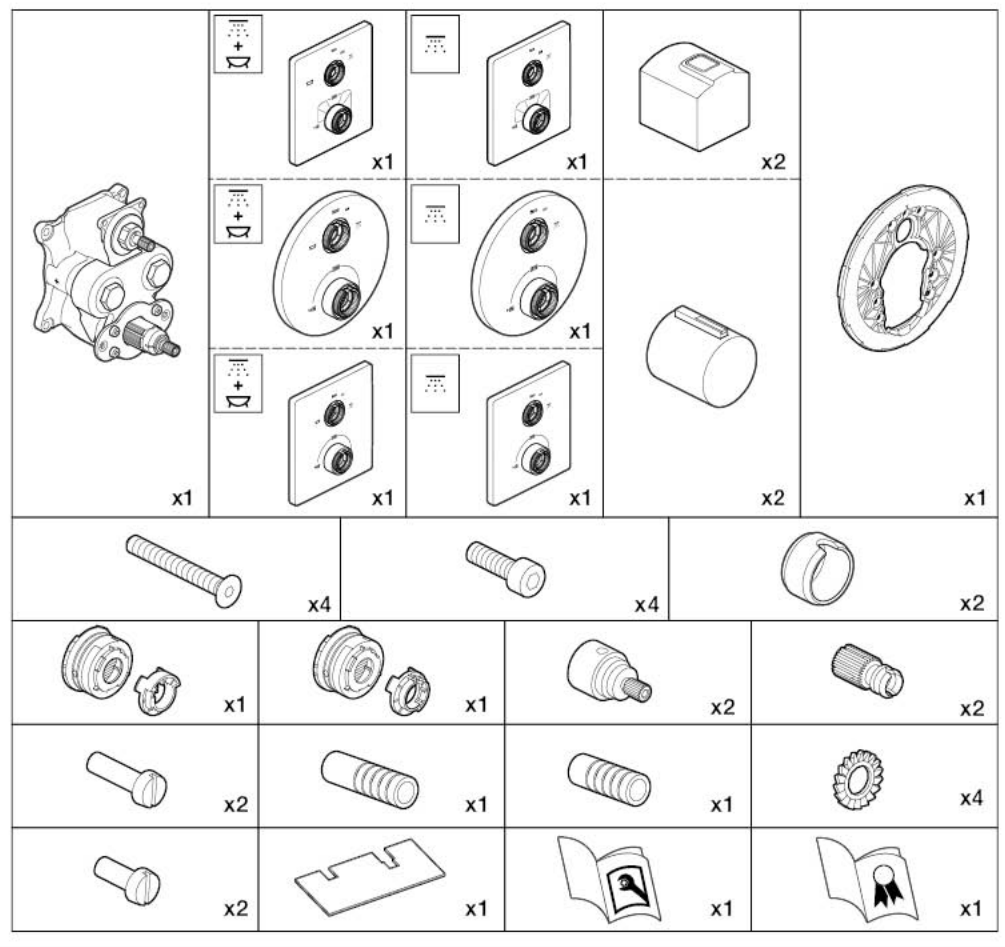

Roca

ROCA BOX UNIVERSAL THERMOSTATIC MIXER

L 90-T

A5A2C01C00

A5A0C01C00

T-1000

A5A2C09C00

A5A0C09C00

T-2000

A5A0C88C00

A5A2C88C00

T-1000 / T-2000

L90-T

[mm]

| | | | |
|---|----------|---|--|
|  P  | P bar |  MAX 10 | |
|  P  | P bar | MIN 1  5 MAX |  3 2  |
|   T | °C |  80 MAX. |  65 50  |

| | | |
|--------|------------|-------|
| T-1000 | A5A0C09C00 | ☒ + ☒ |
| | A5A2C09C00 | ☒ |
| T-2000 | A5A0C88C00 | ☒ + ☒ |
| | A5A2C88C00 | ☒ |
| L90-T | A5A0C01C00 | ☒ + ☒ |
| | A5A2C01C00 | ☒ |

| | | |
|-----|------------|-----------------|
| 1.1 | AG0132300R | T-1000 / T-2000 |
| 1.2 | AG0132500R | L90-T |
| 2.1 | AG0091307R | T-1000 / T-2000 |
| 2.2 | AG0084200R | L90-T |
| 3 | AG0132407R | ☒ + ☒ |
| | AG0133107R | ☒ |
| 4 | AG0132803R | |