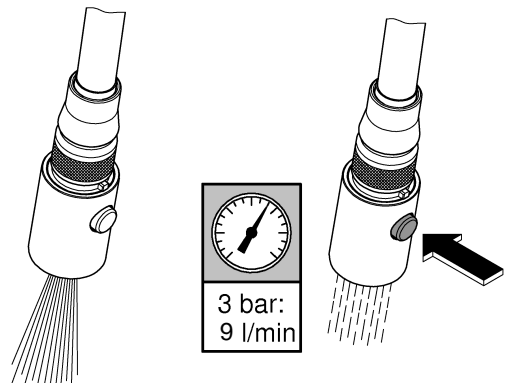

5

6

7

32 663

31 483

SERVICE

Pure Freude an Wasser

GROHE
WAVES