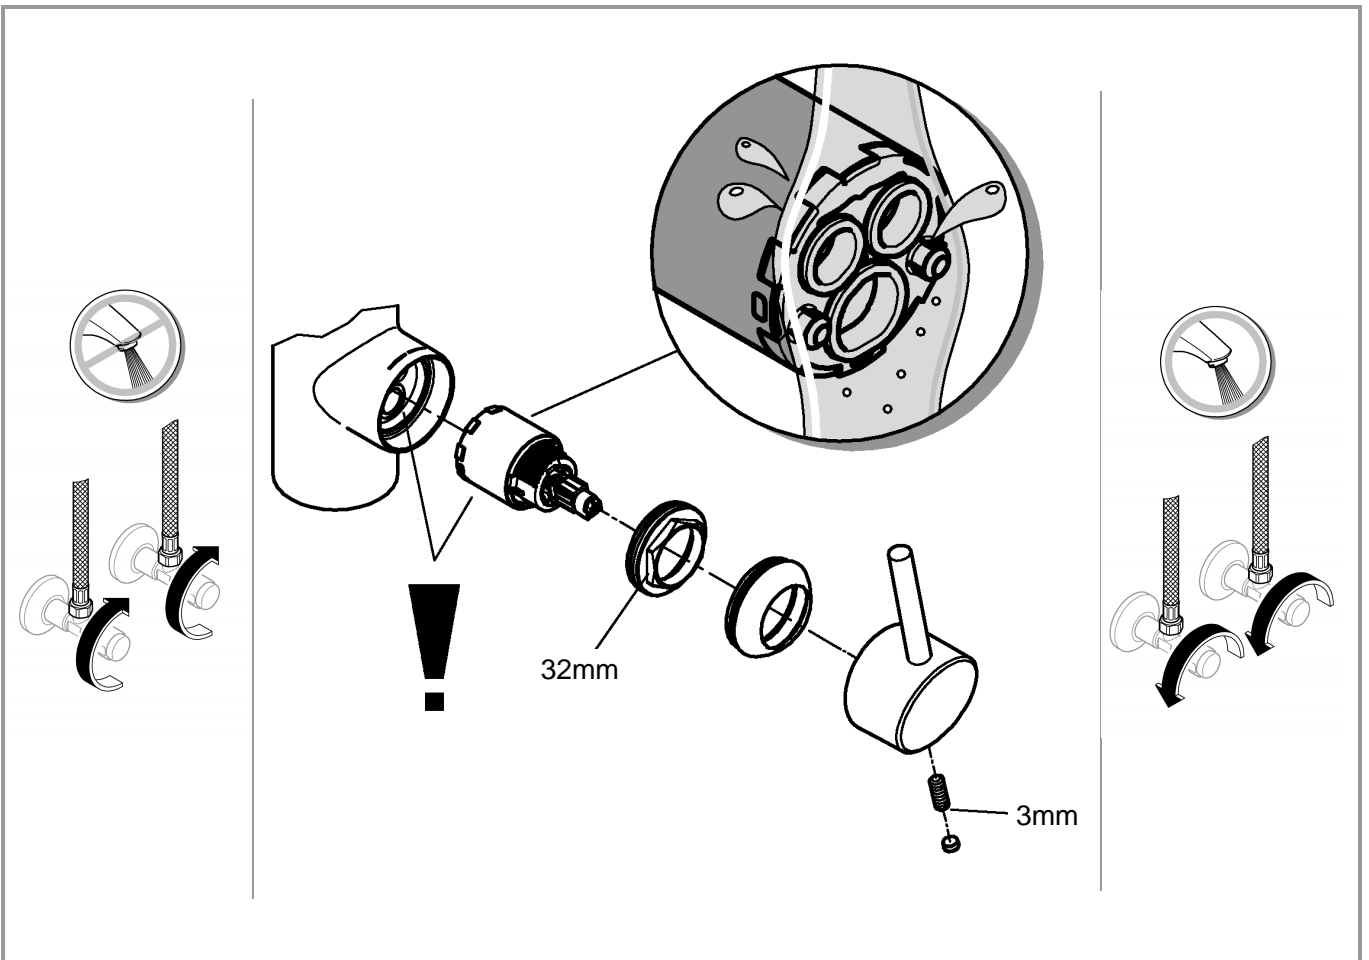

5

6

7

32 663

31 483

SERVICE

Pure Freude an Wasser

GROHE
WAVES