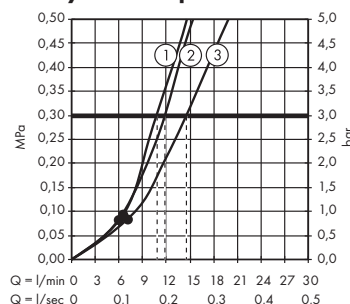

MySelect S 1jet 26638400
MySelect E 1jet 26672400

MySelect S Vario 26637400
MySelect E Vario 26671400