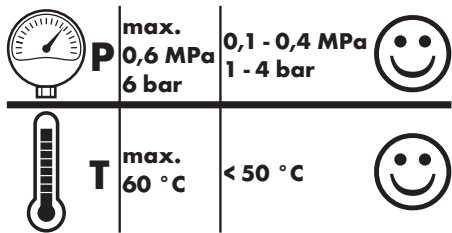

MySelect S 1jet 26638400
MySelect E 1jet 26672400