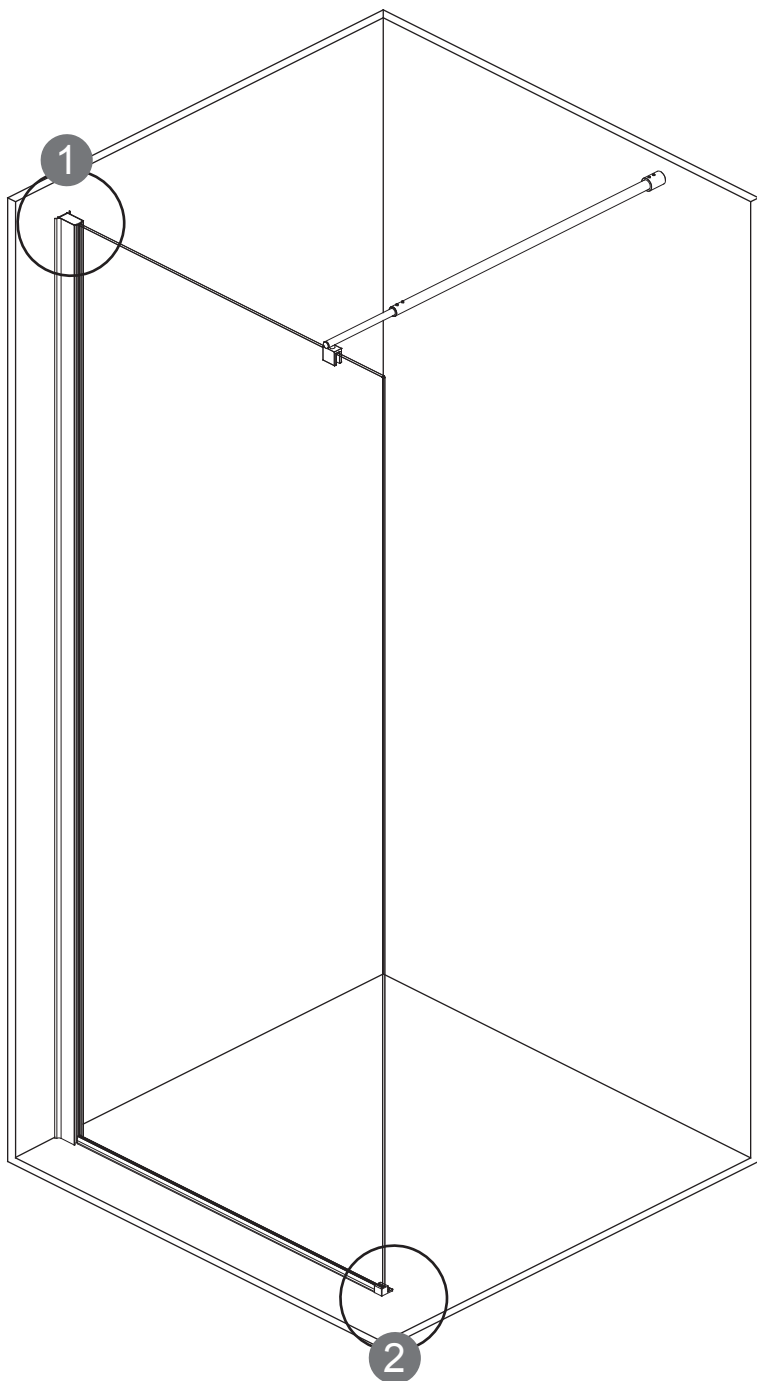

## KTS WALK-IN

A	x4	 ST4X30	G1	x1	
H1	x2	 ST4X30	H2	x1	
B	x6		C2	x1	
E	x1		G2	x3	 ST3.5X9.5
F	x1		C1	x3	
C3	x1		W	x1	
C3	x1		D1	x1	 Ø2.8 mm
			D1	x1	

1	x1		6	x4	
1	x1		7	x2	
2	x1		8	x3	
2	x1		9	x3	
3	x1		11	x1	
3	x1		11	x1	
3	x1		12	x3	
4	x1			x1	
5	x4				

P5-P17

+

P18-P32

X2

P33-P43

**L:**

800     750mm-770mm

900     850mm-870mm

1000    950mm-970mm

**W:**

800	785mm-800mm
900	885mm-900mm
1000	985mm-1000mm

P11-P12

P13-P14

L:		W:	
800	780mm-800mm	800	785mm-800mm
900	880mm-900mm	900	885mm-900mm
1000	980mm-1000mm	1000	985mm-1000mm

L:		W:	
800	780mm-800mm	800	785mm-800mm
900	880mm-900mm	900	885mm-900mm
1000	980mm-1000mm	1000	985mm-1000mm

L:

800      750mm-770mm

900      850mm-870mm

1000    950mm-970mm