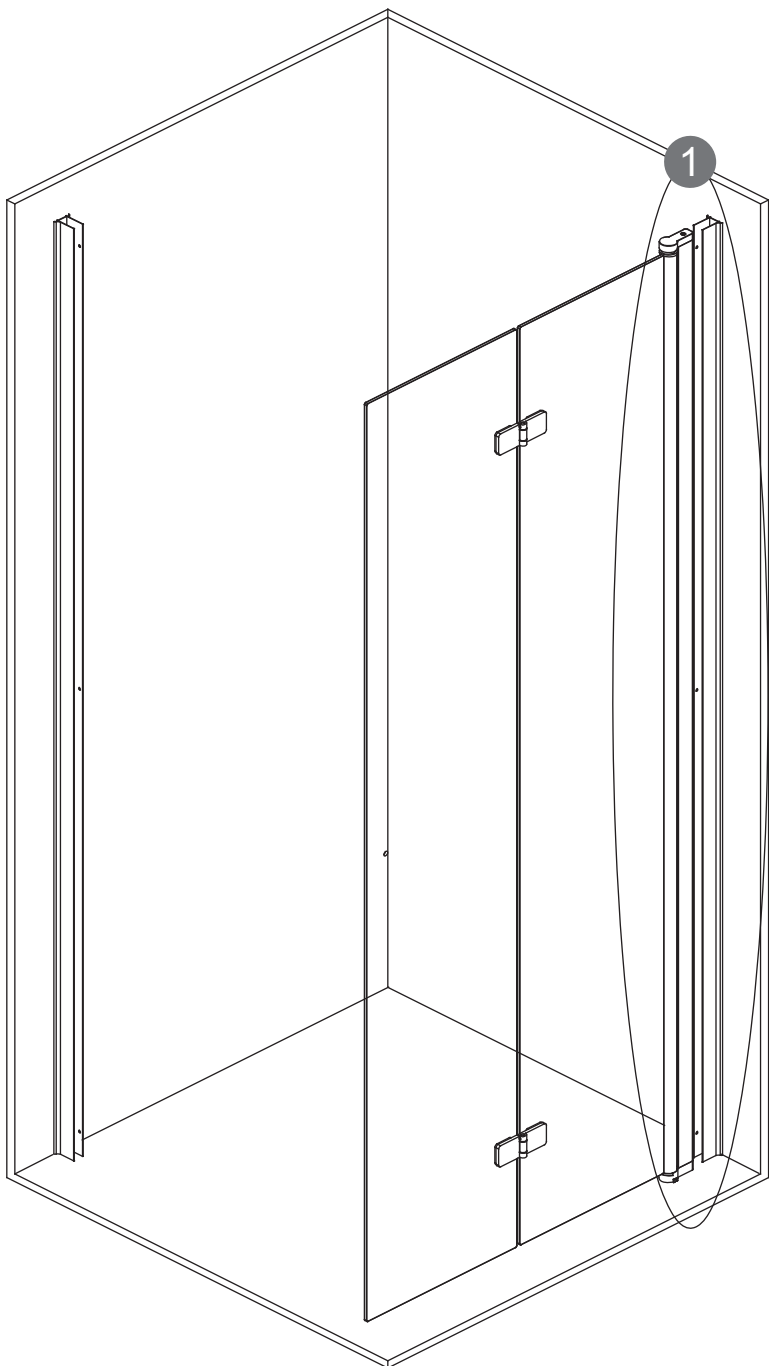

## KTS WALK-IN

A	x4	 ST4X30	G1	x1	
H1	x2	 ST4X30	H2	x1	
B	x6		C2	x1	
E	x1		G2	x3	 ST3.5X9.5
F	x1		C1	x3	
C3	x1		W	x1	
C3	x1		D1	x1	 Ø2.8 mm
			D1	x1	

1	x1		6	x4	
1	x1		7	x2	
2	x1		8	x3	
2	x1		9	x3	
3	x1		11	x1	
3	x1		11	x1	
3	x1		12	x3	
4	x1			x1	
5	x4				

P5-P17

+

P18-P32

X2

P33-P43

**L:**

800     750mm-770mm

900     850mm-870mm

1000    950mm-970mm

**W:**

800	785mm-800mm
900	885mm-900mm
1000	985mm-1000mm

P11-P12

P13-P14

L:		W:	
800	780mm-800mm	800	785mm-800mm
900	880mm-900mm	900	885mm-900mm
1000	980mm-1000mm	1000	985mm-1000mm

L:		W:	
800	780mm-800mm	800	785mm-800mm
900	880mm-900mm	900	885mm-900mm
1000	980mm-1000mm	1000	985mm-1000mm

L:

800      750mm-770mm

900      850mm-870mm

1000    950mm-970mm