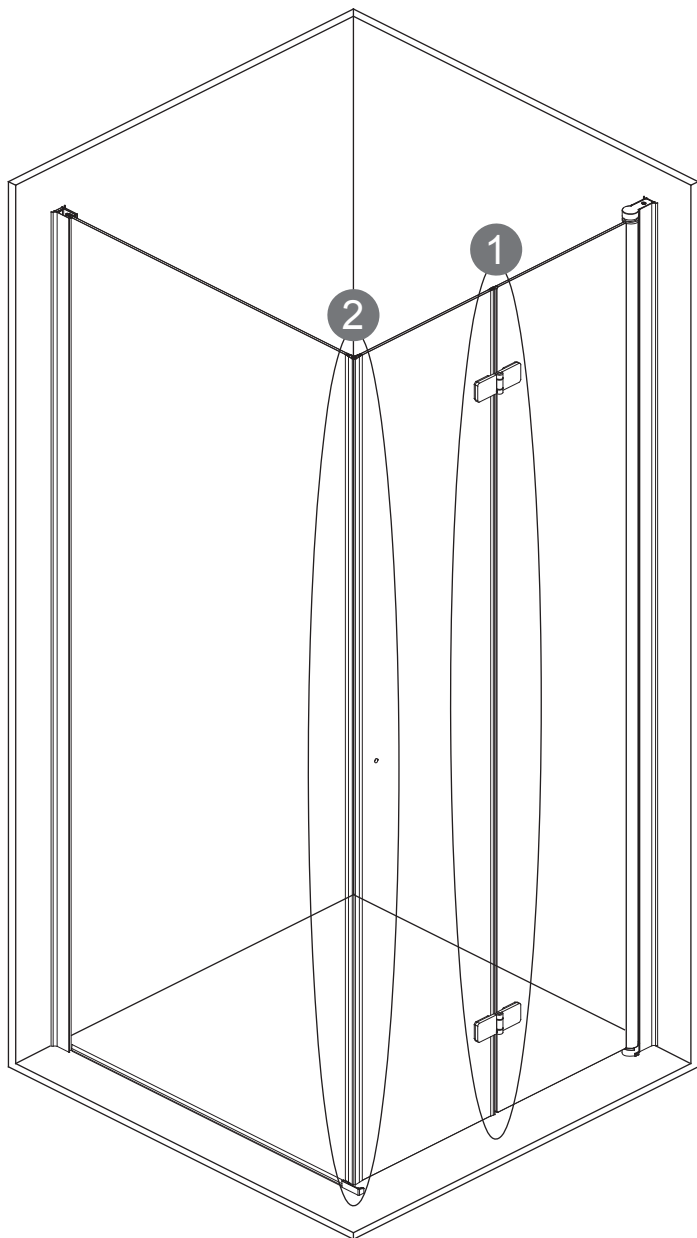

## KTS WALK-IN

A	x4	 ST4X30	G1	x1	
H1	x2	 ST4X30	H2	x1	
B	x6		C2	x1	
E	x1		G2	x3	 ST3.5X9.5
F	x1		C1	x3	
C3	x1		W	x1	
C3	x1		D1	x1	 Ø2.8 mm
			D1	x1	

1	x1		6	x4	
1	x1		7	x2	
2	x1		8	x3	
2	x1		9	x3	
3	x1		11	x1	
3	x1		11	x1	
3	x1		12	x3	
4	x1			x1	
5	x4				

P5-P17

+

P18-P32

X2

P33-P43

**L:**

800     750mm-770mm

900     850mm-870mm

1000    950mm-970mm

**W:**

800	785mm-800mm
900	885mm-900mm
1000	985mm-1000mm

P11-P12

P13-P14

L:		W:	
800	780mm-800mm	800	785mm-800mm
900	880mm-900mm	900	885mm-900mm
1000	980mm-1000mm	1000	985mm-1000mm

L:		W:	
800	780mm-800mm	800	785mm-800mm
900	880mm-900mm	900	885mm-900mm
1000	980mm-1000mm	1000	985mm-1000mm

L:

800      750mm-770mm

900      850mm-870mm

1000    950mm-970mm