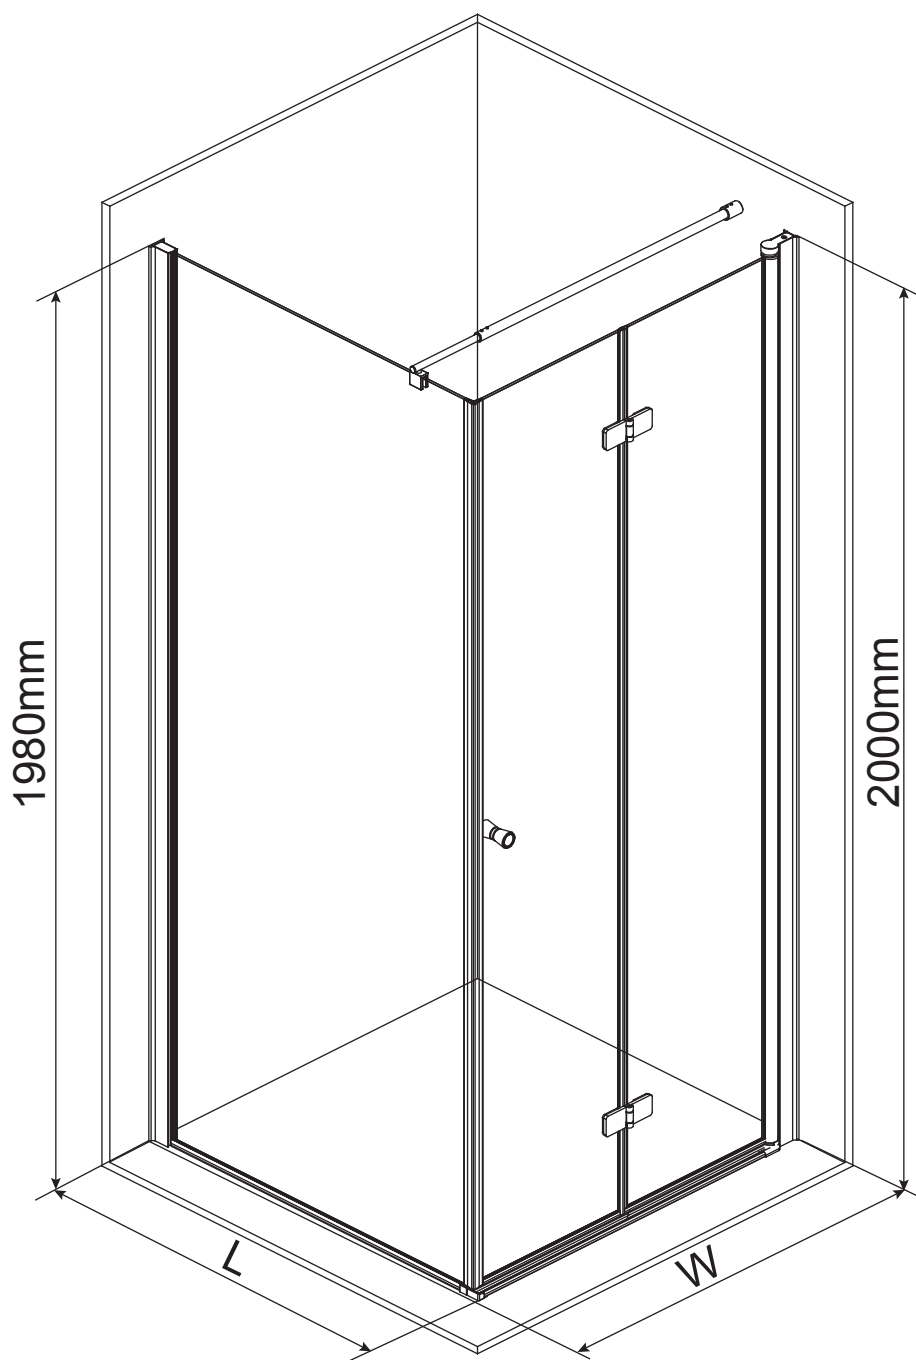

## KTS WALK-IN

A	x4	 ST4X30	G1	x1	
H1	x2	 ST4X30	H2	x1	
B	x6		C2	x1	
E	x1		G2	x3	 ST3.5X9.5
F	x1		C1	x3	
C3	x1		W	x1	
C3	x1		D1	x1	 Ø2.8 mm
			D1	x1	

1	x1		6	x4	
1	x1		7	x2	
2	x1		8	x3	
2	x1		9	x3	
3	x1		11	x1	
3	x1		11	x1	
3	x1		12	x3	
4	x1			x1	
5	x4				

P5-P17

+

P18-P32

X2

P33-P43

**L:**

800     750mm-770mm

900     850mm-870mm

1000    950mm-970mm

**W:**

800	785mm-800mm
900	885mm-900mm
1000	985mm-1000mm

P11-P12

P13-P14

L:		W:	
800	780mm-800mm	800	785mm-800mm
900	880mm-900mm	900	885mm-900mm
1000	980mm-1000mm	1000	985mm-1000mm

L:		W:	
800	780mm-800mm	800	785mm-800mm
900	880mm-900mm	900	885mm-900mm
1000	980mm-1000mm	1000	985mm-1000mm

L:

800      750mm-770mm

900      850mm-870mm

1000    950mm-970mm