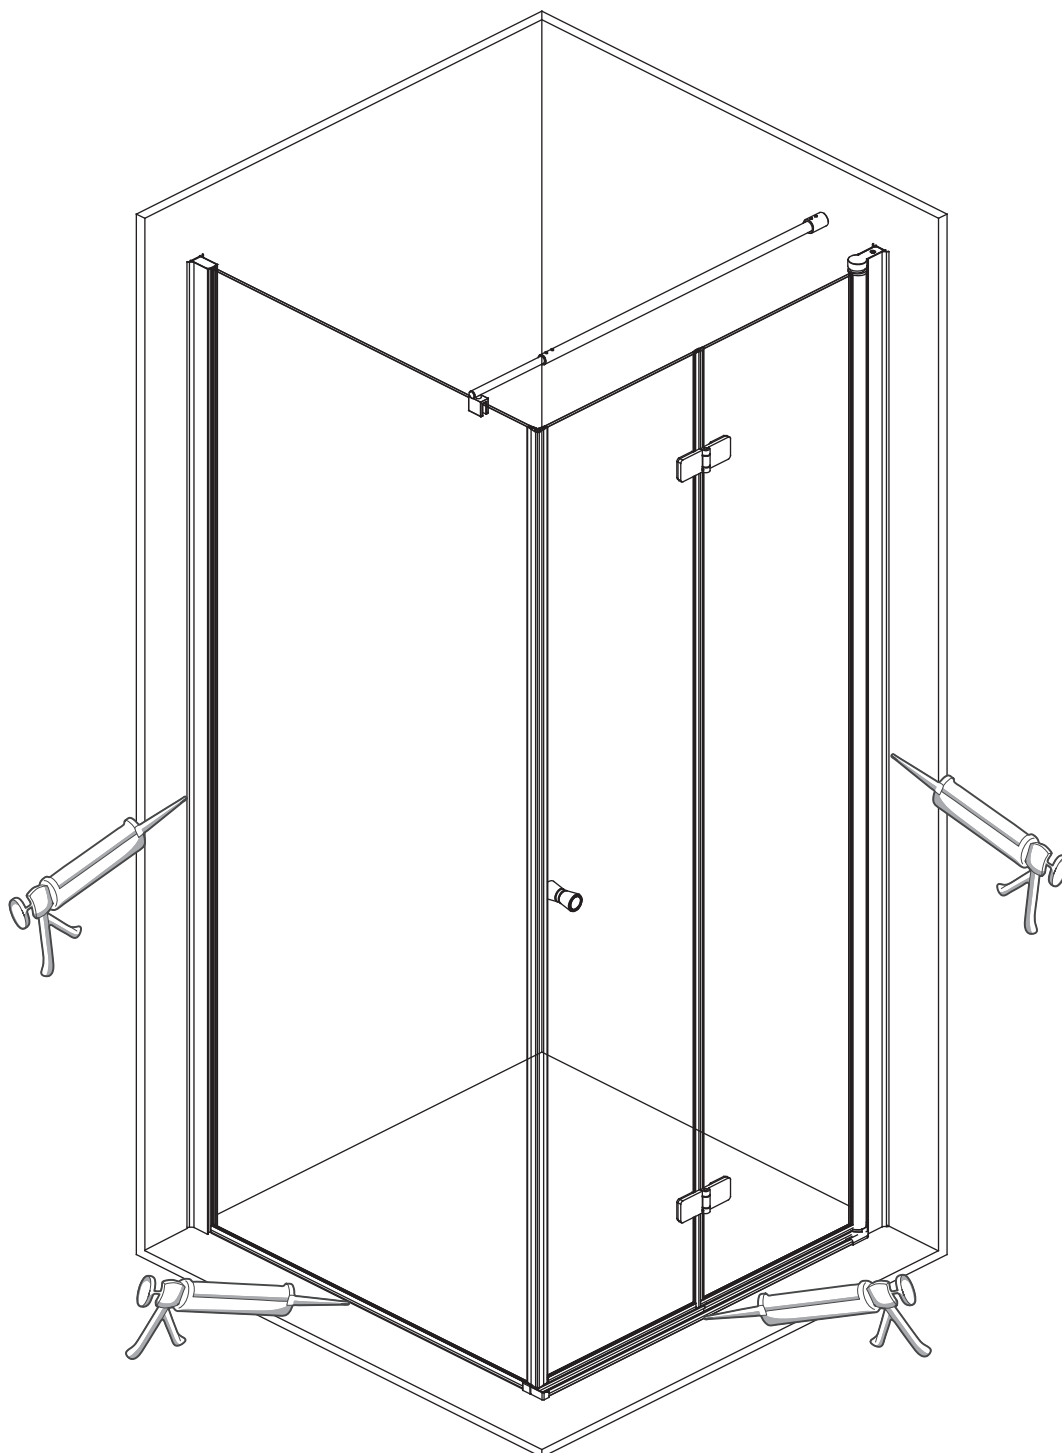

## KTS WALK-IN

A	x4	 ST4X30	G1	x1	
H1	x2	 ST4X30	H2	x1	
B	x6		C2	x1	
E	x1		G2	x3	 ST3.5X9.5
F	x1		C1	x3	
C3	x1		W	x1	
C3	x1		D1	x1	 Ø2.8 mm
			D1	x1	

1	x1		6	x4	
1	x1		7	x2	
2	x1		8	x3	
2	x1		9	x3	
3	x1		11	x1	
3	x1		11	x1	
3	x1		12	x3	
4	x1			x1	
5	x4				

P5-P17

+

P18-P32

X2

P33-P43

**L:**

800     750mm-770mm

900     850mm-870mm

1000    950mm-970mm

**W:**

800	785mm-800mm
900	885mm-900mm
1000	985mm-1000mm

P11-P12

P13-P14

L:		W:	
800	780mm-800mm	800	785mm-800mm
900	880mm-900mm	900	885mm-900mm
1000	980mm-1000mm	1000	985mm-1000mm

L:		W:	
800	780mm-800mm	800	785mm-800mm
900	880mm-900mm	900	885mm-900mm
1000	980mm-1000mm	1000	985mm-1000mm

L:

800      750mm-770mm

900      850mm-870mm

1000    950mm-970mm