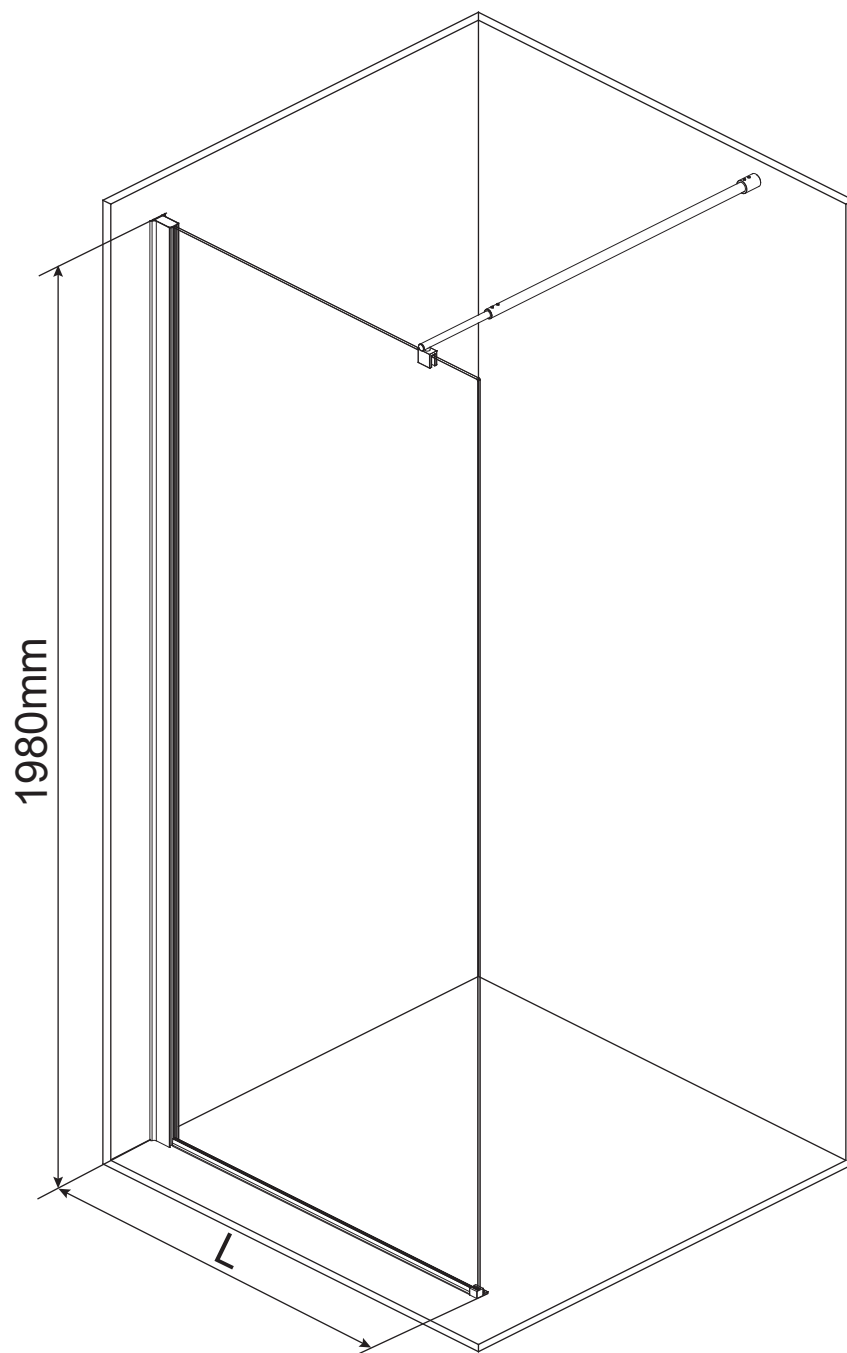

## KTS WALK-IN

A	x4	 ST4X30	G1	x1	
H1	x2	 ST4X30	H2	x1	
B	x6		C2	x1	
E	x1		G2	x3	 ST3.5X9.5
F	x1		C1	x3	
C3	x1		W	x1	
C3	x1		D1	x1	 Ø2.8 mm
			D1	x1	

1	x1		6	x4	
1	x1		7	x2	
2	x1		8	x3	
2	x1		9	x3	
3	x1		11	x1	
3	x1		11	x1	
3	x1		12	x3	
4	x1			x1	
5	x4				

P5-P17

+

P18-P32

X2

P33-P43

**L:**

800     750mm-770mm

900     850mm-870mm

1000    950mm-970mm

**W:**

800	785mm-800mm
900	885mm-900mm
1000	985mm-1000mm

P11-P12

P13-P14

L:		W:	
800	780mm-800mm	800	785mm-800mm
900	880mm-900mm	900	885mm-900mm
1000	980mm-1000mm	1000	985mm-1000mm

L:		W:	
800	780mm-800mm	800	785mm-800mm
900	880mm-900mm	900	885mm-900mm
1000	980mm-1000mm	1000	985mm-1000mm

L:

800      750mm-770mm

900      850mm-870mm

1000    950mm-970mm