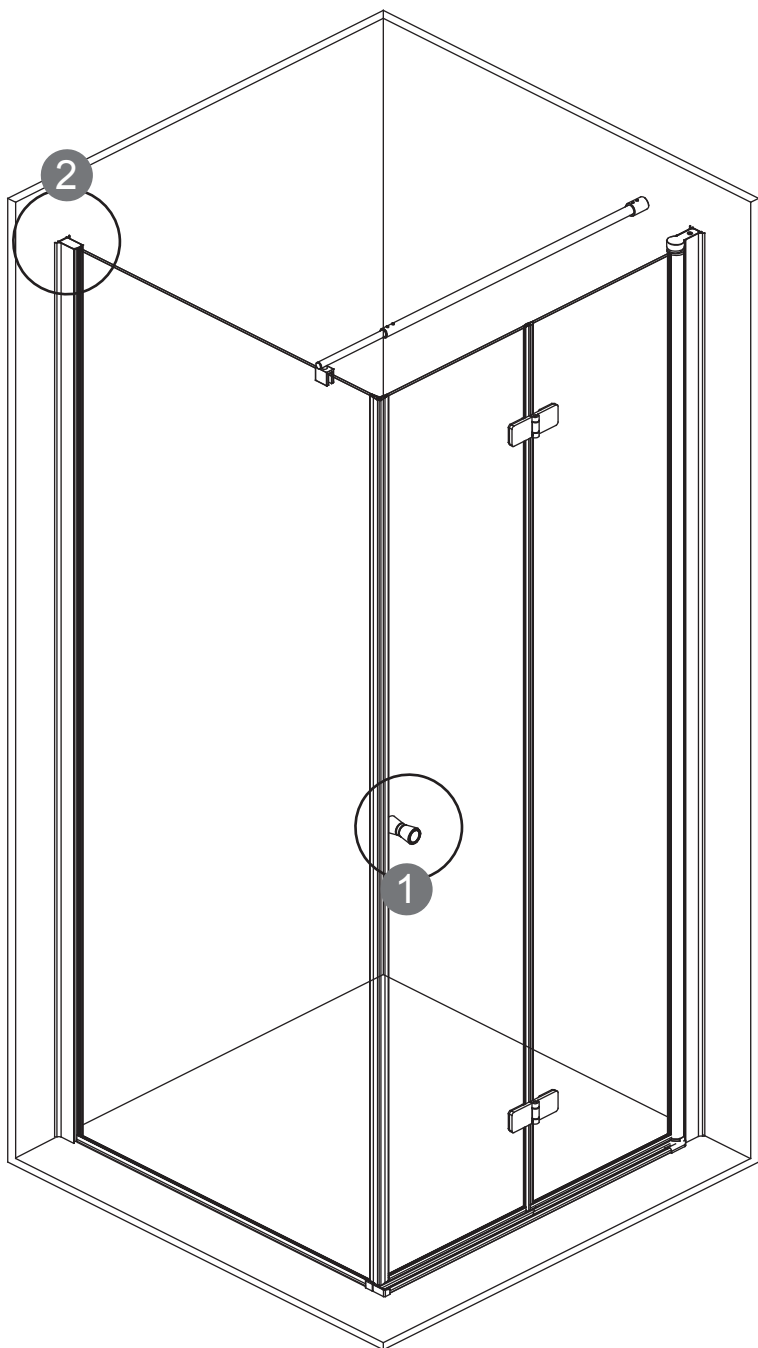

## KTS WALK-IN

A	x4	 ST4X30	G1	x1	
H1	x2	 ST4X30	H2	x1	
B	x6		C2	x1	
E	x1		G2	x3	 ST3.5X9.5
F	x1		C1	x3	
C3	x1		W	x1	
C3	x1		D1	x1	 Ø2.8 mm
			D1	x1	

1	x1		6	x4	
1	x1		7	x2	
2	x1		8	x3	
2	x1		9	x3	
3	x1		11	x1	
3	x1		11	x1	
3	x1		12	x3	
4	x1			x1	
5	x4				

P5-P17

+

P18-P32

X2

P33-P43

**L:**

800     750mm-770mm

900     850mm-870mm

1000    950mm-970mm

**W:**

800	785mm-800mm
900	885mm-900mm
1000	985mm-1000mm

P11-P12

P13-P14

L:		W:	
800	780mm-800mm	800	785mm-800mm
900	880mm-900mm	900	885mm-900mm
1000	980mm-1000mm	1000	985mm-1000mm

L:		W:	
800	780mm-800mm	800	785mm-800mm
900	880mm-900mm	900	885mm-900mm
1000	980mm-1000mm	1000	985mm-1000mm

L:

800      750mm-770mm

900      850mm-870mm

1000    950mm-970mm