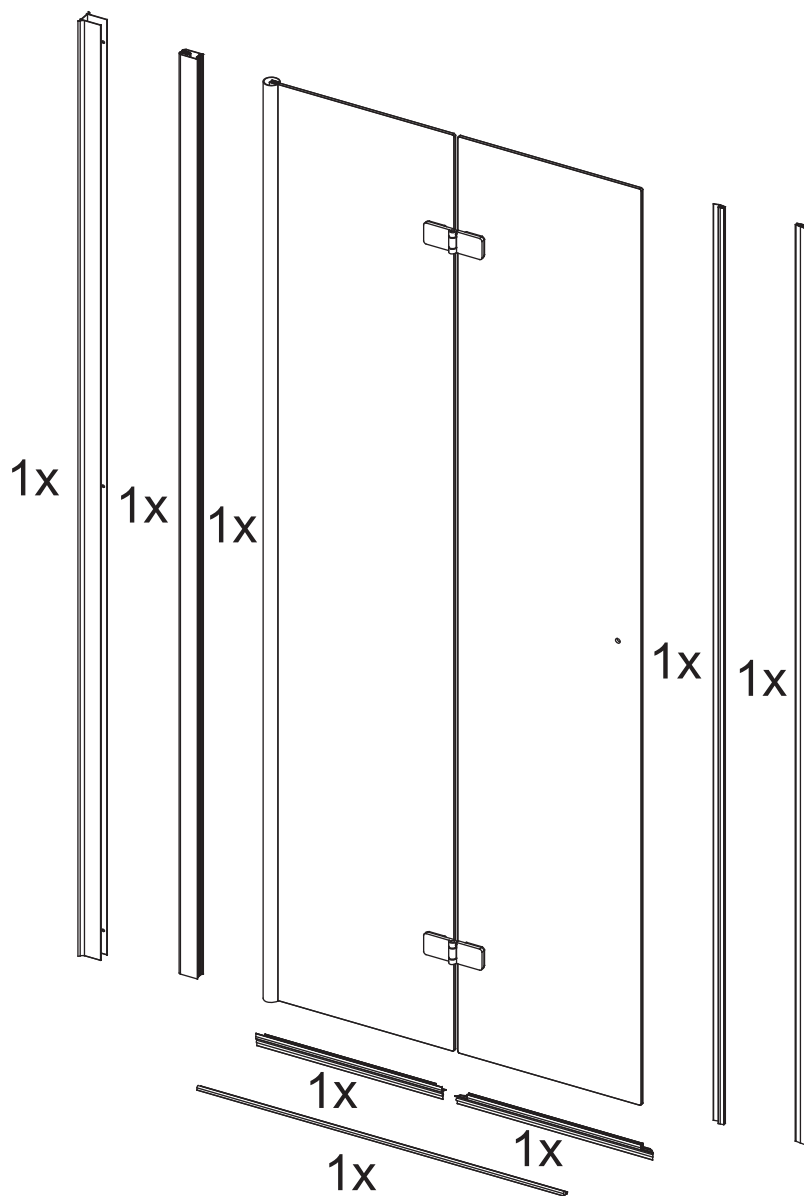

## KTS WALK-IN

A	x4	 ST4X30	G1	x1	
H1	x2	 ST4X30	H2	x1	
B	x6		C2	x1	
E	x1		G2	x3	 ST3.5X9.5
F	x1		C1	x3	
C3	x1		W	x1	
C3	x1		D1	x1	 Ø2.8 mm
			D1	x1	

1	x1		6	x4	
1	x1		7	x2	
2	x1		8	x3	
2	x1		9	x3	
3	x1		11	x1	
3	x1		11	x1	
3	x1		12	x3	
4	x1			x1	
5	x4				

P5-P17

+

P18-P32

X2

P33-P43

**L:**

800     750mm-770mm

900     850mm-870mm

1000    950mm-970mm

**W:**

800	785mm-800mm
900	885mm-900mm
1000	985mm-1000mm

P11-P12

P13-P14

L:		W:	
800	780mm-800mm	800	785mm-800mm
900	880mm-900mm	900	885mm-900mm
1000	980mm-1000mm	1000	985mm-1000mm

L:		W:	
800	780mm-800mm	800	785mm-800mm
900	880mm-900mm	900	885mm-900mm
1000	980mm-1000mm	1000	985mm-1000mm

L:

800      750mm-770mm

900      850mm-870mm

1000    950mm-970mm