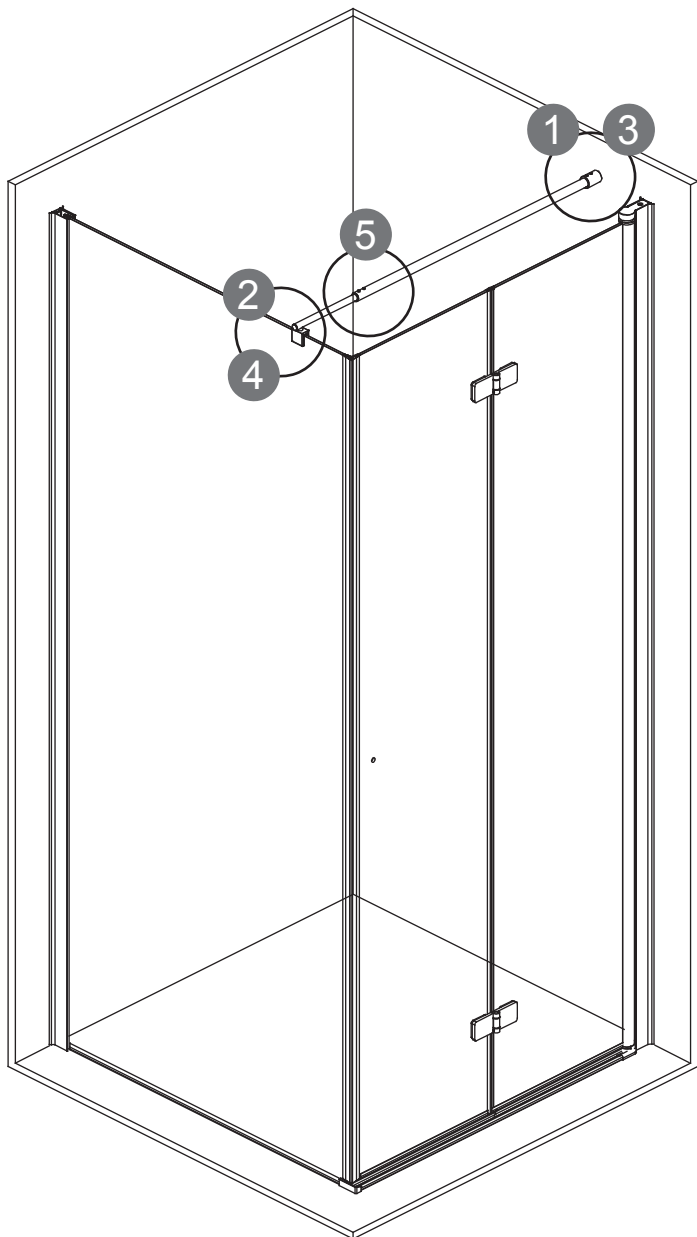

## KTS WALK-IN

A	x4	 ST4X30	G1	x1	
H1	x2	 ST4X30	H2	x1	
B	x6		C2	x1	
E	x1		G2	x3	 ST3.5X9.5
F	x1		C1	x3	
C3	x1		W	x1	
C3	x1		D1	x1	 Ø2.8 mm
			D1	x1	

1	x1		6	x4	
1	x1		7	x2	
2	x1		8	x3	
2	x1		9	x3	
3	x1		11	x1	
3	x1		11	x1	
3	x1		12	x3	
4	x1			x1	
5	x4				

P5-P17

+

P18-P32

X2

P33-P43

**L:**

800     750mm-770mm

900     850mm-870mm

1000    950mm-970mm

**W:**

800	785mm-800mm
900	885mm-900mm
1000	985mm-1000mm

P11-P12

P13-P14

L:		W:	
800	780mm-800mm	800	785mm-800mm
900	880mm-900mm	900	885mm-900mm
1000	980mm-1000mm	1000	985mm-1000mm

L:		W:	
800	780mm-800mm	800	785mm-800mm
900	880mm-900mm	900	885mm-900mm
1000	980mm-1000mm	1000	985mm-1000mm

L:

800      750mm-770mm

900      850mm-870mm

1000    950mm-970mm