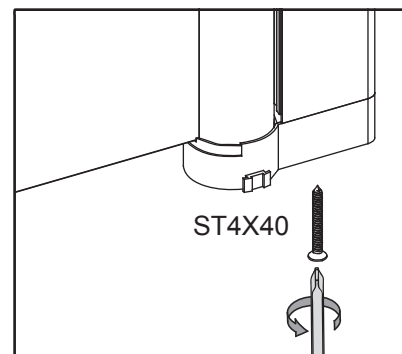

## KTS WALK-IN

A	x4	 ST4X30	G1	x1	
H1	x2	 ST4X30	H2	x1	
B	x6		C2	x1	
E	x1		G2	x3	 ST3.5X9.5
F	x1		C1	x3	
C3	x1		W	x1	
C3	x1		D1	x1	 Ø2.8 mm
			D1	x1	

1	x1		6	x4	
1	x1		7	x2	
2	x1		8	x3	
2	x1		9	x3	
3	x1		11	x1	
3	x1		11	x1	
3	x1		12	x3	
4	x1			x1	
5	x4				

P5-P17

+

P18-P32

X2

P33-P43

**L:**

800     750mm-770mm

900     850mm-870mm

1000    950mm-970mm

**W:**

800	785mm-800mm
900	885mm-900mm
1000	985mm-1000mm

P11-P12

P13-P14

L:		W:	
800	780mm-800mm	800	785mm-800mm
900	880mm-900mm	900	885mm-900mm
1000	980mm-1000mm	1000	985mm-1000mm

L:		W:	
800	780mm-800mm	800	785mm-800mm
900	880mm-900mm	900	885mm-900mm
1000	980mm-1000mm	1000	985mm-1000mm

L:

800      750mm-770mm

900      850mm-870mm

1000    950mm-970mm