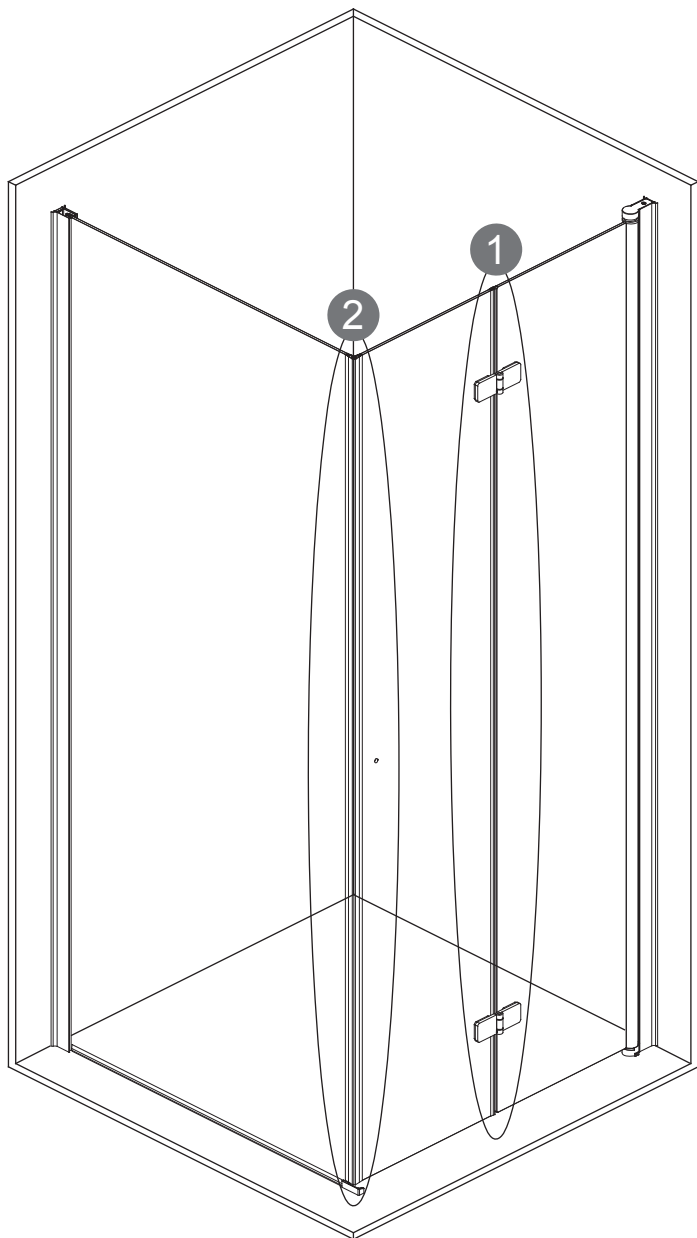

KTS WALK-IN

A	x4		G1	x1	
		ST4X30			
H1	x2		H2	x1	
		ST4X30			
B	x6		C2	x1	
E	x1		G2	x3	
					ST3.5X9.5
F	x1		C1	x3	
C3	x1		W	x1	
C3	x1		D1	x1	
					Ø2.8 mm
			D1	x1	

1	x1		6	x4	
1	x1		7	x2	 ST4X40
2	x1		8	x3	
2	x1		9	x3	
3	x1		11	x1	
3	x1		11	x1	
3	x1		12	x3	 ST3.5X9.5
4	x1			x1	 Ø2.8 mm
5	x4	 ST4X30			

P5-P17

+

P18-P32

X2

P33-P43

L:

800 750mm-770mm

900 850mm-870mm

1000 950mm-970mm

W:

800	785mm-800mm
900	885mm-900mm
1000	985mm-1000mm

P11-P12

P13-P14

L:		W:	
800	780mm-800mm	800	785mm-800mm
900	880mm-900mm	900	885mm-900mm
1000	980mm-1000mm	1000	985mm-1000mm

L:		W:	
800	780mm-800mm	800	785mm-800mm
900	880mm-900mm	900	885mm-900mm
1000	980mm-1000mm	1000	985mm-1000mm

L:

800 750mm-770mm

900 850mm-870mm

1000 950mm-970mm