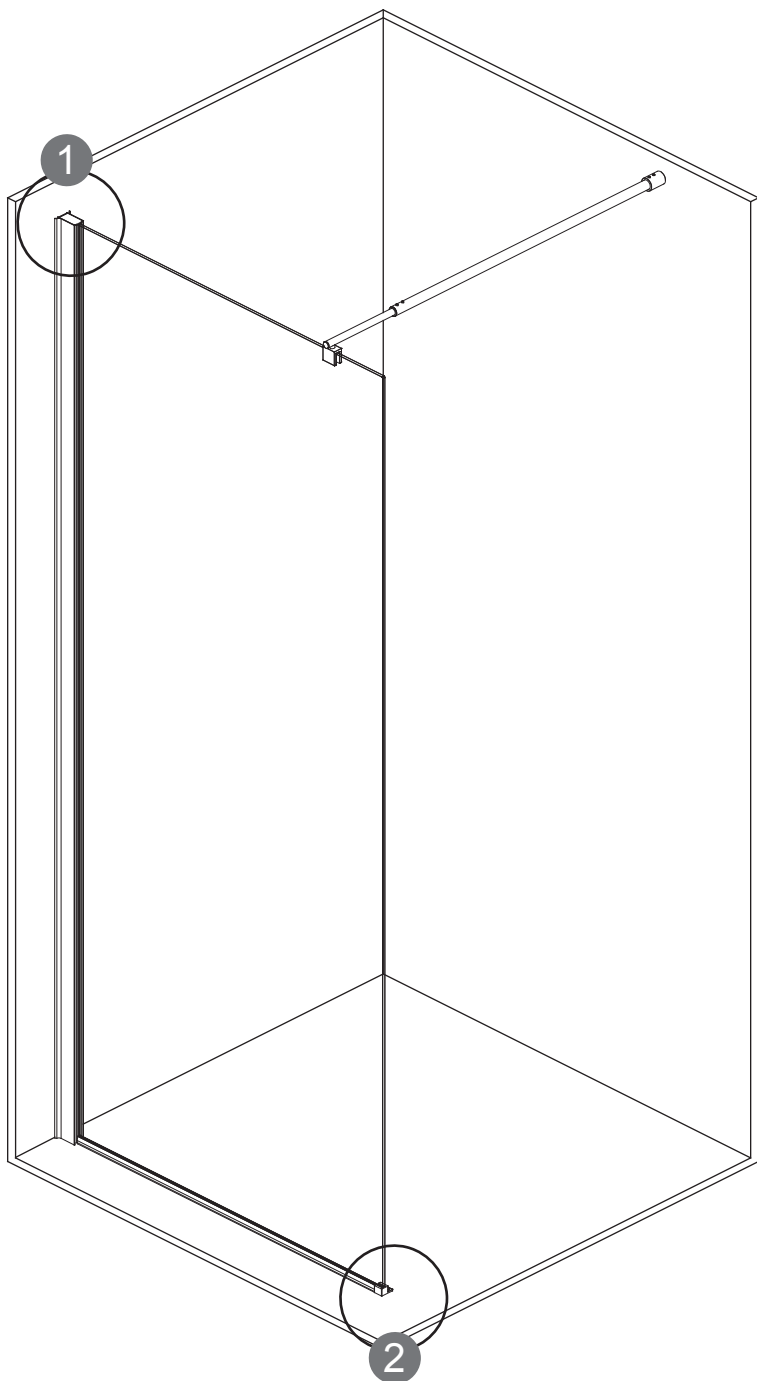

KTS WALK-IN

A	x4		G1	x1	
		ST4X30			
H1	x2		H2	x1	
		ST4X30			
B	x6		C2	x1	
E	x1		G2	x3	
					ST3.5X9.5
F	x1		C1	x3	
C3	x1		W	x1	
C3	x1		D1	x1	
					Ø2.8 mm
			D1	x1	

1	x1		6	x4	
1	x1		7	x2	 ST4X40
2	x1		8	x3	
2	x1		9	x3	
3	x1		11	x1	
3	x1		11	x1	
3	x1		12	x3	 ST3.5X9.5
4	x1			x1	 Ø2.8 mm
5	x4	 ST4X30			

P5-P17

+

P18-P32

X2

P33-P43

L:

800 750mm-770mm

900 850mm-870mm

1000 950mm-970mm

W:

800	785mm-800mm
900	885mm-900mm
1000	985mm-1000mm

P11-P12

P13-P14

L:		W:	
800	780mm-800mm	800	785mm-800mm
900	880mm-900mm	900	885mm-900mm
1000	980mm-1000mm	1000	985mm-1000mm

L:		W:	
800	780mm-800mm	800	785mm-800mm
900	880mm-900mm	900	885mm-900mm
1000	980mm-1000mm	1000	985mm-1000mm

L:

800 750mm-770mm

900 850mm-870mm

1000 950mm-970mm