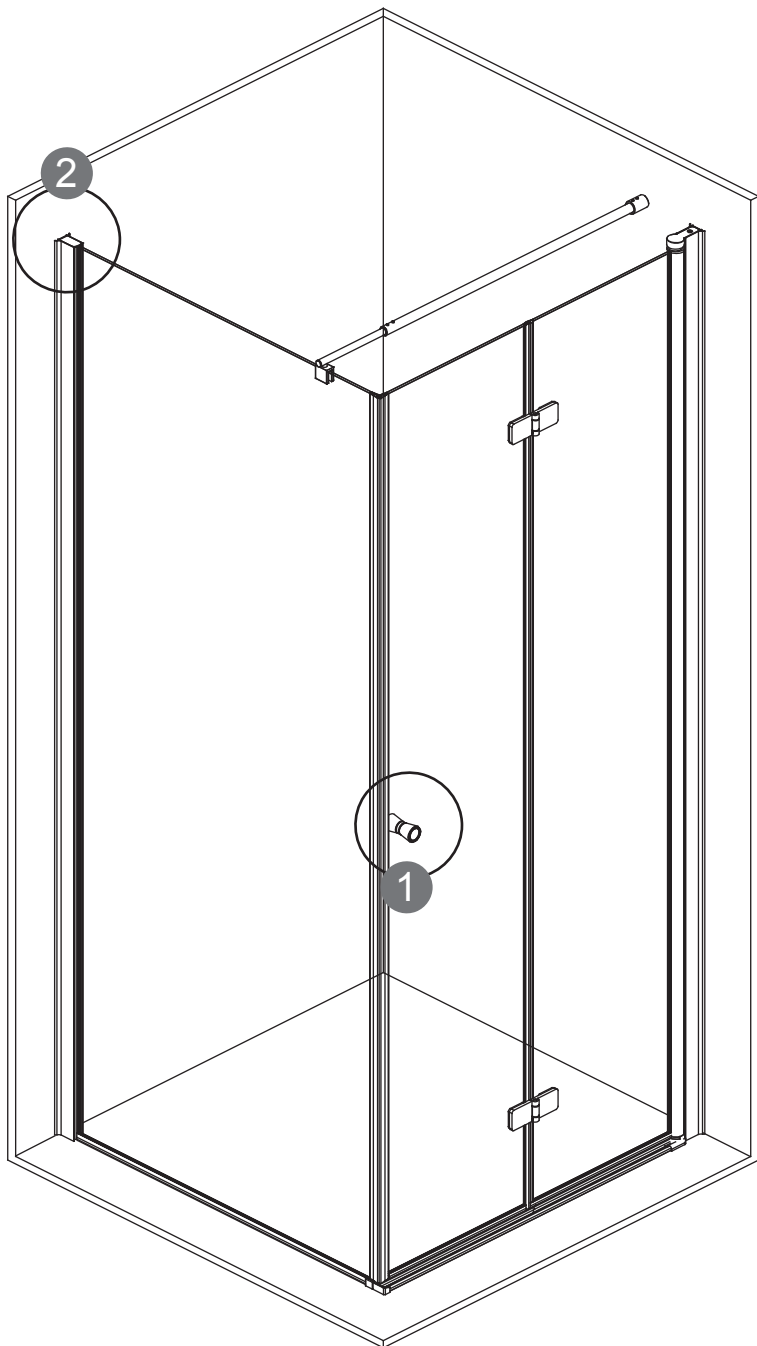

KTS WALK-IN

A	x4		G1	x1	
		ST4X30			
H1	x2		H2	x1	
		ST4X30			
B	x6		C2	x1	
E	x1		G2	x3	
					ST3.5X9.5
F	x1		C1	x3	
C3	x1		W	x1	
C3	x1		D1	x1	
					Ø2.8 mm
			D1	x1	

1	x1		6	x4	
1	x1		7	x2	 ST4X40
2	x1		8	x3	
2	x1		9	x3	
3	x1		11	x1	
3	x1		11	x1	
3	x1		12	x3	 ST3.5X9.5
4	x1			x1	 Ø2.8 mm
5	x4	 ST4X30			

P5-P17

+

P18-P32

X2

P33-P43

L:

800 750mm-770mm

900 850mm-870mm

1000 950mm-970mm

W:

800	785mm-800mm
900	885mm-900mm
1000	985mm-1000mm

P11-P12

P13-P14

L:		W:	
800	780mm-800mm	800	785mm-800mm
900	880mm-900mm	900	885mm-900mm
1000	980mm-1000mm	1000	985mm-1000mm

L:		W:	
800	780mm-800mm	800	785mm-800mm
900	880mm-900mm	900	885mm-900mm
1000	980mm-1000mm	1000	985mm-1000mm

L:

800 750mm-770mm

900 850mm-870mm

1000 950mm-970mm