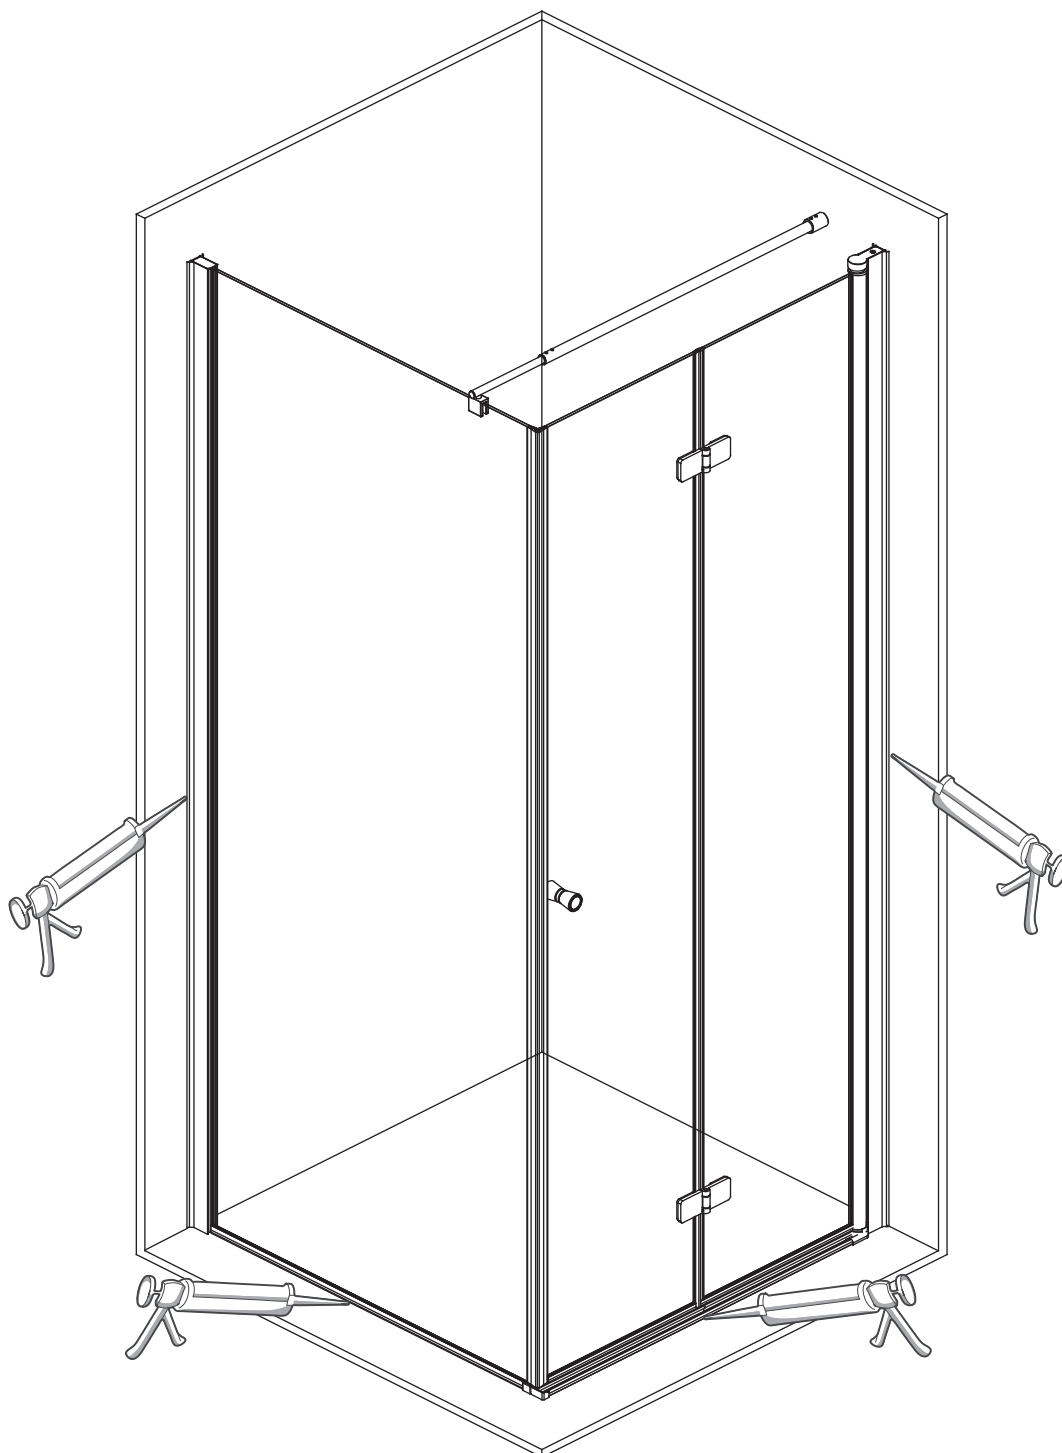

KTS WALK-IN

A	x4		G1	x1	
		ST4X30			
H1	x2		H2	x1	
		ST4X30			
B	x6		C2	x1	
E	x1		G2	x3	
					ST3.5X9.5
F	x1		C1	x3	
C3	x1		W	x1	
C3	x1		D1	x1	
					Ø2.8 mm
			D1	x1	

1	x1		6	x4	
1	x1		7	x2	 ST4X40
2	x1		8	x3	
2	x1		9	x3	
3	x1		11	x1	
3	x1		11	x1	
3	x1		12	x3	 ST3.5X9.5
4	x1			x1	 Ø2.8 mm
5	x4	 ST4X30			

P5-P17

+

P18-P32

X2

P33-P43

L:

800 750mm-770mm

900 850mm-870mm

1000 950mm-970mm

W:

800	785mm-800mm
900	885mm-900mm
1000	985mm-1000mm

P11-P12

P13-P14

L:		W:	
800	780mm-800mm	800	785mm-800mm
900	880mm-900mm	900	885mm-900mm
1000	980mm-1000mm	1000	985mm-1000mm

L:		W:	
800	780mm-800mm	800	785mm-800mm
900	880mm-900mm	900	885mm-900mm
1000	980mm-1000mm	1000	985mm-1000mm

L:

800 750mm-770mm

900 850mm-870mm

1000 950mm-970mm