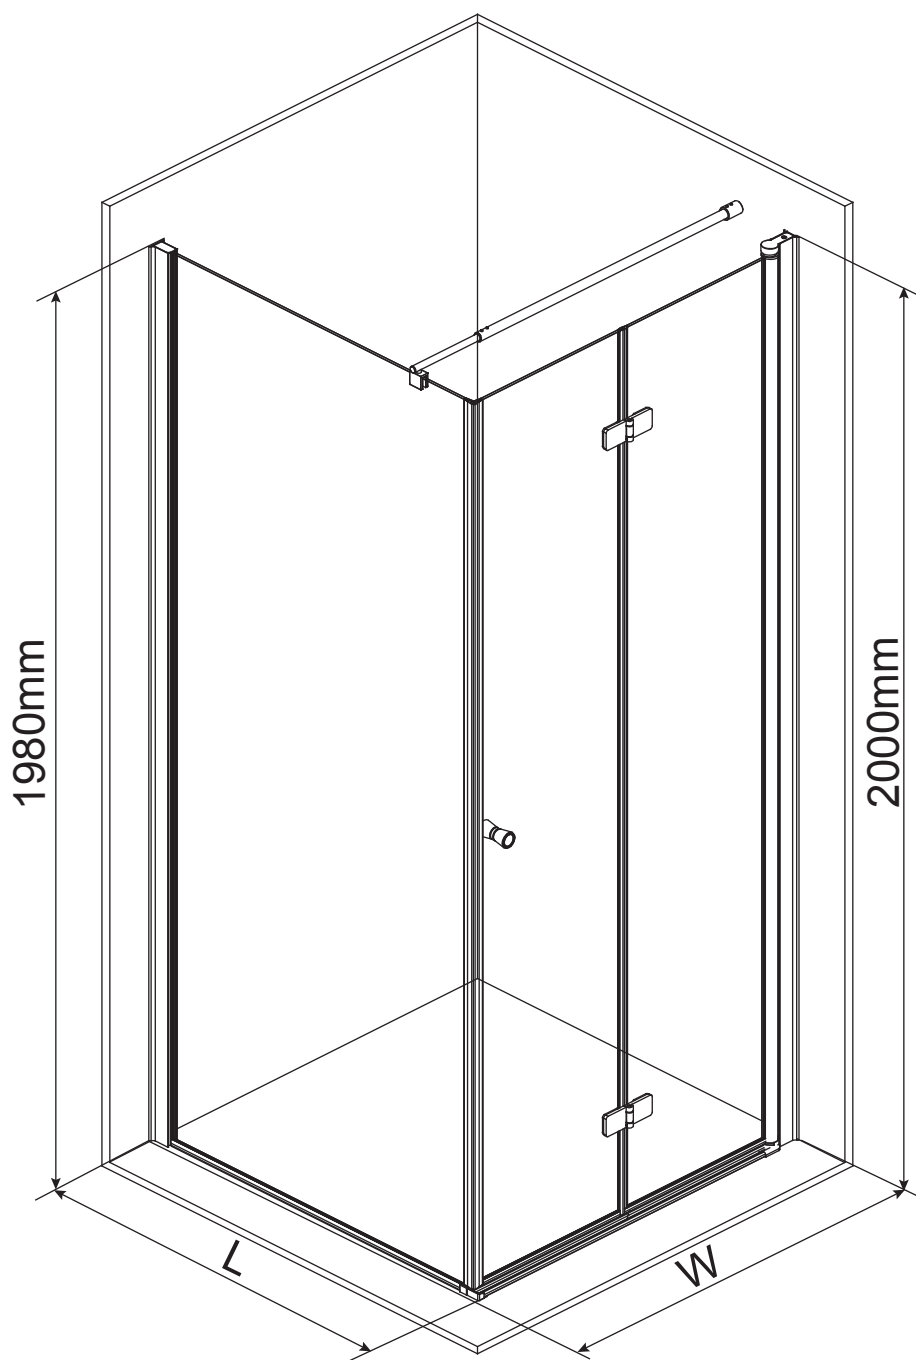

KTS WALK-IN

A	x4		G1	x1	
		ST4X30			
H1	x2		H2	x1	
		ST4X30			
B	x6		C2	x1	
E	x1		G2	x3	
					ST3.5X9.5
F	x1		C1	x3	
C3	x1		W	x1	
C3	x1		D1	x1	
					Ø2.8 mm
			D1	x1	

1	x1		6	x4	
1	x1		7	x2	 ST4X40
2	x1		8	x3	
2	x1		9	x3	
3	x1		11	x1	
3	x1		11	x1	
3	x1		12	x3	 ST3.5X9.5
4	x1			x1	 Ø2.8 mm
5	x4	 ST4X30			

P5-P17

+

P18-P32

X2

P33-P43

L:

800 750mm-770mm

900 850mm-870mm

1000 950mm-970mm

W:

800	785mm-800mm
900	885mm-900mm
1000	985mm-1000mm

P11-P12

P13-P14

L:		W:	
800	780mm-800mm	800	785mm-800mm
900	880mm-900mm	900	885mm-900mm
1000	980mm-1000mm	1000	985mm-1000mm

L:		W:	
800	780mm-800mm	800	785mm-800mm
900	880mm-900mm	900	885mm-900mm
1000	980mm-1000mm	1000	985mm-1000mm

L:

800 750mm-770mm

900 850mm-870mm

1000 950mm-970mm