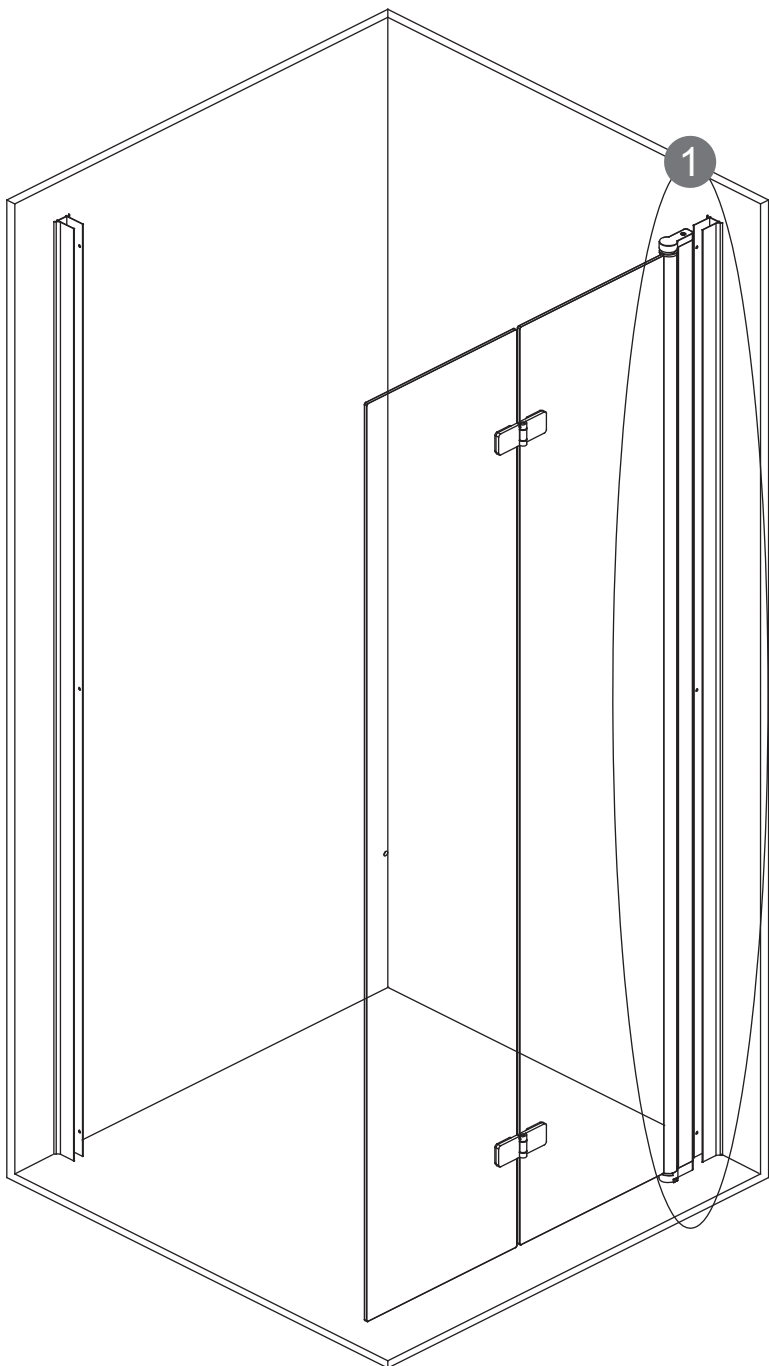

KTS WALK-IN

A	x4		G1	x1	
		ST4X30			
H1	x2		H2	x1	
		ST4X30			
B	x6		C2	x1	
E	x1		G2	x3	
					ST3.5X9.5
F	x1		C1	x3	
C3	x1		W	x1	
C3	x1		D1	x1	
					Ø2.8 mm
			D1	x1	

1	x1		6	x4	
1	x1		7	x2	 ST4X40
2	x1		8	x3	
2	x1		9	x3	
3	x1		11	x1	
3	x1		11	x1	
3	x1		12	x3	 ST3.5X9.5
4	x1			x1	 Ø2.8 mm
5	x4	 ST4X30			

P5-P17

+

P18-P32

X2

P33-P43

L:

800 750mm-770mm

900 850mm-870mm

1000 950mm-970mm

W:

800	785mm-800mm
900	885mm-900mm
1000	985mm-1000mm

P11-P12

P13-P14

L:		W:	
800	780mm-800mm	800	785mm-800mm
900	880mm-900mm	900	885mm-900mm
1000	980mm-1000mm	1000	985mm-1000mm

L:		W:	
800	780mm-800mm	800	785mm-800mm
900	880mm-900mm	900	885mm-900mm
1000	980mm-1000mm	1000	985mm-1000mm

L:

800 750mm-770mm

900 850mm-870mm

1000 950mm-970mm