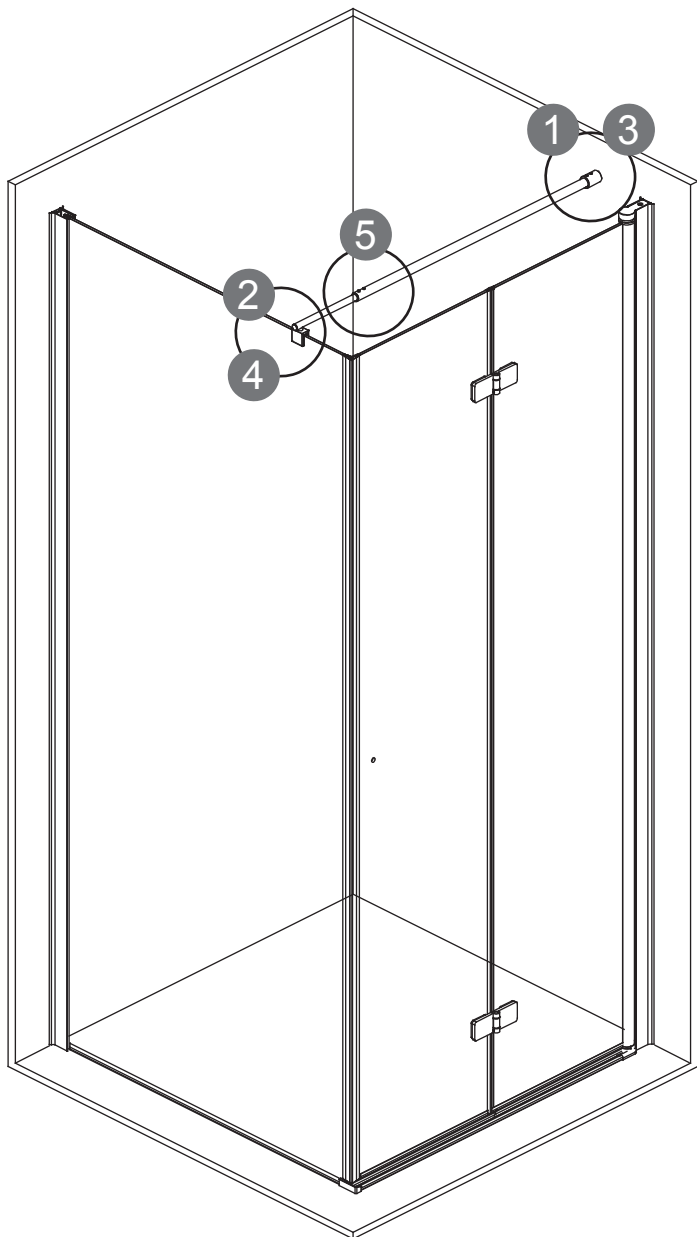

KTS WALK-IN

A	x4		G1	x1	
		ST4X30			
H1	x2		H2	x1	
		ST4X30			
B	x6		C2	x1	
E	x1		G2	x3	
					ST3.5X9.5
F	x1		C1	x3	
C3	x1		W	x1	
C3	x1		D1	x1	
					Ø2.8 mm
			D1	x1	

1	x1		6	x4	
1	x1		7	x2	 ST4X40
2	x1		8	x3	
2	x1		9	x3	
3	x1		11	x1	
3	x1		11	x1	
3	x1		12	x3	 ST3.5X9.5
4	x1			x1	 Ø2.8 mm
5	x4	 ST4X30			

P5-P17

+

P18-P32

X2

P33-P43

L:

800 750mm-770mm

900 850mm-870mm

1000 950mm-970mm

W:

800	785mm-800mm
900	885mm-900mm
1000	985mm-1000mm

P11-P12

P13-P14

L:		W:	
800	780mm-800mm	800	785mm-800mm
900	880mm-900mm	900	885mm-900mm
1000	980mm-1000mm	1000	985mm-1000mm

L:		W:	
800	780mm-800mm	800	785mm-800mm
900	880mm-900mm	900	885mm-900mm
1000	980mm-1000mm	1000	985mm-1000mm

L:

800 750mm-770mm

900 850mm-870mm

1000 950mm-970mm