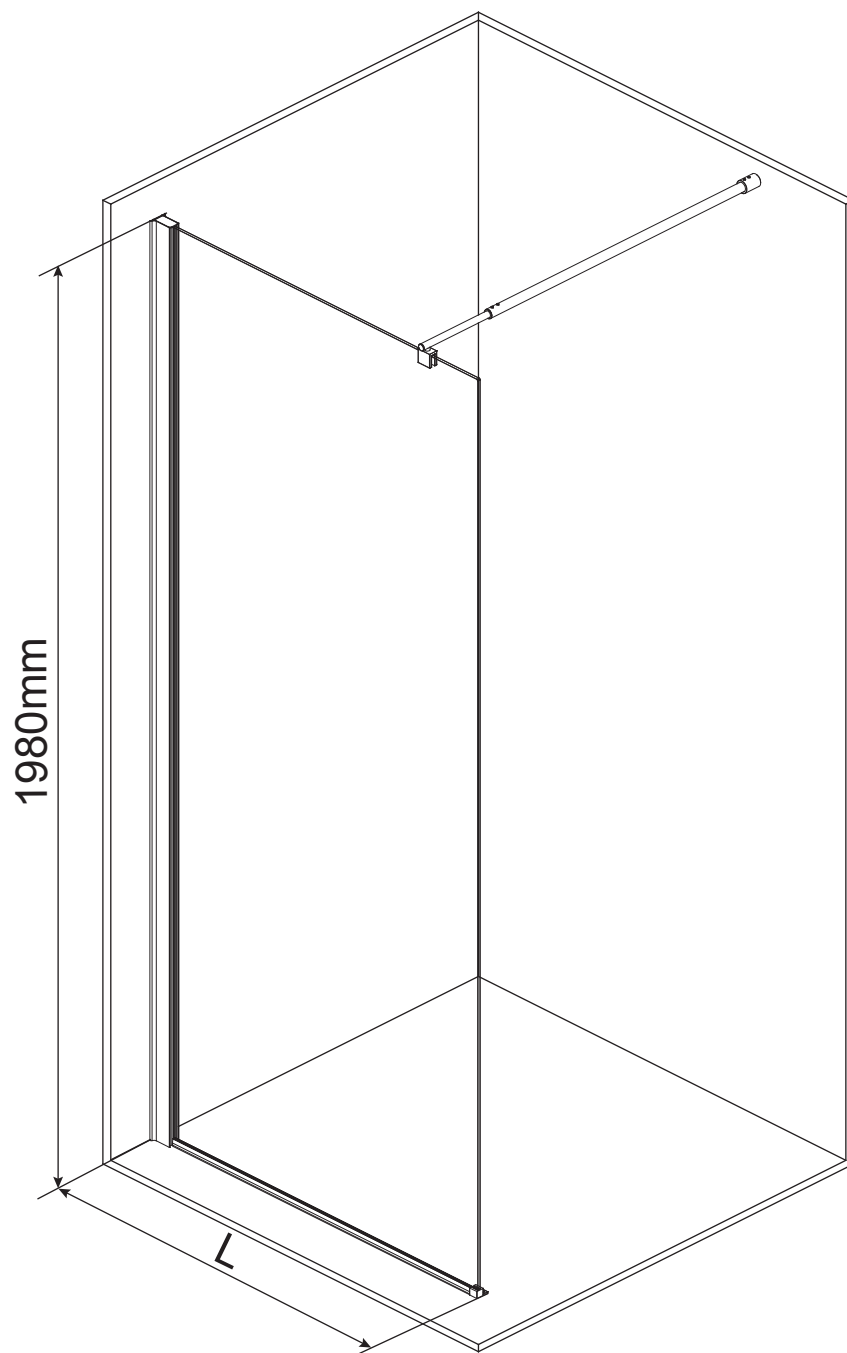

KTS WALK-IN

A	x4		G1	x1	
		ST4X30			
H1	x2		H2	x1	
		ST4X30			
B	x6		C2	x1	
E	x1		G2	x3	
					ST3.5X9.5
F	x1		C1	x3	
C3	x1		W	x1	
C3	x1		D1	x1	
					Ø2.8 mm
			D1	x1	

1	x1		6	x4	
1	x1		7	x2	 ST4X40
2	x1		8	x3	
2	x1		9	x3	
3	x1		11	x1	
3	x1		11	x1	
3	x1		12	x3	 ST3.5X9.5
4	x1			x1	 Ø2.8 mm
5	x4	 ST4X30			

P5-P17

+

P18-P32

X2

P33-P43

L:

800 750mm-770mm

900 850mm-870mm

1000 950mm-970mm

W:

800	785mm-800mm
900	885mm-900mm
1000	985mm-1000mm

P11-P12

P13-P14

L:		W:	
800	780mm-800mm	800	785mm-800mm
900	880mm-900mm	900	885mm-900mm
1000	980mm-1000mm	1000	985mm-1000mm

L:		W:	
800	780mm-800mm	800	785mm-800mm
900	880mm-900mm	900	885mm-900mm
1000	980mm-1000mm	1000	985mm-1000mm

L:

800 750mm-770mm

900 850mm-870mm

1000 950mm-970mm