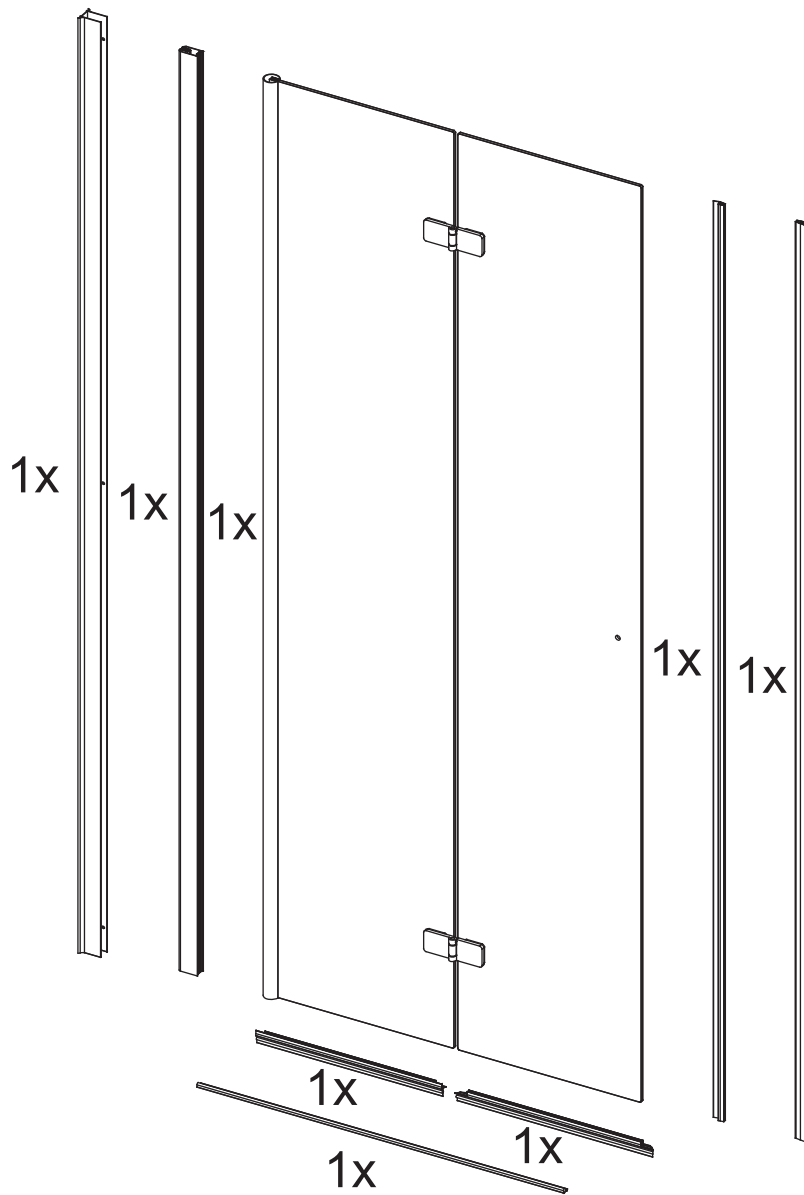

KTS WALK-IN

A	x4		G1	x1	
		ST4X30			
H1	x2		H2	x1	
		ST4X30			
B	x6		C2	x1	
E	x1		G2	x3	
					ST3.5X9.5
F	x1		C1	x3	
C3	x1		W	x1	
C3	x1		D1	x1	
					Ø2.8 mm
			D1	x1	

1	x1		6	x4	
1	x1		7	x2	 ST4X40
2	x1		8	x3	
2	x1		9	x3	
3	x1		11	x1	
3	x1		11	x1	
3	x1		12	x3	 ST3.5X9.5
4	x1			x1	 Ø2.8 mm
5	x4	 ST4X30			

P5-P17

+

P18-P32

X2

P33-P43

L:

800 750mm-770mm

900 850mm-870mm

1000 950mm-970mm

W:

800	785mm-800mm
900	885mm-900mm
1000	985mm-1000mm

P11-P12

P13-P14

L:		W:	
800	780mm-800mm	800	785mm-800mm
900	880mm-900mm	900	885mm-900mm
1000	980mm-1000mm	1000	985mm-1000mm

L:		W:	
800	780mm-800mm	800	785mm-800mm
900	880mm-900mm	900	885mm-900mm
1000	980mm-1000mm	1000	985mm-1000mm

L:

800 750mm-770mm

900 850mm-870mm

1000 950mm-970mm