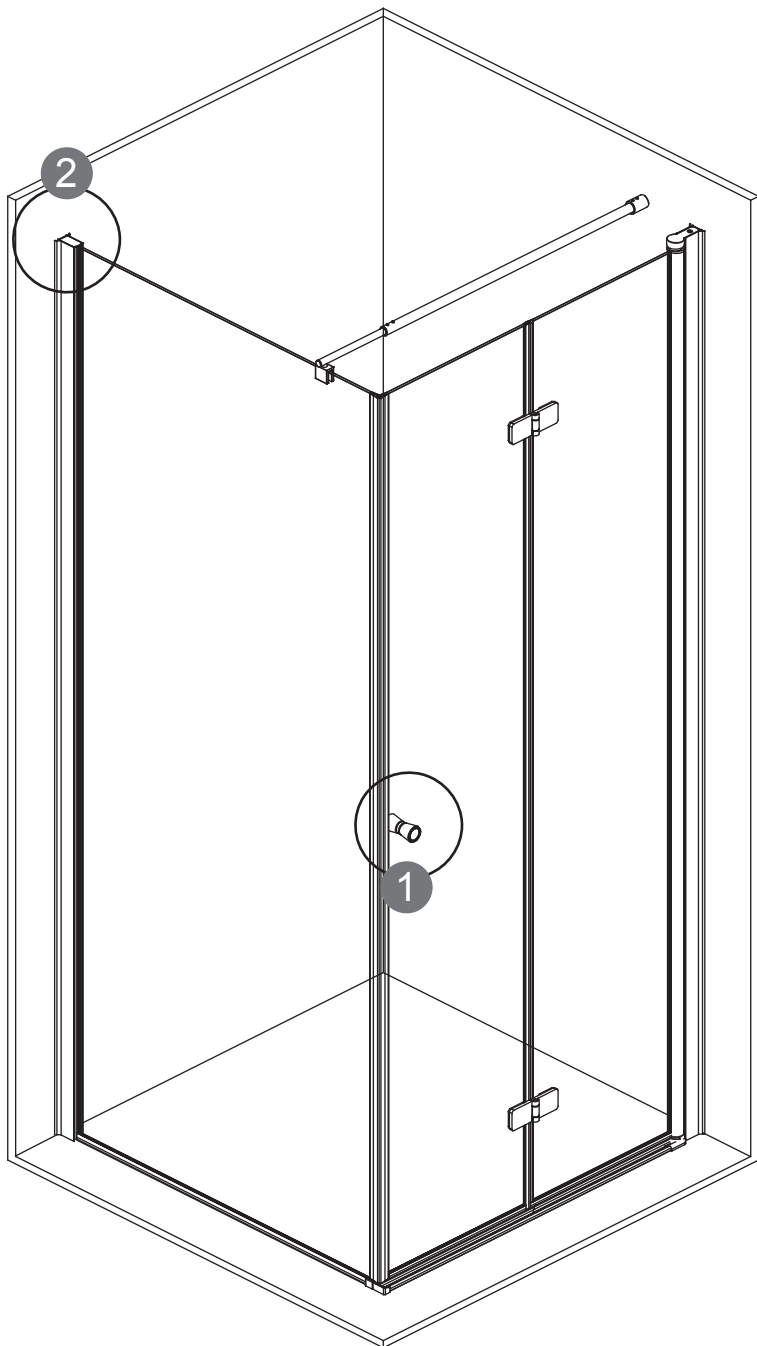

## KTS WALK-IN

A	x4		G1	x1	
		ST4X30			
H1	x2		H2	x1	
		ST4X30			
B	x6		C2	x1	
E	x1		G2	x3	
					ST3.5X9.5
F	x1		C1	x3	
C3	x1		W	x1	
C3	x1		D1	x1	
					Ø2.8 mm
			D1	x1	

1	x1		6	x4	
1	x1		7	x2	
2	x1		8	x3	
2	x1		9	x3	
3	x1		11	x1	
3	x1		11	x1	
3	x1		12	x3	
4	x1			x1	
5	x4				

P5-P17

+

P18-P32

X2

P33-P43

**L:**

800     750mm-770mm

900     850mm-870mm

1000    950mm-970mm

**W:**

800	785mm-800mm
900	885mm-900mm
1000	985mm-1000mm

P11-P12

P13-P14

L:		W:	
800	780mm-800mm	800	785mm-800mm
900	880mm-900mm	900	885mm-900mm
1000	980mm-1000mm	1000	985mm-1000mm

L:		W:	
800	780mm-800mm	800	785mm-800mm
900	880mm-900mm	900	885mm-900mm
1000	980mm-1000mm	1000	985mm-1000mm

L:

800      750mm-770mm

900      850mm-870mm

1000    950mm-970mm