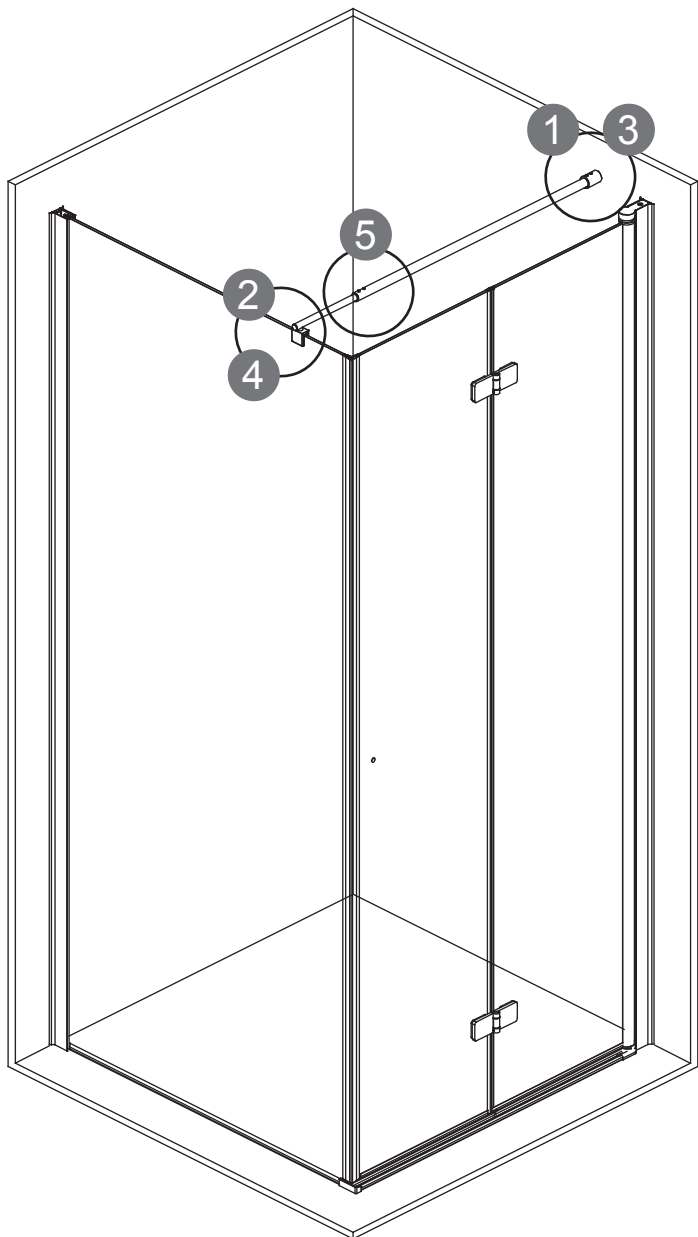

## KTS WALK-IN

A	x4		G1	x1	
		ST4X30			
H1	x2		H2	x1	
		ST4X30			
B	x6		C2	x1	
E	x1		G2	x3	
					ST3.5X9.5
F	x1		C1	x3	
C3	x1		W	x1	
C3	x1		D1	x1	
					Ø2.8 mm
			D1	x1	

1	x1		6	x4	
1	x1		7	x2	
2	x1		8	x3	
2	x1		9	x3	
3	x1		11	x1	
3	x1		11	x1	
3	x1		12	x3	
4	x1			x1	
5	x4				

P5-P17

+

P18-P32

X2

P33-P43

**L:**

800     750mm-770mm

900     850mm-870mm

1000    950mm-970mm

**W:**

800	785mm-800mm
900	885mm-900mm
1000	985mm-1000mm

P11-P12

P13-P14

L:		W:	
800	780mm-800mm	800	785mm-800mm
900	880mm-900mm	900	885mm-900mm
1000	980mm-1000mm	1000	985mm-1000mm

L:		W:	
800	780mm-800mm	800	785mm-800mm
900	880mm-900mm	900	885mm-900mm
1000	980mm-1000mm	1000	985mm-1000mm

L:

800      750mm-770mm

900      850mm-870mm

1000    950mm-970mm