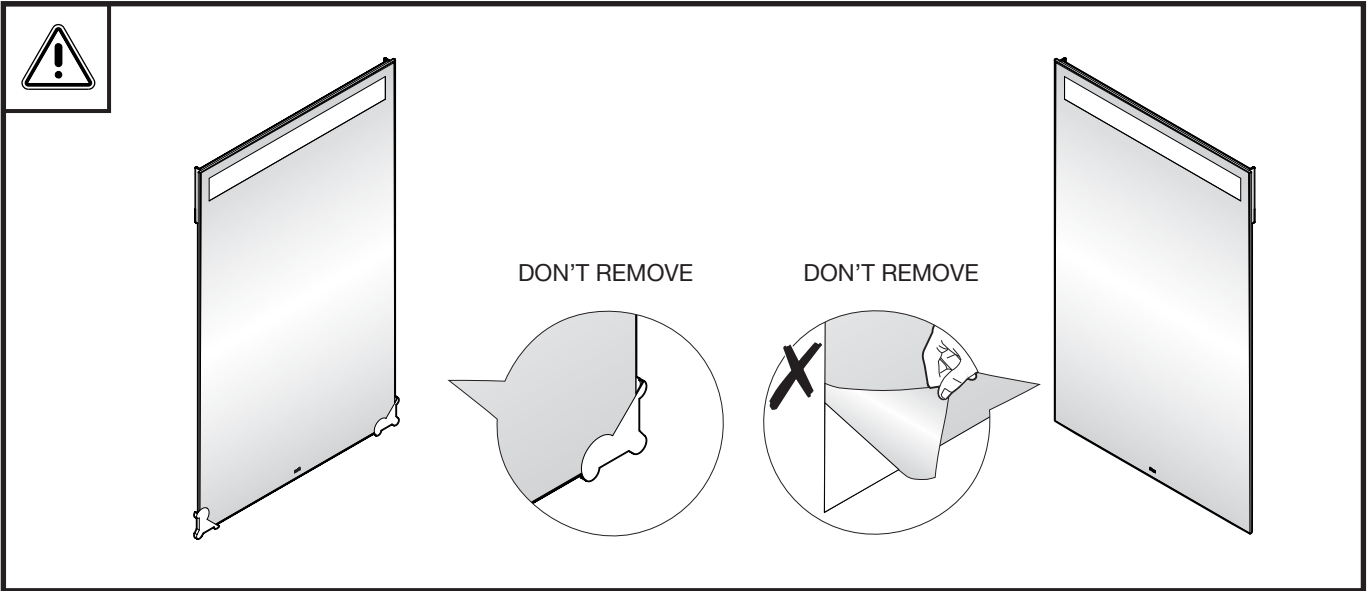

220-240V ~ 50/60Hz
LED Max 1xA W
IP44

W	A
500mm	10
600mm	10
700mm	11
800mm	12
900mm	13
1000mm	15
1100mm	15
1200mm	16

min. 2 x 0,5-1,5mm²

230V

ON/OFF