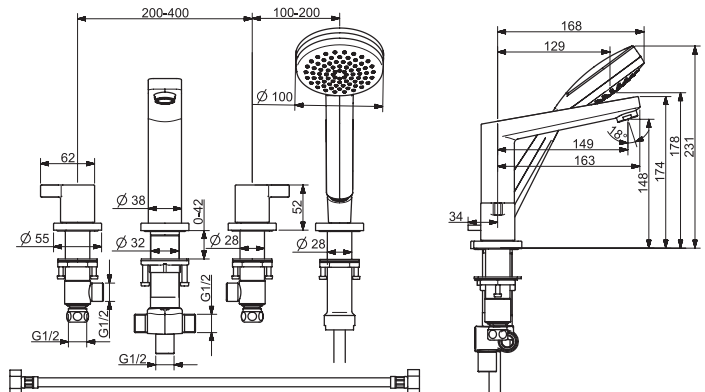

3843

EN 200
50 - 1000 kPa
0.33 / 0,25 l/s (300 kPa)
300 kPa (0.3 l/s)
max. +80°C