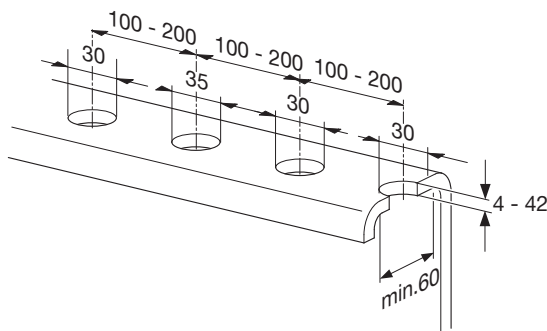

Installation

CZ Montáž
DE Montage
DK Installation
EE Paigaldus
ES Montaje

FI Asennus
FR Installation
IT Montaggio
LT Montavimas
LV Montāža

NL Installatie
NO Montering
PL Instalacja
RO Instalare
RU Установка

SE Installation
SK Inštalácia
UA Встановлення

3843