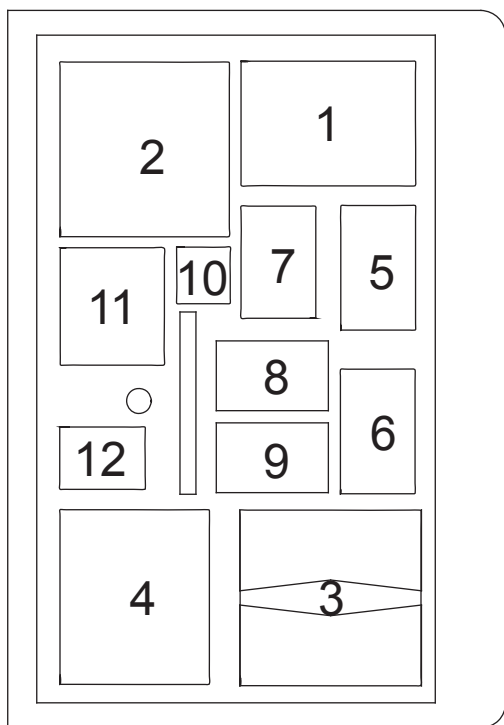

## KTS WALK-IN

A	x4		G1	x1	
		ST4X30			
H1	x2		H2	x1	
		ST4X30			
B	x6		C2	x1	
E	x1		G2	x3	
					ST3.5X9.5
F	x1		C1	x3	
C3	x1		W	x1	
C3	x1		D1	x1	
					Ø2.8 mm
			D1	x1	

1	x1		6	x4	
1	x1		7	x2	
2	x1		8	x3	
2	x1		9	x3	
3	x1		11	x1	
3	x1		11	x1	
3	x1		12	x3	
4	x1			x1	
5	x4				

P5-P17

+

P18-P32

X2

P33-P43

**L:**

800     750mm-770mm

900     850mm-870mm

1000    950mm-970mm

**W:**

800	785mm-800mm
900	885mm-900mm
1000	985mm-1000mm

P11-P12

P13-P14

L:		W:	
800	780mm-800mm	800	785mm-800mm
900	880mm-900mm	900	885mm-900mm
1000	980mm-1000mm	1000	985mm-1000mm

L:		W:	
800	780mm-800mm	800	785mm-800mm
900	880mm-900mm	900	885mm-900mm
1000	980mm-1000mm	1000	985mm-1000mm

L:

800      750mm-770mm

900      850mm-870mm

1000    950mm-970mm