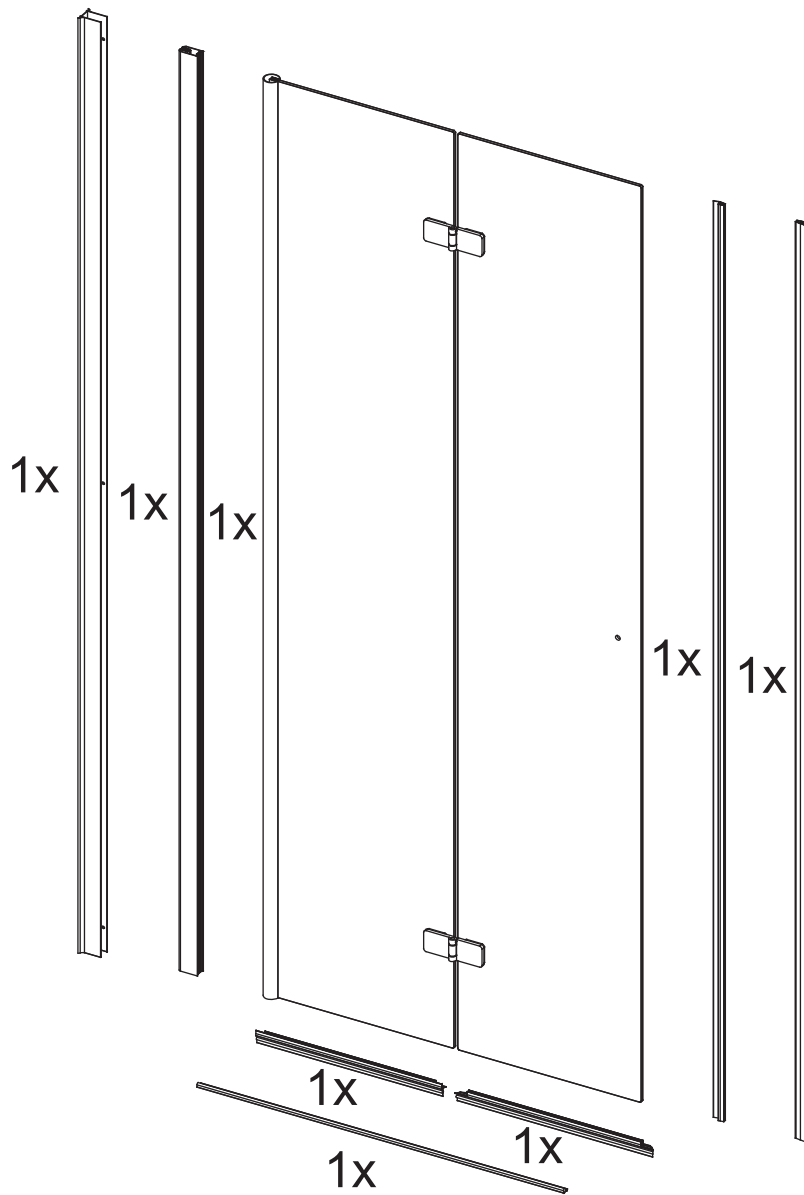

## KTS WALK-IN

A	x4		G1	x1	
		ST4X30			
H1	x2		H2	x1	
		ST4X30			
B	x6		C2	x1	
E	x1		G2	x3	
					ST3.5X9.5
F	x1		C1	x3	
C3	x1		W	x1	
C3	x1		D1	x1	
					Ø2.8 mm
			D1	x1	

1	x1		6	x4	
1	x1		7	x2	
2	x1		8	x3	
2	x1		9	x3	
3	x1		11	x1	
3	x1		11	x1	
3	x1		12	x3	
4	x1			x1	
5	x4				

P5-P17

+

P18-P32

X2

P33-P43

**L:**

800     750mm-770mm

900     850mm-870mm

1000    950mm-970mm

**W:**

800	785mm-800mm
900	885mm-900mm
1000	985mm-1000mm

P11-P12

P13-P14

L:		W:	
800	780mm-800mm	800	785mm-800mm
900	880mm-900mm	900	885mm-900mm
1000	980mm-1000mm	1000	985mm-1000mm

L:		W:	
800	780mm-800mm	800	785mm-800mm
900	880mm-900mm	900	885mm-900mm
1000	980mm-1000mm	1000	985mm-1000mm

L:

800      750mm-770mm

900      850mm-870mm

1000    950mm-970mm