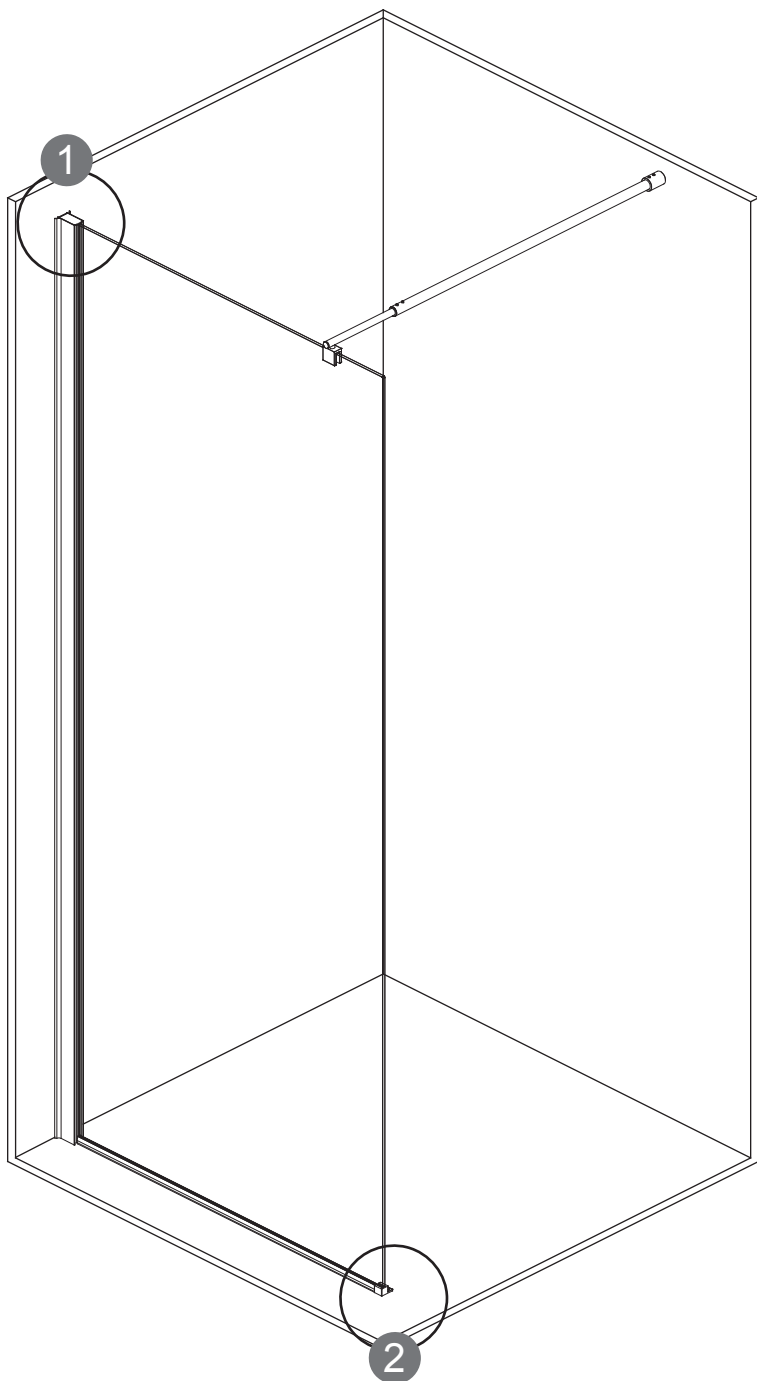

## KTS WALK-IN

A	x4		G1	x1	
		ST4X30			
H1	x2		H2	x1	
		ST4X30			
B	x6		C2	x1	
E	x1		G2	x3	
					ST3.5X9.5
F	x1		C1	x3	
C3	x1		W	x1	
C3	x1		D1	x1	
					Ø2.8 mm
			D1	x1	

1	x1		6	x4	
1	x1		7	x2	
2	x1		8	x3	
2	x1		9	x3	
3	x1		11	x1	
3	x1		11	x1	
3	x1		12	x3	
4	x1			x1	
5	x4				

P5-P17

+

P18-P32

X2

P33-P43

**L:**

800     750mm-770mm

900     850mm-870mm

1000    950mm-970mm

**W:**

800	785mm-800mm
900	885mm-900mm
1000	985mm-1000mm

P11-P12

P13-P14

L:		W:	
800	780mm-800mm	800	785mm-800mm
900	880mm-900mm	900	885mm-900mm
1000	980mm-1000mm	1000	985mm-1000mm

L:		W:	
800	780mm-800mm	800	785mm-800mm
900	880mm-900mm	900	885mm-900mm
1000	980mm-1000mm	1000	985mm-1000mm

L:

800      750mm-770mm

900      850mm-870mm

1000    950mm-970mm