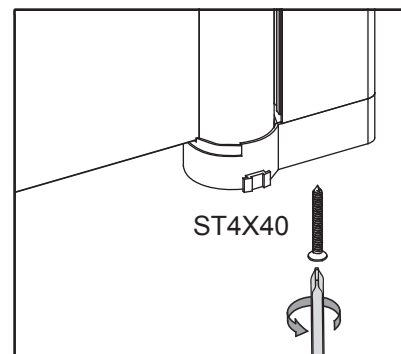

## KTS WALK-IN

A	x4		G1	x1	
		ST4X30			
H1	x2		H2	x1	
		ST4X30			
B	x6		C2	x1	
E	x1		G2	x3	
					ST3.5X9.5
F	x1		C1	x3	
C3	x1		W	x1	
C3	x1		D1	x1	
					Ø2.8 mm
			D1	x1	

1	x1		6	x4	
1	x1		7	x2	
2	x1		8	x3	
2	x1		9	x3	
3	x1		11	x1	
3	x1		11	x1	
3	x1		12	x3	
4	x1			x1	
5	x4				

P5-P17

+

P18-P32

X2

P33-P43

**L:**

800     750mm-770mm

900     850mm-870mm

1000    950mm-970mm

**W:**

800	785mm-800mm
900	885mm-900mm
1000	985mm-1000mm

P11-P12

P13-P14

L:		W:	
800	780mm-800mm	800	785mm-800mm
900	880mm-900mm	900	885mm-900mm
1000	980mm-1000mm	1000	985mm-1000mm

L:		W:	
800	780mm-800mm	800	785mm-800mm
900	880mm-900mm	900	885mm-900mm
1000	980mm-1000mm	1000	985mm-1000mm

L:

800      750mm-770mm

900      850mm-870mm

1000    950mm-970mm