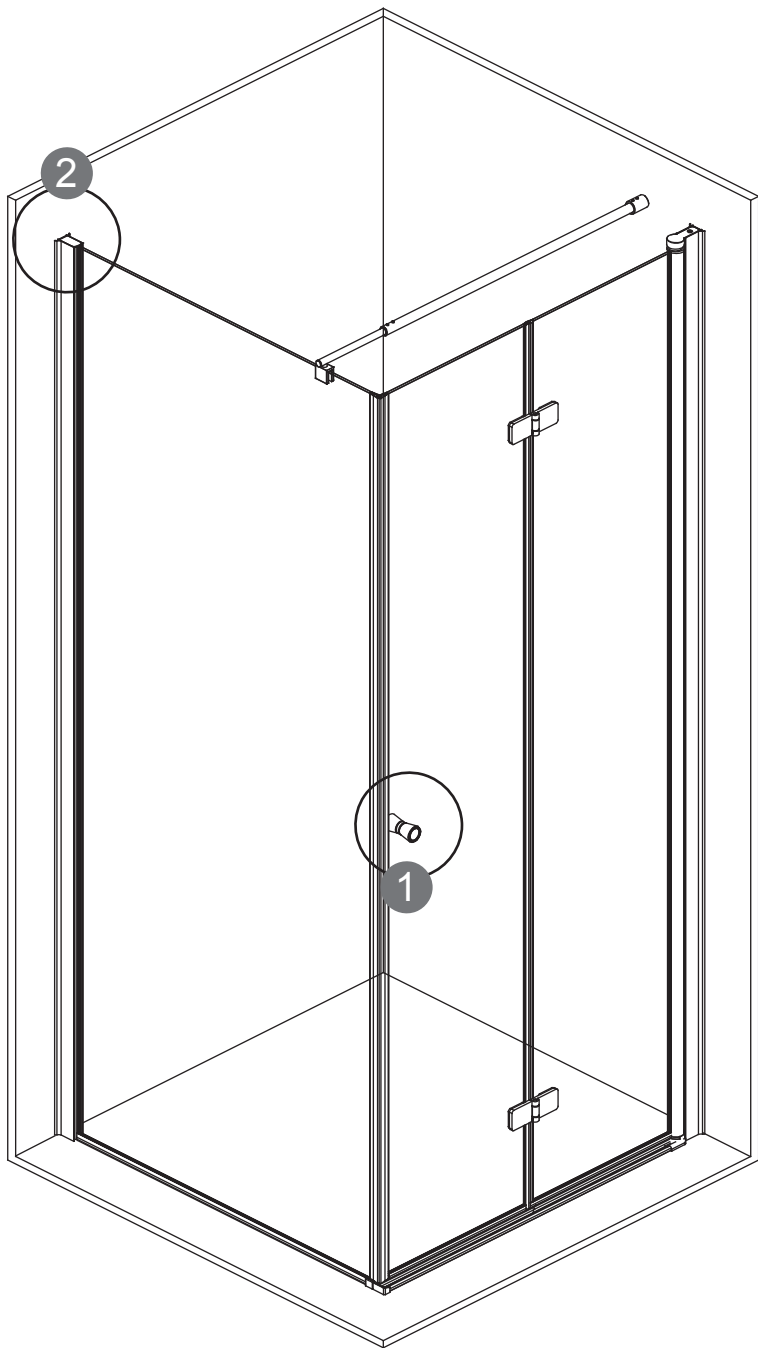

## KTS WALK-IN

A	x4		G1	x1	
		ST4X30			
H1	x2		H2	x1	
		ST4X30			
B	x6		C2	x1	
E	x1		G2	x3	
					ST3.5X9.5
F	x1		C1	x3	
C3	x1		W	x1	
C3	x1		D1	x1	
					Ø2.8 mm
			D1	x1	

1	x1		6	x4	
1	x1		7	x2	
2	x1		8	x3	
2	x1		9	x3	
3	x1		11	x1	
3	x1		11	x1	
3	x1		12	x3	
4	x1			x1	
5	x4				

P5-P17

+

P18-P32

X2

P33-P43

**L:**

800     750mm-770mm

900     850mm-870mm

1000    950mm-970mm

**W:**

800	785mm-800mm
900	885mm-900mm
1000	985mm-1000mm

P11-P12

P13-P14

L:		W:	
800	780mm-800mm	800	785mm-800mm
900	880mm-900mm	900	885mm-900mm
1000	980mm-1000mm	1000	985mm-1000mm

L:		W:	
800	780mm-800mm	800	785mm-800mm
900	880mm-900mm	900	885mm-900mm
1000	980mm-1000mm	1000	985mm-1000mm

L:

800      750mm-770mm

900      850mm-870mm

1000    950mm-970mm