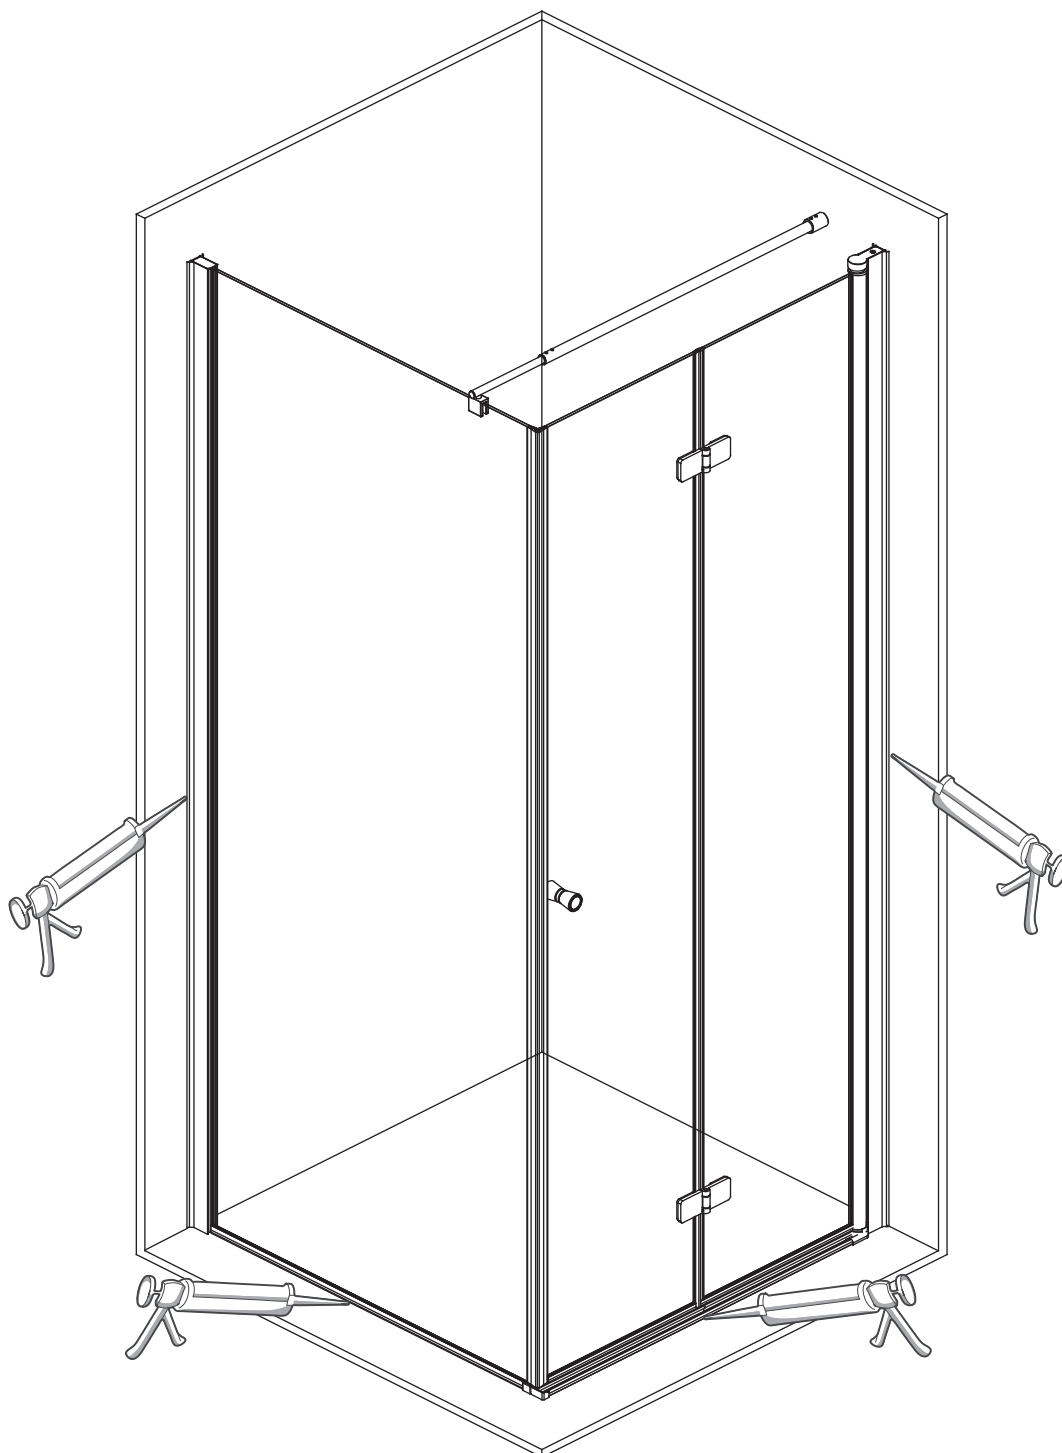

## KTS WALK-IN

A	x4		G1	x1	
		ST4X30			
H1	x2		H2	x1	
		ST4X30			
B	x6		C2	x1	
E	x1		G2	x3	
					ST3.5X9.5
F	x1		C1	x3	
C3	x1		W	x1	
C3	x1		D1	x1	
					Ø2.8 mm
			D1	x1	

1	x1		6	x4	
1	x1		7	x2	
2	x1		8	x3	
2	x1		9	x3	
3	x1		11	x1	
3	x1		11	x1	
3	x1		12	x3	
4	x1			x1	
5	x4				

P5-P17

+

P18-P32

X2

P33-P43

**L:**

800     750mm-770mm

900     850mm-870mm

1000    950mm-970mm

**W:**

800	785mm-800mm
900	885mm-900mm
1000	985mm-1000mm

P11-P12

P13-P14

L:		W:	
800	780mm-800mm	800	785mm-800mm
900	880mm-900mm	900	885mm-900mm
1000	980mm-1000mm	1000	985mm-1000mm

L:		W:	
800	780mm-800mm	800	785mm-800mm
900	880mm-900mm	900	885mm-900mm
1000	980mm-1000mm	1000	985mm-1000mm

L:

800      750mm-770mm

900      850mm-870mm

1000    950mm-970mm