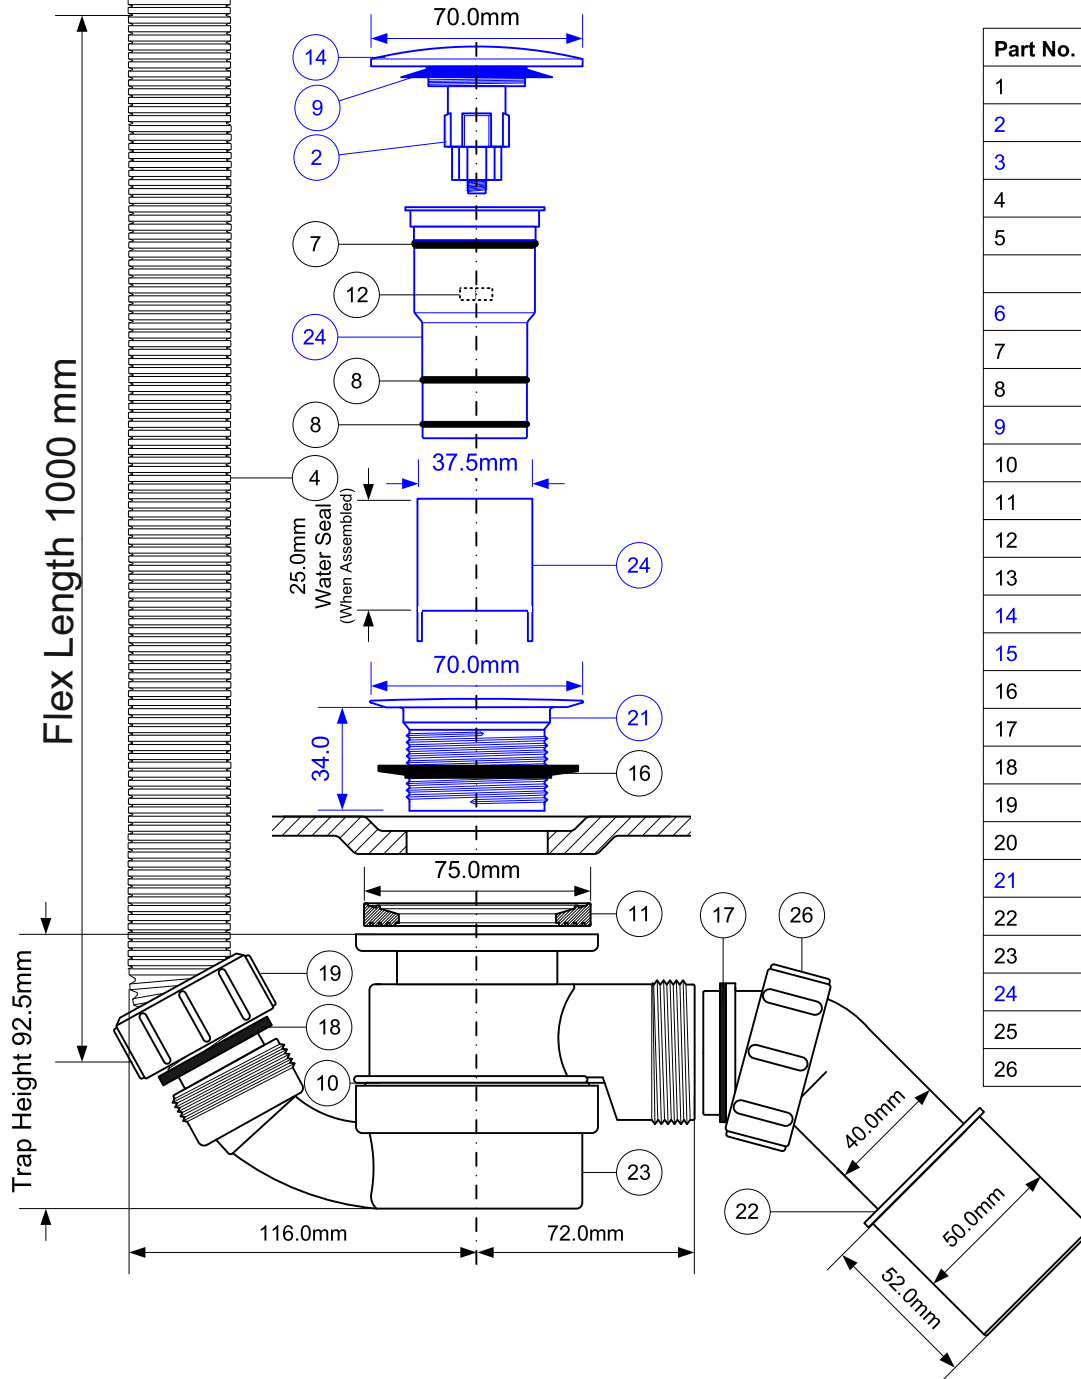

Code:

HC2600CLWH

Part No.	Code
1	BATHROSE-SLIM
2	CLICCKERSWITCHHB
3	FERRULE-BH
4	FLEXBATH-27.5
5	P-BS245X530HMC (Plastic Bag – Not shown)
6	P-CPB-OF-COVER
7	P-OR-037.00-1.50
8	P-OR-HC26
9	P-RW-CLICKSEAL
10	P-RW-NEWBOTTLE
11	P-RWNEWSTW7.5
12	P-1/4UNC-INSERT
13	P-SS-6MMHEXNUT
14	P-SS-CHKC70
15	P-SS-GRID-HC30
16	RW-HC31SEAL
17	RW2
18	S13-NITRILE
19	S8B
20	SPANNER-BATHOF
21	STW70CPB-NG
22	STWBENDBODY-50
23	STWHC2600BODY
24	STWHC26TUBE
25	STWSPANNER
26	T8A

Drawing verified correct as of:

DRAWN BY	REVISED	FILENAME
		HC2600CLWH
	SCALE	DATE