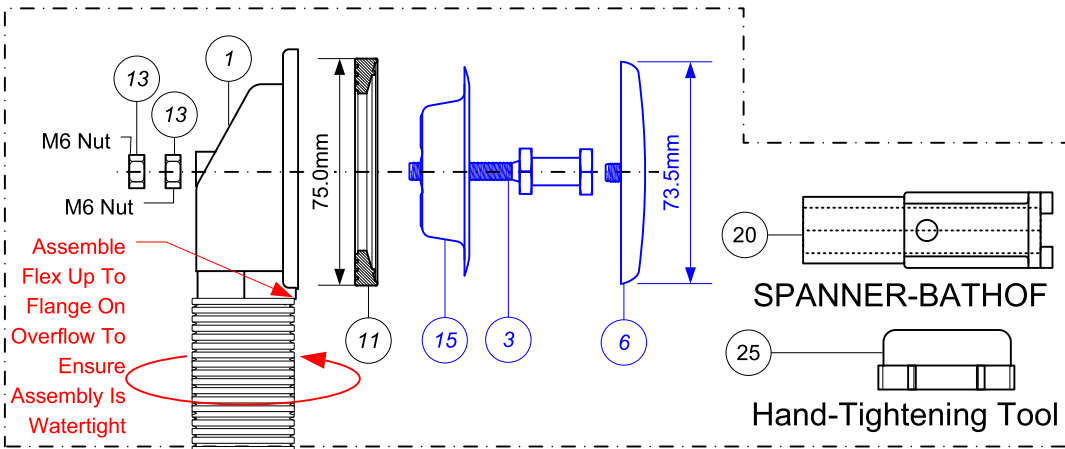

Code:

HC2600CLWH

Part No.	Code
1	BATHROSE-SLIM
2	CLICCKERSWITCHHB
3	FERRULE-BH
4	FLEXBATH-27.5
5	P-BS245X530HMC (Plastic Bag – Not shown)
6	P-CPB-OF-COVER
7	P-OR-037.00-1.50
8	P-OR-HC26
9	P-RW-CLICKSEAL
10	P-RW-NEWBOTTLE
11	P-RWNEWSTW7.5
12	P-1/4UNC-INSERT
13	P-SS-6MMHEXNUT
14	P-SS-CHKC70
15	P-SS-GRID-HC30
16	RW-HC31SEAL
17	RW2
18	S13-NITRILE
19	S8B
20	SPANNER-BATHOF
21	STW70CPB-NG
22	STWBENDBODY-50
23	STWHC2600BODY
24	STWHC26TUBE
25	STWSPANNER
26	T8A

Drawing verified correct as of:

DRAWN BY	REVISED	FILENAME
		HC2600CLWH
	SCALE	DATE