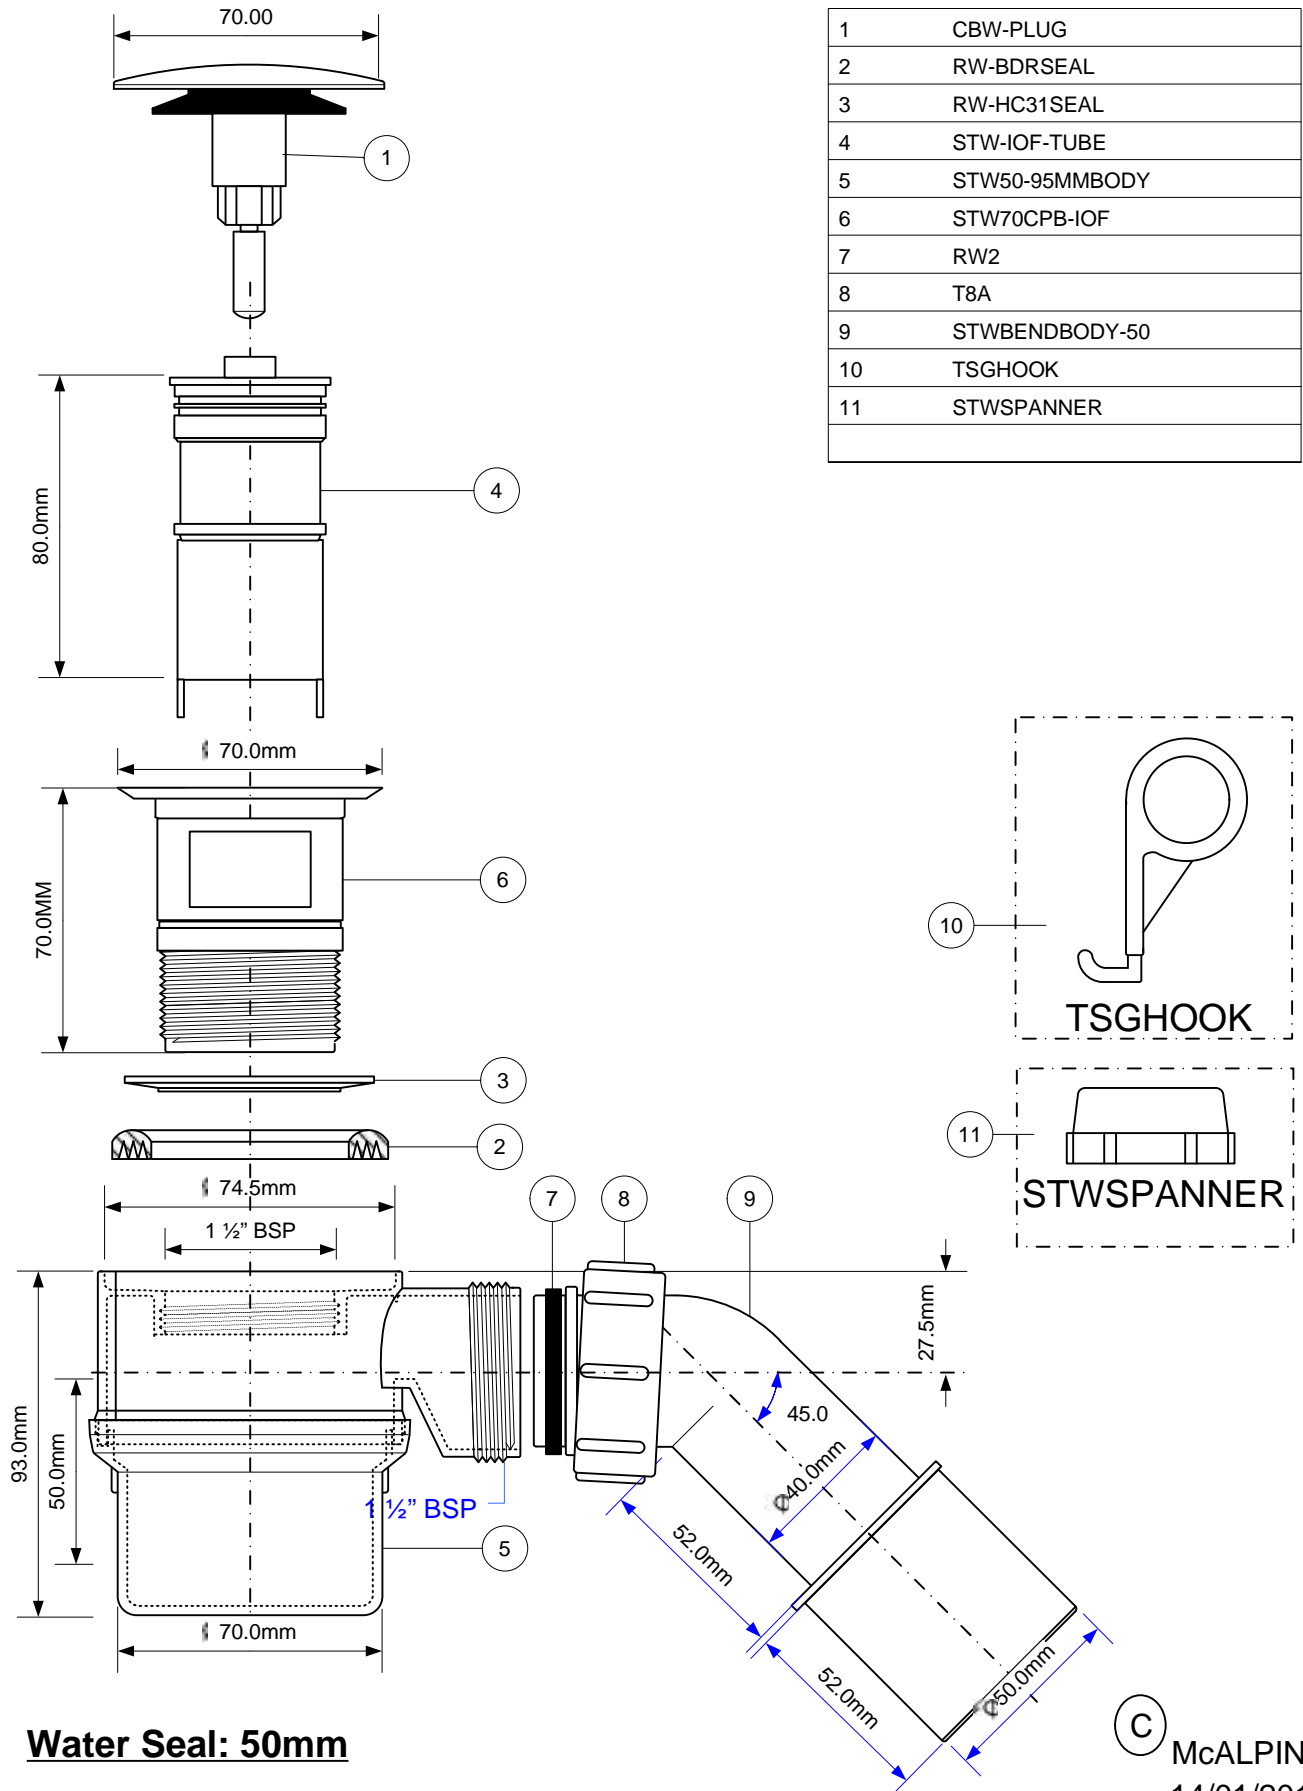

Code:

HC26-IOF-95-CB

© McALPINE
14/01/2013

Drawing verified
correct as of:

DRAWN BY

DL

REVISED

02/04/2013 DL

FILENAME

HC26-IOF-95-CB.VSD

SCALE

1 : 2

DATE

14/01/2013